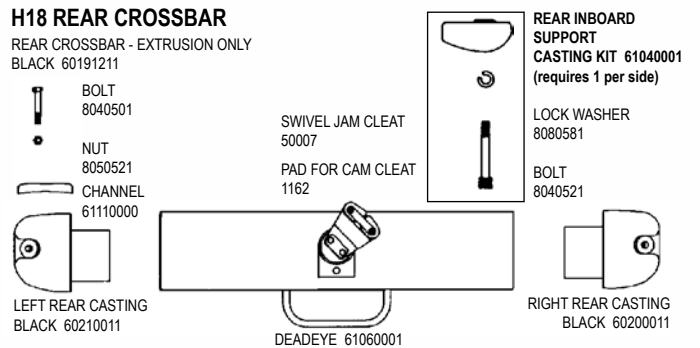

HOBIE 18 / 18 SX

Decals -
 12451130 "Hobie" Red Each
 12451061 "Hobie" Diamond 36" Silver
 12452000 Silver pin stripe (ft)

H18 TRAMPOLINE

COMPLETE TRAMPOLINE 6097XXXX
 (XXXX = Color / See parts list for available options)
 (Does not include lace line)

H18 FWD CROSSBAR

CROSSBAR WITH STEP CASTING BLACK 60132010

H18 REAR CROSSBAR

REAR CROSSBAR - EXTRUSION ONLY BLACK 60191211

H18 MAIN TRAVELER CAR

H18 / H18SX RUDDER ASSEMBLY

* = SUB ASSEMBLY PART // INCLUDED WITH CASTING