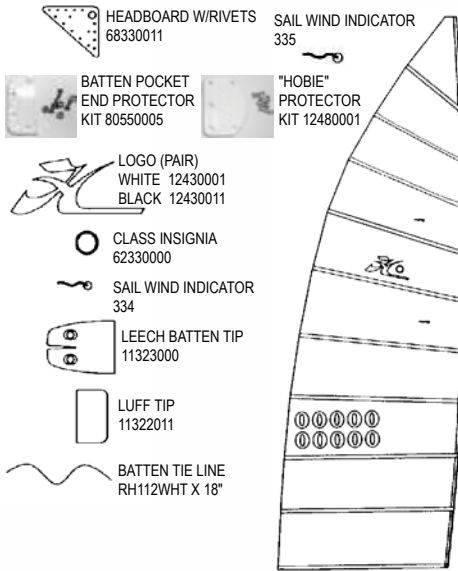

RUDDER (UPPER CASTING)

CASTING	8011231 (3)
END CAP	8010131 (2)

SAIL HARDWARE

HEADBOARD	8010020 (16)
MAIN CLEW PLATE	8010020 (10)
BATTEN POCKET	8010020 (4)
JIB CLEW PLATE	8010020 (6)
(above rivets requires setting machine which is not available in a hand tool.)	

H18 / H18SX TRAPEZE WIRES

H18 WHITE 1473W (One Side Pair)
H18 BLACK 1473B (One Side Pair)
H18SX BLACK 68503501 (Single)

H18 / H18SX BRIDLES

H18 MAIN SAIL & BATTENS

H18 60991XXX / H18SX 68991XXX
SEE NUMERICAL SECTION

JIB SAIL

H18 60992XXX
H18SX 68992XXX

HOBIE 18	HOBIE 18SX
BATTEN #10 24 1/8"	BATTEN #9 28 1/2"
BATTEN #9 39 1/16"	BATTEN #8 46 1/8"
BATTEN #8 56 5/16"	BATTEN #7 67 7/8"
BATTEN #7 68 13/16"	BATTEN #6 83 5/16"
BATTEN #6 79 5/16"	BATTEN #5 93 7/8"
BATTEN #5 87 5/16"	BATTEN #4 100 9/16"
BATTEN #4 93 7/8"	BATTEN #3 103 3/4"
BATTEN #3 97 5/16"	BATTEN #2 104 11/16"
BATTEN #2 101 5/16"	BATTEN #1 102 11/16"
BATTEN #1 101 5/16"	