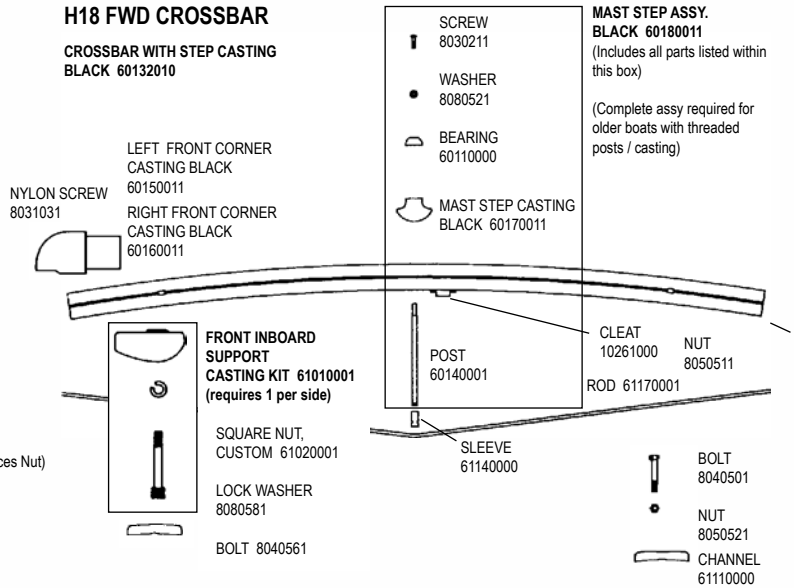

HOBIE 18 / 18 SX

Decals -
 12451130 "Hobie" Red Each
 12451061 "Hobie" Diamond 36" Silver
 12452000 Silver pin stripe (ft)

H18 TRAMPOLINE

COMPLETE TRAMPOLINE 6097XXXX
 (XXXX = Color / See parts list for available options)
 (Does not include lace line)

H18 FWD CROSSBAR

CROSSBAR WITH STEP CASTING BLACK 60132010

H18 REAR CROSSBAR

REAR CROSSBAR - EXTRUSION ONLY BLACK 60191211

H18 MAIN TRAVELER CAR

H18 / H18SX RUDDER ASSEMBLY

* = SUB ASSEMBLY PART // INCLUDED WITH CASTING