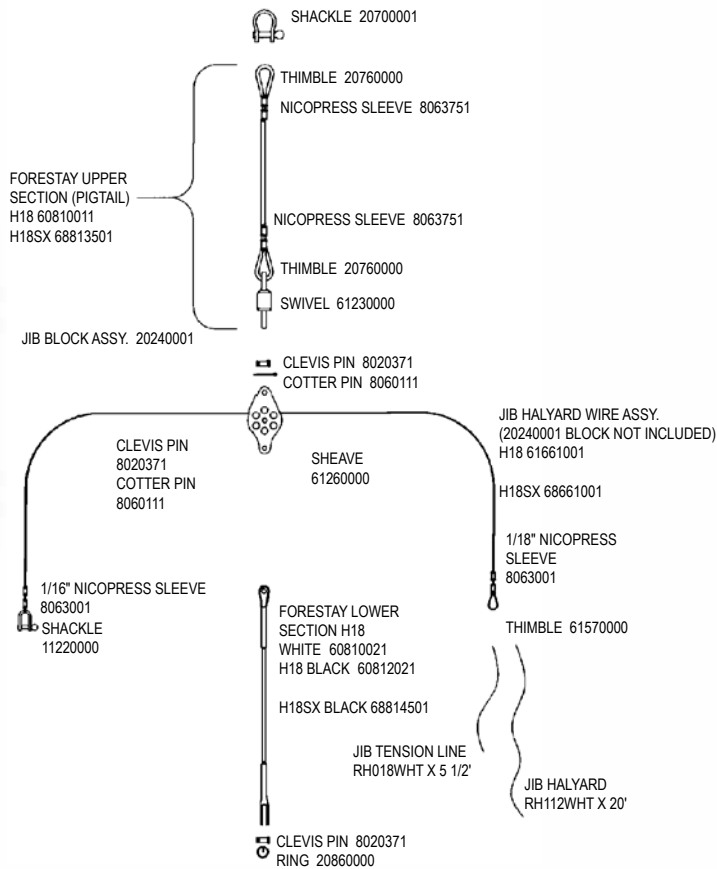

H18 / H18SX DIAMOND WIRES

18 DIAMOND WIRE 61750001
18SX DIAMOND WIRE 68750001

H18 / H18SX SPREADERS

H18 / H18SX ROTATION ARM

H18 / H18SX FORESTAY & JIB HALYARD

H18 / H18SX ROLLER FURLER

H18 / H18SX SHROUDS & ADJUSTERS

H18 RIVET GUIDE

() Indicates quantity needed to fasten part.

MAST	
HEAD	8010131 (2)
HALYARD HOOK	8011231 (6)
TANG	8010181 (12)
DIAMOND TANG	8010181 (3)
SPREADER TANG	8010181 (8)
COMPRESSION PLATE	8010181 (4)
GOOSENECK PLATE	8010181 (4)
GOOSENECK CLEAR	8010131 (2)
GOOSENECK BLOCK	8010131 (2)
BASE	8010131 (2)