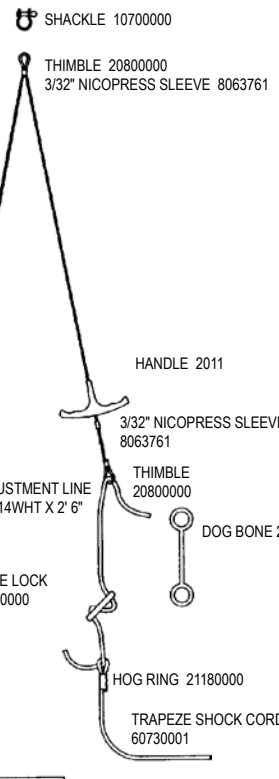

HOBIE 18 / 18 SX

Decals -
 12451130 "Hobie" Red Each
 12451061 "Hobie" Diamond 36" Silver
 12452000 Silver pin stripe (ft)

H18 TRAMPOLINE

COMPLETE TRAMPOLINE 6097XXXX
 (XXXX = Color / See parts list for available options)
 (Does not include lace line)

HULL

TRAMPOLINE TRACK	8010121 (9)
(backup washers required on above, 8080551)	
ACCESS PORT FLANGE	8010141 (12)
EYE STRAP	8010131 (2)

BOOM

END CAP	8010131 (2)
---------	-------------

FRONT CROSSBAR

MAST STEP	8010131 (4)
INBOARD SUPPORT	8010131 (2)
JAM CLEAT	8010181 (2)

RUDDER (UPPER CASTING)

CASTING	8011231 (3)
END CAP	8010131 (2)

SAIL HARDWARE

HEADBOARD	8010020 (16)
MAIN CLEW PLATE	8010020 (10)
BATTEN POCKET	8010020 (4)
JIB CLEW PLATE	8010020 (6)
(above rivets requires setting machine which is not available in a hand tool.)	

H18 / H18SX TRAPEZE WIRES

H18 WHITE 1473W (One Side Pair)
H18 BLACK 1473B (One Side Pair)
H18SX BLACK 68503501 (Single)

H18 / H18SX BRIDLES

H18 MAIN SAIL & BATTENS

H18 60991XXX / H18SX 68991XXX
SEE NUMERICAL SECTION