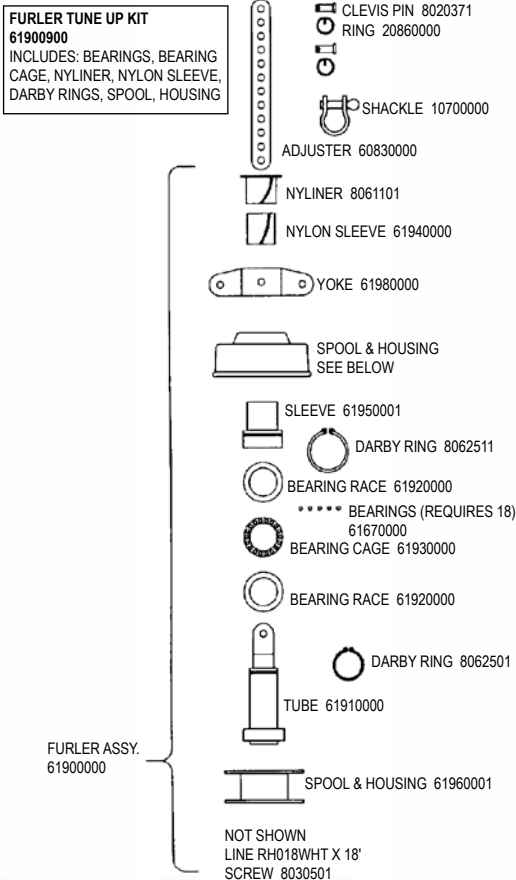

H18 / H18SX DIAMOND WIRES

18 DIAMOND WIRE 61750001
18SX DIAMOND WIRE 68750001

H18 / H18SX SPREADERS

H18 / H18SX ROTATION ARM

H18 / H18SX FORESTAY & JIB HALYARD

H18 / H18SX ROLLER FURLER

H18 / H18SX SHROUDS & ADJUSTERS

H18 RIVET GUIDE

() Indicates quantity needed to fasten part.

MAST	
HEAD	8010131 (2)
HALYARD HOOK	8011231 (6)
TANG	8010181 (12)
DIAMOND TANG	8010181 (3)
SPREADER TANG	8010181 (8)
COMPRESSION PLATE	8010181 (4)
GOOSENECK PLATE	8010181 (4)
GOOSENECK CLEAR	8010131 (2)
GOOSENECK BLOCK	8010131 (2)
BASE	8010131 (2)