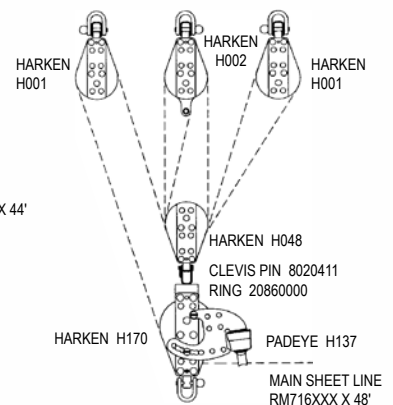

H18 BLOCK SET WITH LINE

OS = Oversized item / Additional handling charges apply

INDEX

Part	Description	OS	Retail
105	TRAVELER CAR ASSY. T-2	-	91.99
106	LOWER ROLLER UNIT T-1 (PRE-95)	-	58.99
111	TRAVELER CAR ASSY BRASS	-	99.99
112	LOWER ROLLER UNIT BRASS	-	71.99
114	HALYARD GRIP	-	5.49
122	BATTENS-SSI SUPER JIB SET	OS	39.99
136	RUDDER STIFFENING KIT	-	3.99
176	TRAP STAYS	-	19.99
204	THIRD HAND	-	51.99
278	WINDTRONIC 2 W/ BELT POUCH	-	85.99
334	AIR FLOW TELS. RED / GREEN	-	7.99
370	SHOCK CORD BALL TIES	-	7.99
374	TELO CAT. COLLAR. SET SCREW	-	5.19
376	SILICON RTV 100% 3 OZ.	-	6.49
377	TELO CAT	-	45.99
378	TELO CAT REPLACEMENT VANE	-	15.99
607	BOOK, CATAMARAN TUNING GUIDE	-	30.99
609	BOOK, SAILING DRILLS	-	30.99
610	BOOK, CATAMARAN SAILING	-	30.99
614	BOOK, CAT RACING FOR THE 90'S	-	30.99
790	FIBERGLASS STAIN REMOVER	-	10.99
1071	JIB TRAV. TRIM KIT W/SW.	-	165.00
1073	JIB TRAV. TRIM KIT	-	135.00
1075	SWIVEL CAM CLEAT / CAR + CLEAT	-	91.99
1076	SWIVEL CAM CLEAT / CAR	-	71.99
1125	CAN HOLDER, TRAMP/WING	-	18.99
1132	MAST BEARING W/DISK KIT - H18	-	12.99
1161	MOUNTING PLATE W/O HDWRE	-	6.39
1162	MOUNTING PLATE W/HARDWRE	-	10.19
1203	TRAPEZE RIG ADJ. PAIR W/O	-	99.99
1204	TRAPEZE RIG ADJ KIT DOUBL	-	152.00
1263	UPRIGHT- H-16	-	149.00
1264	UPRIGHT, H18/20	-	155.00
1265	UPRIGHT-H-17/SPORT	-	144.00
1266	RESCUE STEP - BOAT	-	59.99
1491	TAPE, ANTI-CHAFE H16/20	-	24.99
1492	TAPE, ANTI-CHAFE H14/17	-	14.99
1493	TAPE, ANTI-CHAFE H18	-	33.99
1494	CHAFE TAPE 1" (BY THE FOOT)	-	2.09
1510	SUPERGOOSE, TRENTEC	-	23.99
1511	GOOSENECK BEARING, TRENTEC	-	8.79
1512	JIB PROTECTOR KIT-TRENTEC	-	14.99
1513	JIB PROTECTOR KIT, H20-TRENTEC	-	9.19
1528	BATTEN TENSIONER, LEACH	-	12.99
1529	BATTEN CAP, FOAM 3/4", H20, P1	-	19.99
1541	DRAFT GAUGE, H14 TRENTEC	-	5.69
1543	DRAFT GAUGE, H18 TRENTEC	-	5.69
1544	KICK BACK KIT, TRENTEC	-	17.99
1550	KNIFE, STD. STAINLESS RIGGING	-	19.99
1551	KNIFE, DLX STAINLESS	-	24.99
1552	JIB CARS, H16-TRENTEC-PR.	-	19.99
1553	JIB CAR H16 EUROPEAN	-	19.99
1555	KNIFE, YACHTSMAN POCKET	-	21.99
1561	LUFF CAP KIT H14 TRENTEC	-	10.99
1562	LUFF CAP KIT H16 TRENTEC	-	12.99
1563	LUFF CAP KIT H18 TRENTEC	-	12.99
1566	BATTEN CAP H16 JIB LUFF	-	6.49
1603	MAGICA RUST REMOVER GEL 8 OZ B	-	10.99
1611	POLISH, STARBRITE MARINE	-	20.99
1618	POLISH, FIBERGLASS COLOR	-	20.99