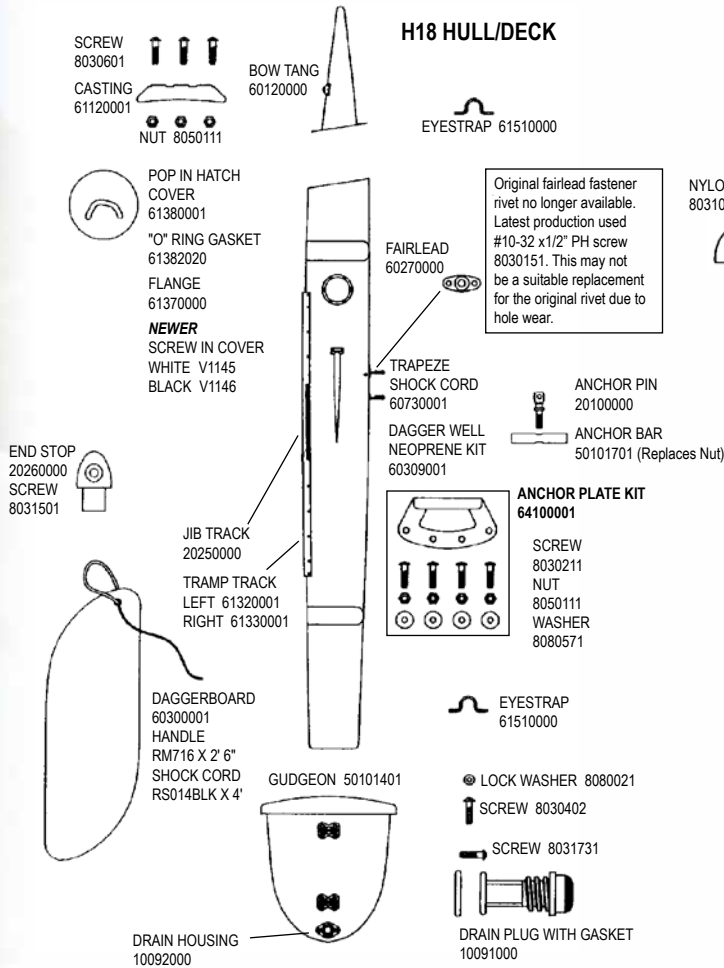

HOBIE 18 / 18 SX

Decals -
 12451130 "Hobie" Red Each
 12451061 "Hobie" Diamond 36" Silver
 12452000 Silver pin stripe (ft)

H18 TRAMPOLINE

COMPLETE TRAMPOLINE 6097XXXX
 (XXXX = Color / See parts list for available options)
 (Does not include lace line)