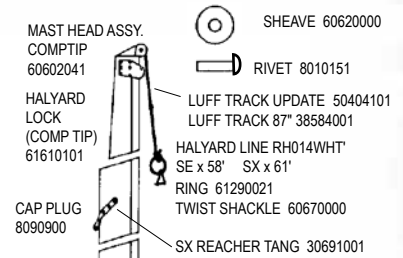

1986 AND EARLIER
60331010 CONVERSION KIT REQUIRED
INCLUDES: UPPER CASTING ASSEMBLIES, TUBE, END CAP, LOWER CASTING ASSEMBLIES, NUTS, BOLTS, GUDGEONS. FOR BOTH SIDES.

H18 / H18SX TILLER CROSSBAR & EXTENSION

H18 / H18SX MAST

18 MAST ASSY. BLACK 60611001
18SX MAST ASSY. BLACK 68581000

COMPTIP ASSEMBLY 60611100

DANGER!
ALWAYS USE EXTREME CAUTION WHILE RAISING AND LOWERING YOUR MAST, CONTACT WITH A POWER LINE COULD BE FATAL.