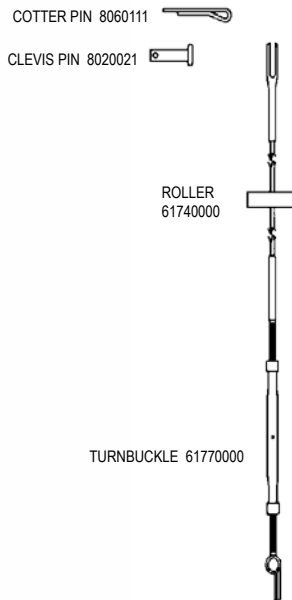

1986 AND EARLIER
60331010 CONVERSION KIT REQUIRED
INCLUDES: UPPER CASTING ASSEMBLIES, TUBE, END CAP, LOWER CASTING ASSEMBLIES, NUTS, BOLTS, GUDGEONS. FOR BOTH SIDES.

H18 / H18SX TILLER CROSSBAR & EXTENSION

H18 / H18SX MAST

18 MAST ASSY. BLACK 60611001
18SX MAST ASSY. BLACK 68581000

COMPTIP ASSEMBLY 60611100

DANGER!
ALWAYS USE EXTREME CAUTION WHILE RAISING AND LOWERING YOUR MAST, CONTACT WITH A POWER LINE COULD BE FATAL.

H18 / H18SX DIAMOND WIRES

18 DIAMOND WIRE 61750001
18SX DIAMOND WIRE 68750001

H18 / H18SX SPREADERS

H18 / H18SX ROTATION ARM

H18 / H18SX FORESTAY & JIB HALYARD

H18 / H18SX ROLLER FURLER

H18 / H18SX SHROUDS & ADJUSTERS

H18 RIVET GUIDE

() Indicates quantity needed to fasten part.

MAST	
HEAD	8010131 (2)
HALYARD HOOK	8011231 (6)
TANG	8010181 (12)
DIAMOND TANG	8010181 (3)
SPREADER TANG	8010181 (8)
COMPRESSION PLATE	8010181 (4)
GOOSENECK PLATE	8010181 (4)
GOOSENECK CLEAR	8010131 (2)
GOOSENECK BLOCK	8010131 (2)
BASE	8010131 (2)