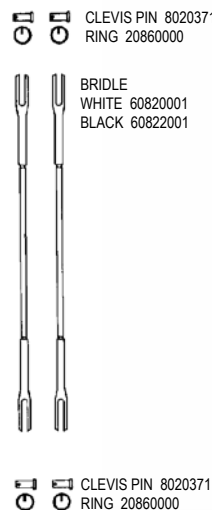

HOBIE 18 / 18 SX

Decals -
 12451130 "Hobie" Red Each
 12451061 "Hobie" Diamond 36" Silver
 12452000 Silver pin stripe (ft)

H18 TRAMPOLINE

COMPLETE TRAMPOLINE 6097XXXX
 (XXXX = Color / See parts list for available options)
 (Does not include lace line)

H18 RIVET GUIDE

() Indicates quantity needed to fasten part.

MAST	
HEAD	8010131 (2)
HALYARD HOOK	8011231 (6)
TANG	8010181 (12)
DIAMOND TANG	8010181 (3)
SPREADER TANG	8010181 (8)
COMPRESSION PLATE	8010181 (4)
GOOSENECK PLATE	8010181 (4)
GOOSENECK CLEAR	8010131 (2)
GOOSENECK BLOCK	8010131 (2)
BASE	8010131 (2)

RUDDER (UPPER CASTING)

CASTING	8011231 (3)
END CAP	8010131 (2)

SAIL HARDWARE

HEADBOARD	8010020 (16)
MAIN CLEW PLATE	8010020 (10)
BATTEN POCKET	8010020 (4)
JIB CLEW PLATE	8010020 (6)
(above rivets requires setting machine which is not available in a hand tool.)	

H18 / H18SX TRAPEZE WIRES

H18 WHITE 1473W (One Side Pair)
H18 BLACK 1473B (One Side Pair)
H18SX BLACK 68503501 (Single)

H18 / H18SX BRIDLES

H18 MAIN SAIL & BATTENS

H18 60991XXX / H18SX 68991XXX
SEE NUMERICAL SECTION