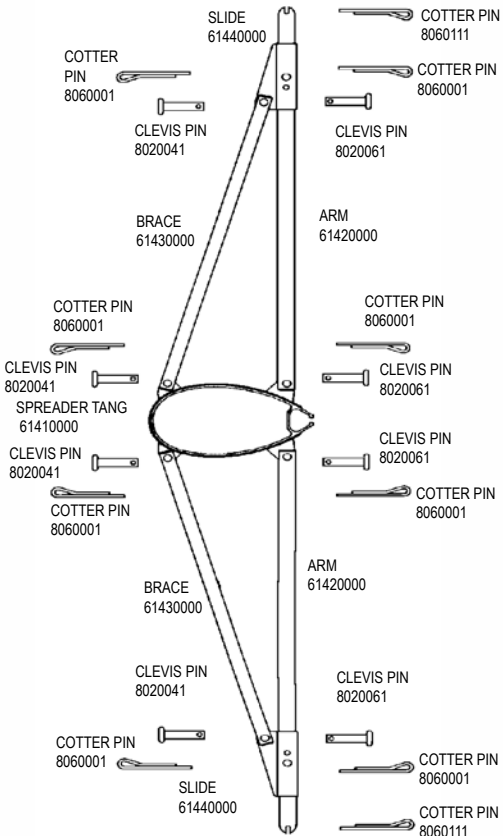

HOBIE 18 / 18 SX

Decals -
 12451130 "Hobie" Red Each
 12451061 "Hobie" Diamond 36" Silver
 12452000 Silver pin stripe (ft)

H18 TRAMPOLINE

COMPLETE TRAMPOLINE 6097XXXX
 (XXXX = Color / See parts list for available options)
 (Does not include lace line)

1986 AND EARLIER
60331010 CONVERSION KIT REQUIRED
INCLUDES: UPPER CASTING ASSEMBLIES, TUBE, END CAP, LOWER CASTING ASSEMBLIES, NUTS, BOLTS, GUDGEONS. FOR BOTH SIDES.

H18 / H18SX TILLER CROSSBAR & EXTENSION

H18 / H18SX DIAMOND WIRES

18 DIAMOND WIRE 61750001
18SX DIAMOND WIRE 68750001

H18 / H18SX SPREADERS

H18 / H18SX ROTATION ARM

H18 / H18SX FORESTAY & JIB HALYARD

H18 / H18SX ROLLER FURLER

H18 / H18SX SHROUDS & ADJUSTERS

H18 RIVET GUIDE

() Indicates quantity needed to fasten part.

MAST	
HEAD	8010131 (2)
HALYARD HOOK	8011231 (6)
TANG	8010181 (12)
DIAMOND TANG	8010181 (3)
SPREADER TANG	8010181 (8)
COMPRESSION PLATE	8010181 (4)
GOOSENECK PLATE	8010181 (4)
GOOSENECK CLEAR	8010131 (2)
GOOSENECK BLOCK	8010131 (2)
BASE	8010131 (2)