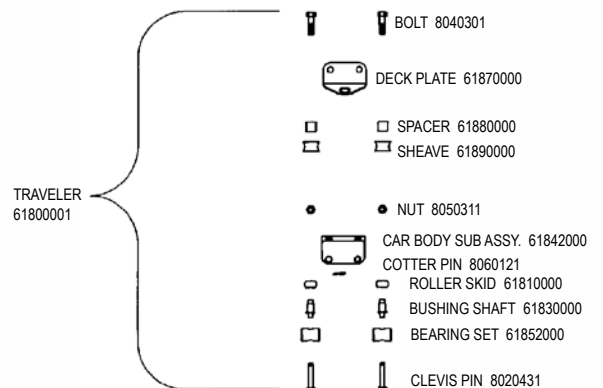

H18 FWD CROSSBAR

CROSSBAR WITH STEP CASTING BLACK 60132010

H18 REAR CROSSBAR

REAR CROSSBAR - EXTRUSION ONLY BLACK 60191211

H18 MAIN TRAVELER CAR

H18 / H18SX RUDDER ASSEMBLY

* = SUB ASSEMBLY PART // INCLUDED WITH CASTING

1986 AND EARLIER
60331010 CONVERSION KIT REQUIRED
INCLUDES: UPPER CASTING ASSEMBLIES, TUBE, END CAP, LOWER CASTING ASSEMBLIES, NUTS, BOLTS, GUDGEONS. FOR BOTH SIDES.

H18 / H18SX TILLER CROSSBAR & EXTENSION