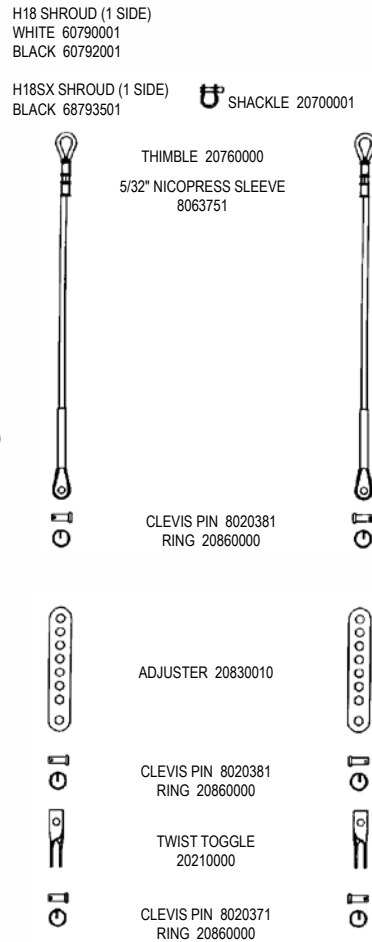

HOBIE 18 / 18 SX

Decals -
 12451130 "Hobie" Red Each
 12451061 "Hobie" Diamond 36" Silver
 12452000 Silver pin stripe (ft)

H18 TRAMPOLINE

COMPLETE TRAMPOLINE 6097XXXX
 (XXXX = Color / See parts list for available options)
 (Does not include lace line)

H18 / H18SX MAST

18 MAST ASSY. BLACK 60611001
18SX MAST ASSY. BLACK 68581000

COMPTIP ASSEMBLY 60611100

DANGER!
ALWAYS USE EXTREME CAUTION WHILE RAISING AND LOWERING YOUR MAST, CONTACT WITH A POWER LINE COULD BE FATAL.

H18 / H18SX DIAMOND WIRES

18 DIAMOND WIRE 61750001
18SX DIAMOND WIRE 68750001

H18 / H18SX SPREADERS

H18 / H18SX ROTATION ARM

H18 / H18SX FORESTAY & JIB HALYARD

H18 / H18SX ROLLER FURLER

H18 / H18SX SHROUDS & ADJUSTERS

H18 RIVET GUIDE

() Indicates quantity needed to fasten part.

MAST	
HEAD	8010131 (2)
HALYARD HOOK	8011231 (6)
TANG	8010181 (12)
DIAMOND TANG	8010181 (3)
SPREADER TANG	8010181 (8)
COMPRESSION PLATE	8010181 (4)
GOOSENECK PLATE	8010181 (4)
GOOSENECK CLEAR	8010131 (2)
GOOSENECK BLOCK	8010131 (2)
BASE	8010131 (2)