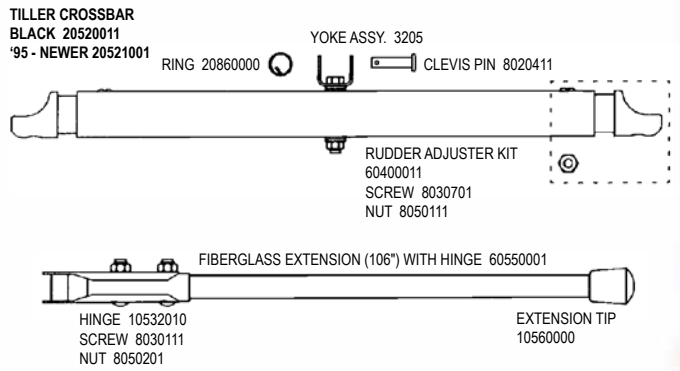

H18 FWD CROSSBAR

CROSSBAR WITH STEP CASTING BLACK 60132010

H18 REAR CROSSBAR

REAR CROSSBAR - EXTRUSION ONLY BLACK 60191211

H18 MAIN TRAVELER CAR

H18 / H18SX RUDDER ASSEMBLY

* = SUB ASSEMBLY PART // INCLUDED WITH CASTING

1986 AND EARLIER
60331010 CONVERSION KIT REQUIRED
INCLUDES: UPPER CASTING ASSEMBLIES, TUBE, END CAP, LOWER CASTING ASSEMBLIES, NUTS, BOLTS, GUDGEONS. FOR BOTH SIDES.

H18 / H18SX TILLER CROSSBAR & EXTENSION