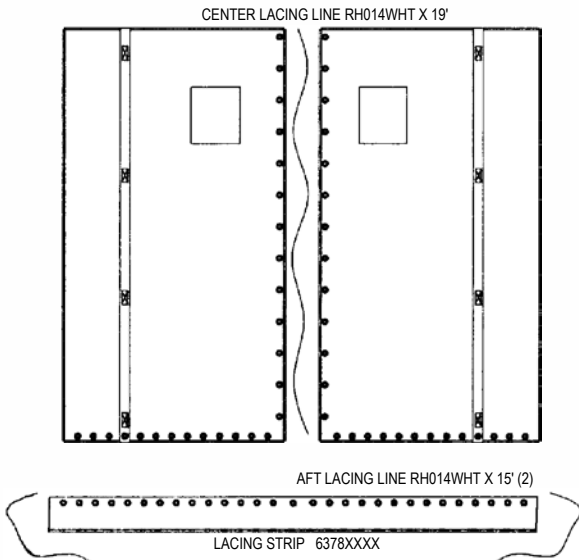

HOBIE 18 / 18 SX

Decals -
 12451130 "Hobie" Red Each
 12451061 "Hobie" Diamond 36" Silver
 12452000 Silver pin stripe (ft)

H18 TRAMPOLINE

COMPLETE TRAMPOLINE 6097XXXX
 (XXXX = Color / See parts list for available options)
 (Does not include lace line)

H18 FWD CROSSBAR

CROSSBAR WITH STEP CASTING BLACK 60132010

H18 REAR CROSSBAR

REAR CROSSBAR - EXTRUSION ONLY BLACK 60191211

H18 MAIN TRAVELER CAR

H18 / H18SX RUDDER ASSEMBLY

* = SUB ASSEMBLY PART // INCLUDED WITH CASTING

1986 AND EARLIER
60331010 CONVERSION KIT REQUIRED
INCLUDES: UPPER CASTING ASSEMBLIES, TUBE, END CAP, LOWER CASTING ASSEMBLIES, NUTS, BOLTS, GUDGEONS. FOR BOTH SIDES.

H18 / H18SX TILLER CROSSBAR & EXTENSION