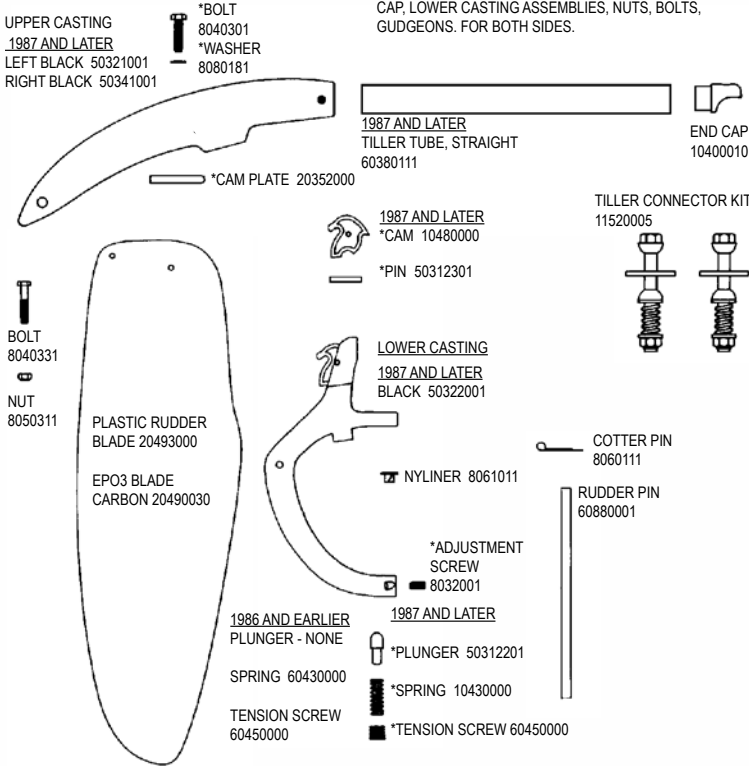

HOBIE 18 / 18 SX

Decals -
 12451130 "Hobie" Red Each
 12451061 "Hobie" Diamond 36" Silver
 12452000 Silver pin stripe (ft)

H18 TRAMPOLINE

COMPLETE TRAMPOLINE 6097XXXX
 (XXXX = Color / See parts list for available options)
 (Does not include lace line)

H18 FWD CROSSBAR

CROSSBAR WITH STEP CASTING BLACK 60132010

H18 REAR CROSSBAR

REAR CROSSBAR - EXTRUSION ONLY BLACK 60191211

H18 MAIN TRAVELER CAR

H18 / H18SX RUDDER ASSEMBLY

* = SUB ASSEMBLY PART // INCLUDED WITH CASTING

1986 AND EARLIER
60331010 CONVERSION KIT REQUIRED
INCLUDES: UPPER CASTING ASSEMBLIES, TUBE, END CAP, LOWER CASTING ASSEMBLIES, NUTS, BOLTS, GUDGEONS. FOR BOTH SIDES.

H18 / H18SX TILLER CROSSBAR & EXTENSION

(FOR INDIVIDUAL BATTENS SEE UNIVERSAL BATTENS PAGE)

OUTHAUL CAR ASSY 60220001 (OUTHAUL AND SHOCK CORD NOT INCLUDED)

H18 / H18SX BOOM

BOOM ASSEMBLY BLACK
60720011

14" SAIL NUMBERS

	BLACK	WHITE
#1	12710030	12710000
#2	12720030	12720000
#3	12730030	12730000
#4	12740030	12740000
#5	12750030	12750000
#6&9	12760030	12760000
#7	12770030	12770000
#8	12780030	12780000
#0	12700030	12700000