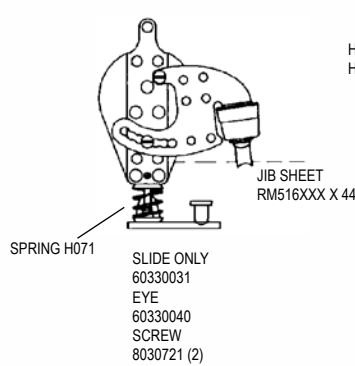

JIB SHEET BLOCK HARKEN 60330041