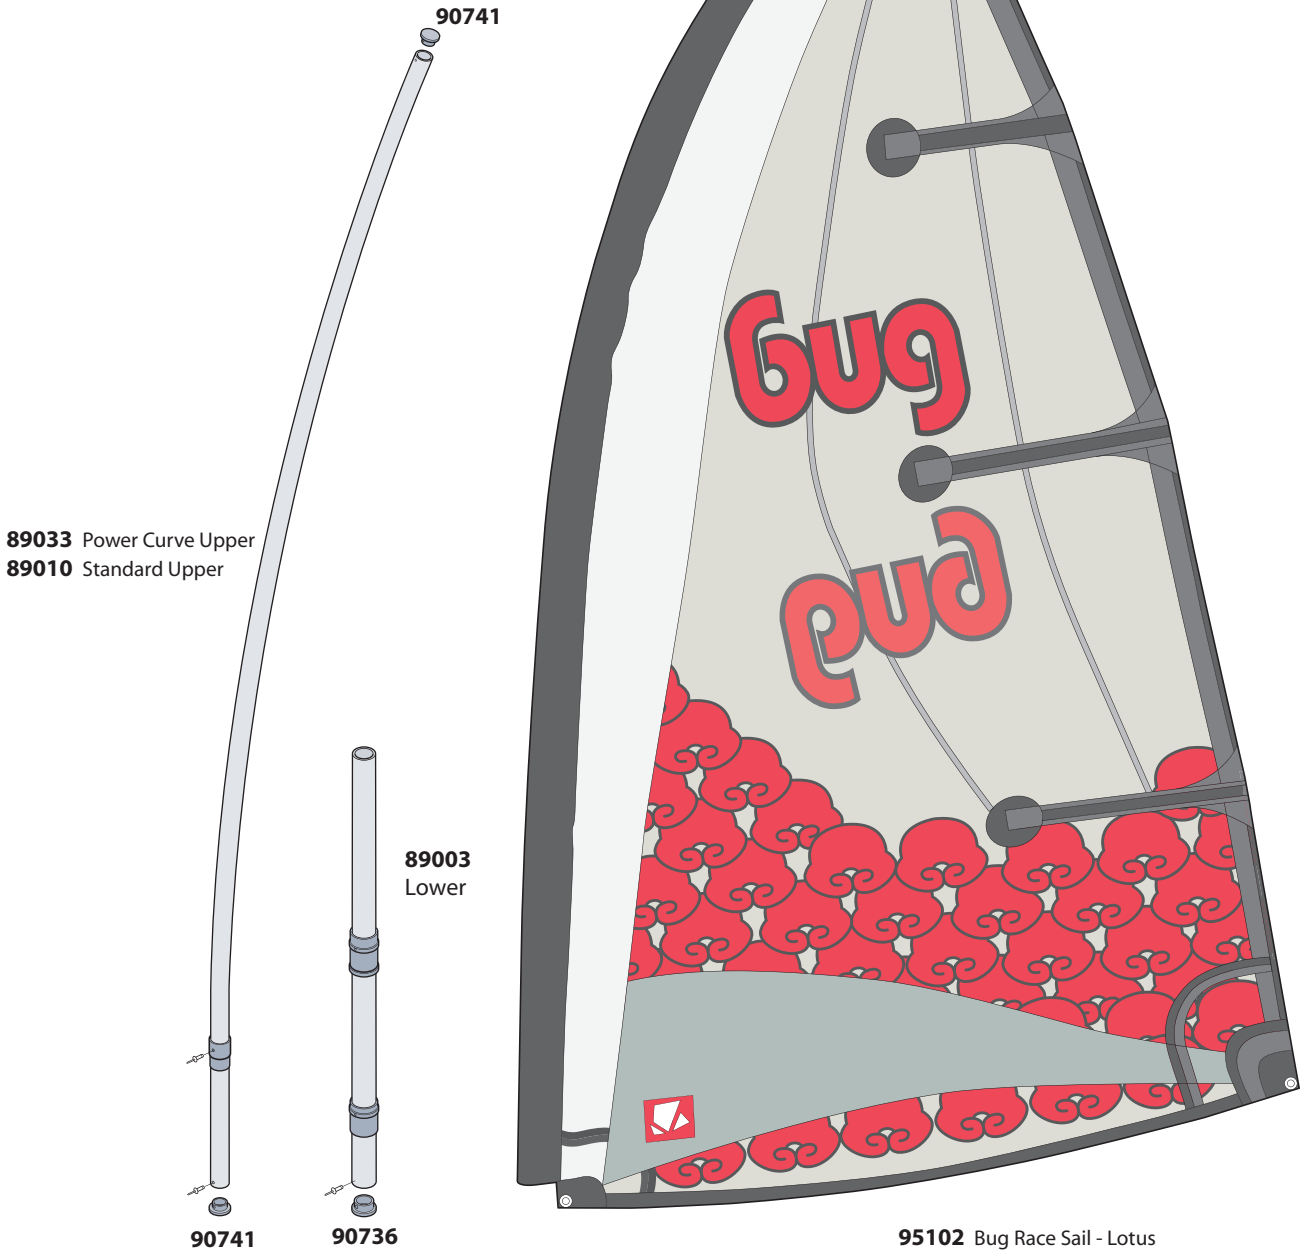

Bug Race Accesories