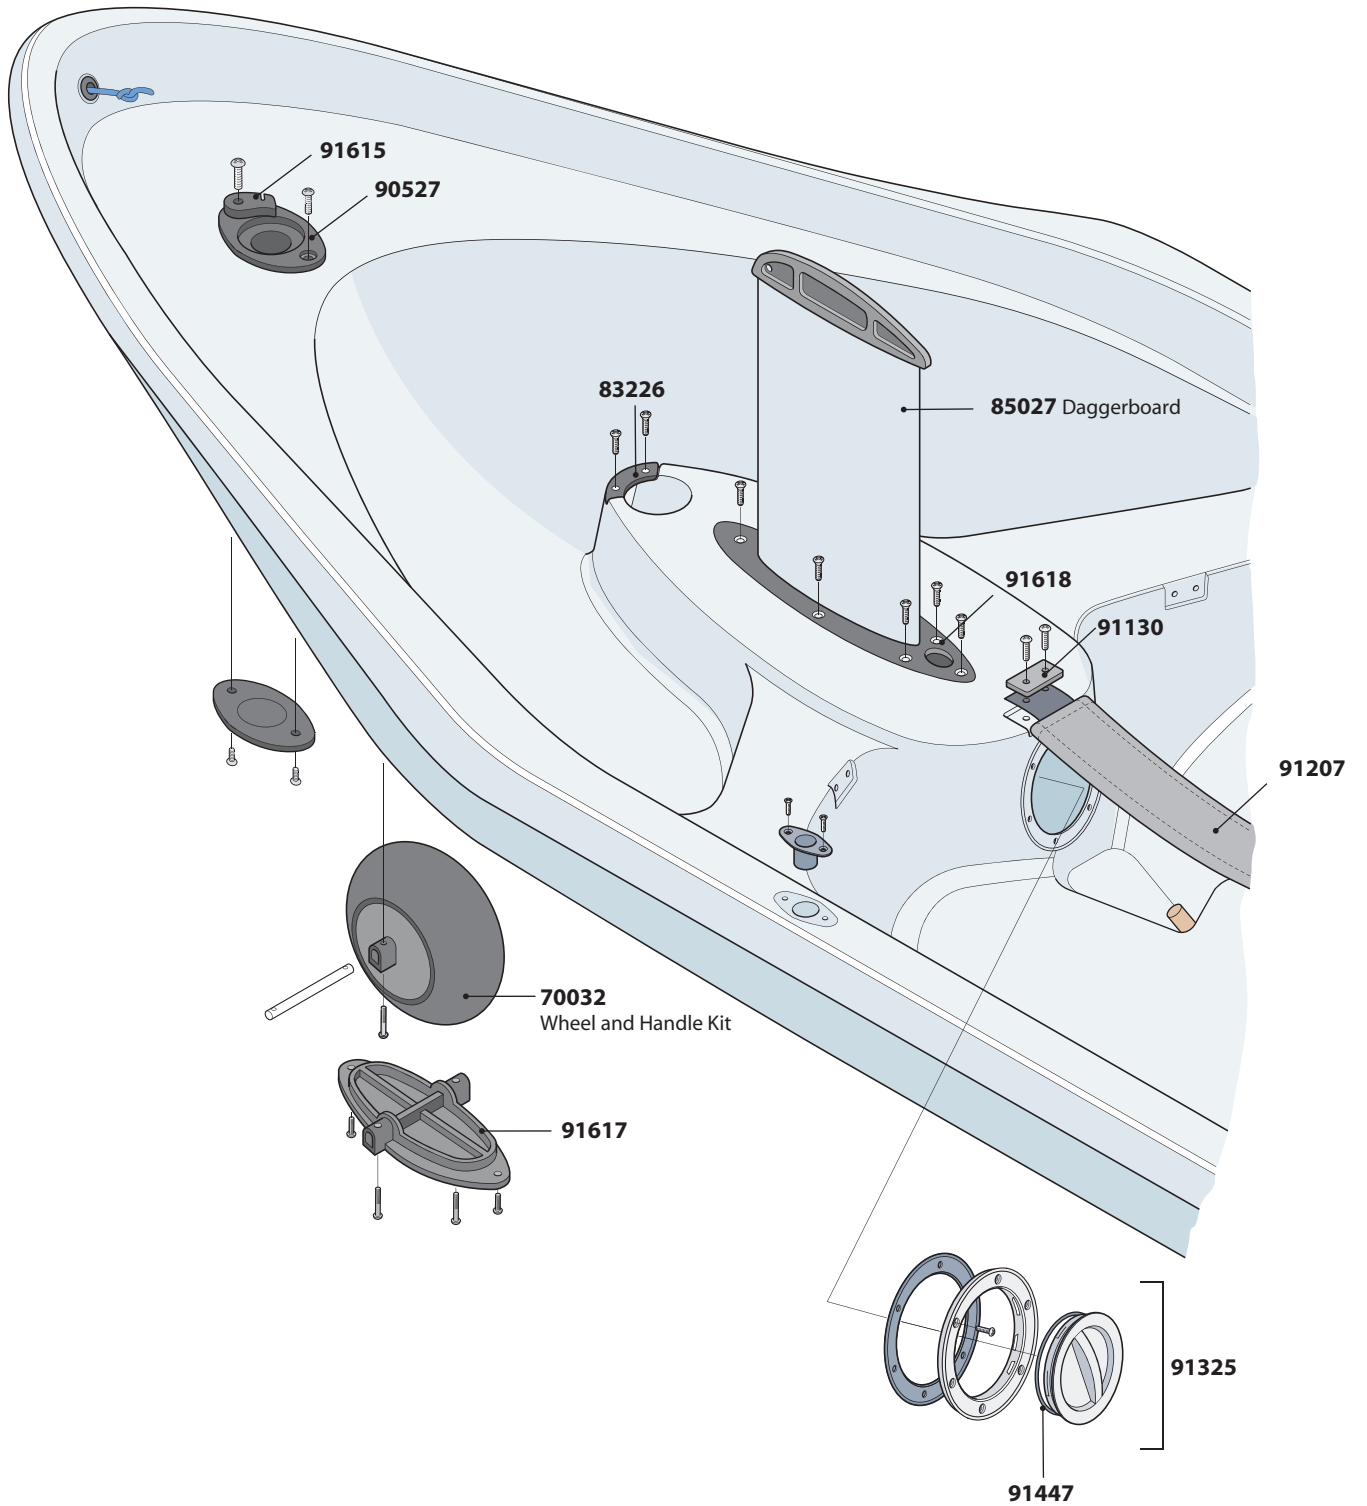

# Bug Parts Locator

*LaserPerformance*<sup>™</sup>

# Bug Hull and Deck Fittings