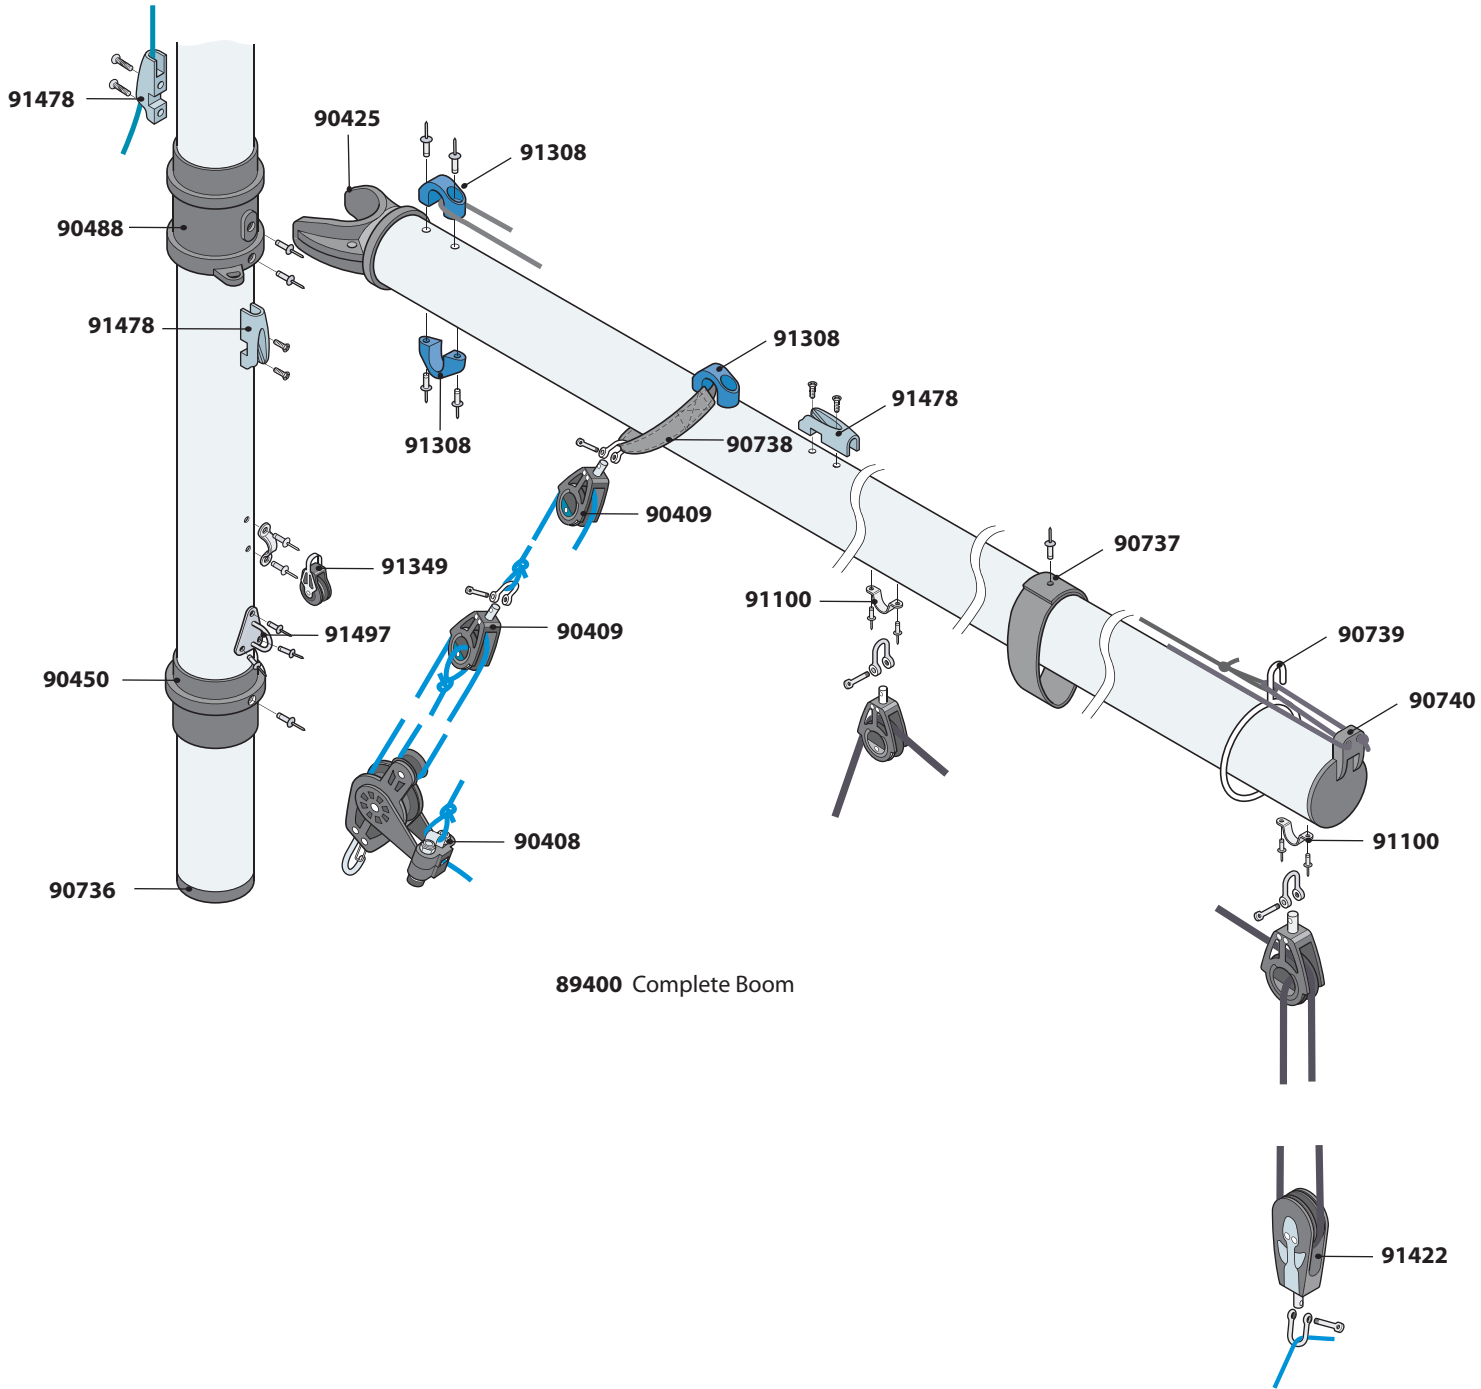

# Bug Hull and Deck Fittings

# Bug Hull and Deck Fittings

**83021** Bug Oars - Pair

**83019** Oarlocks

# Bug Rudder Assembly