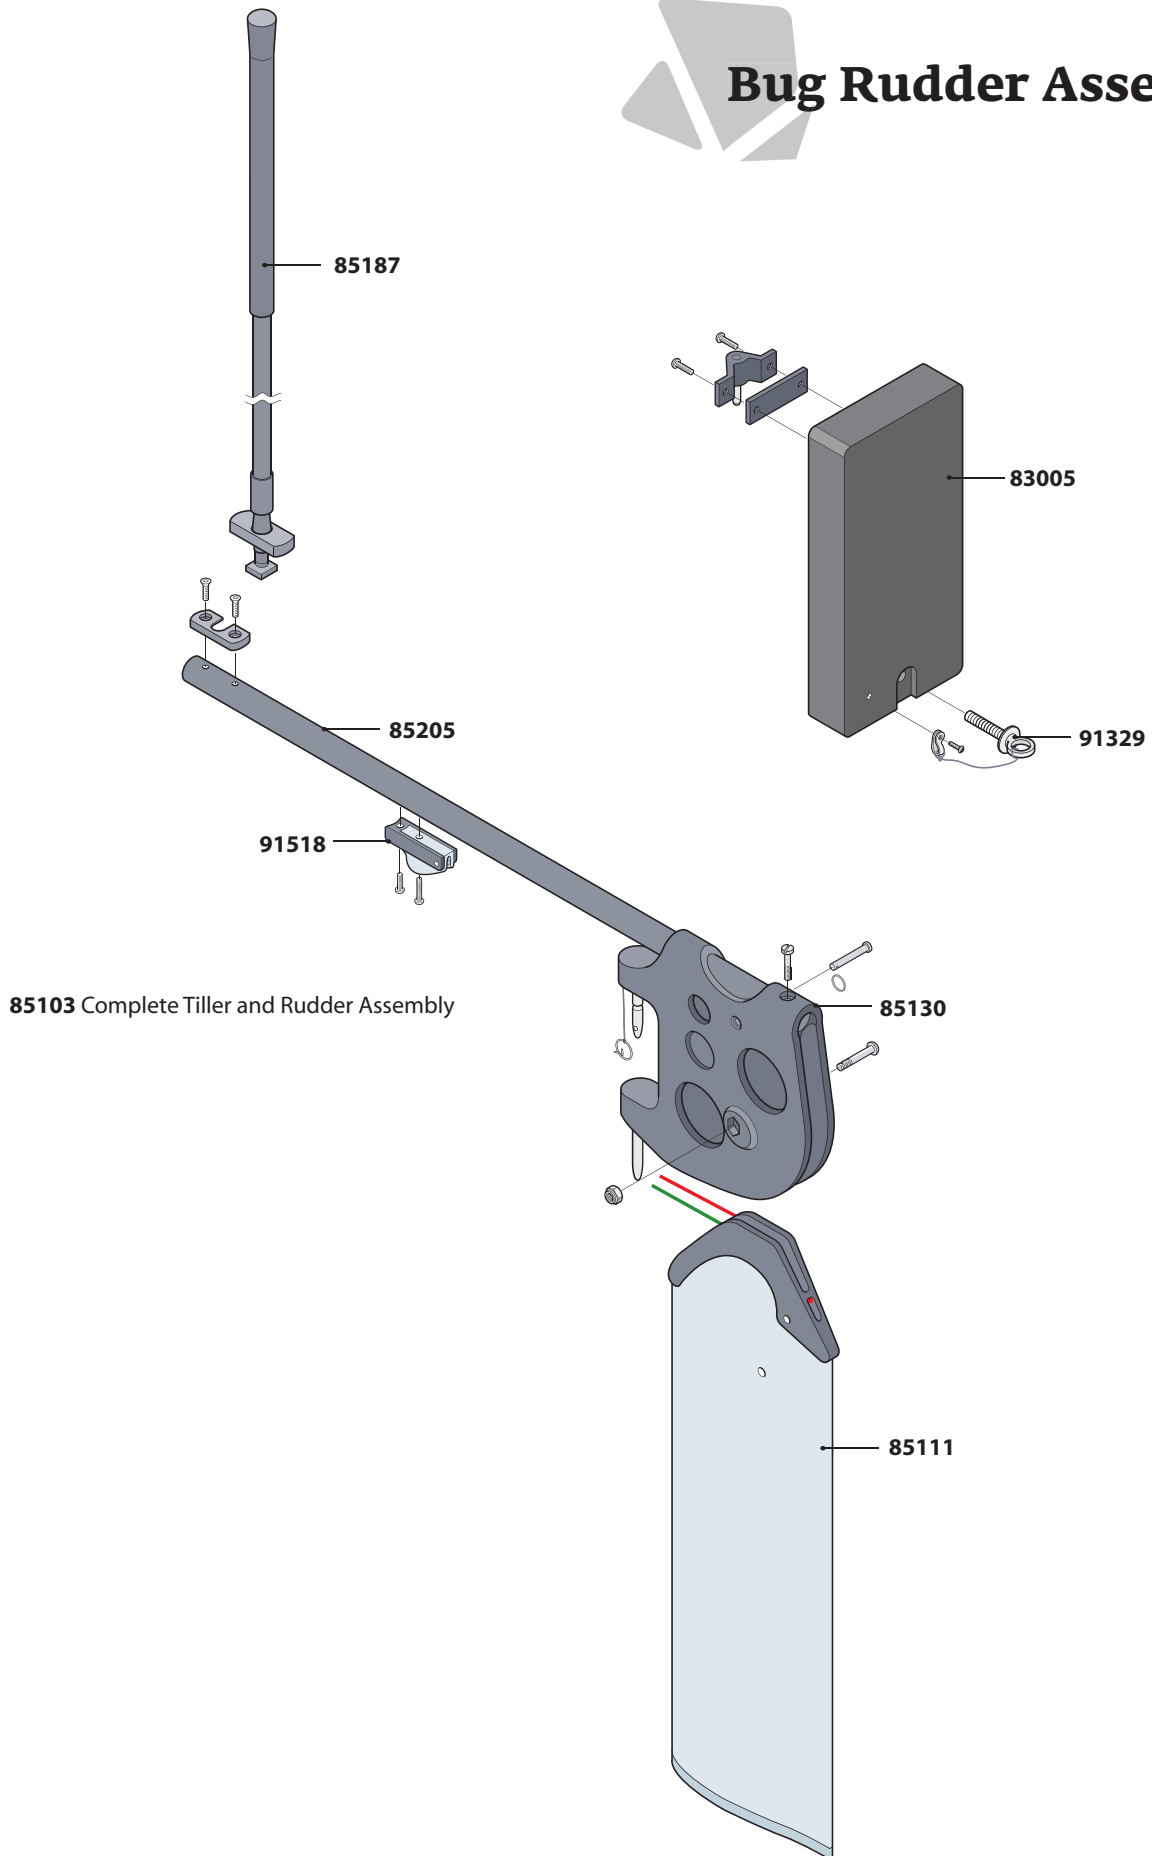

Bug Rudder Assembly