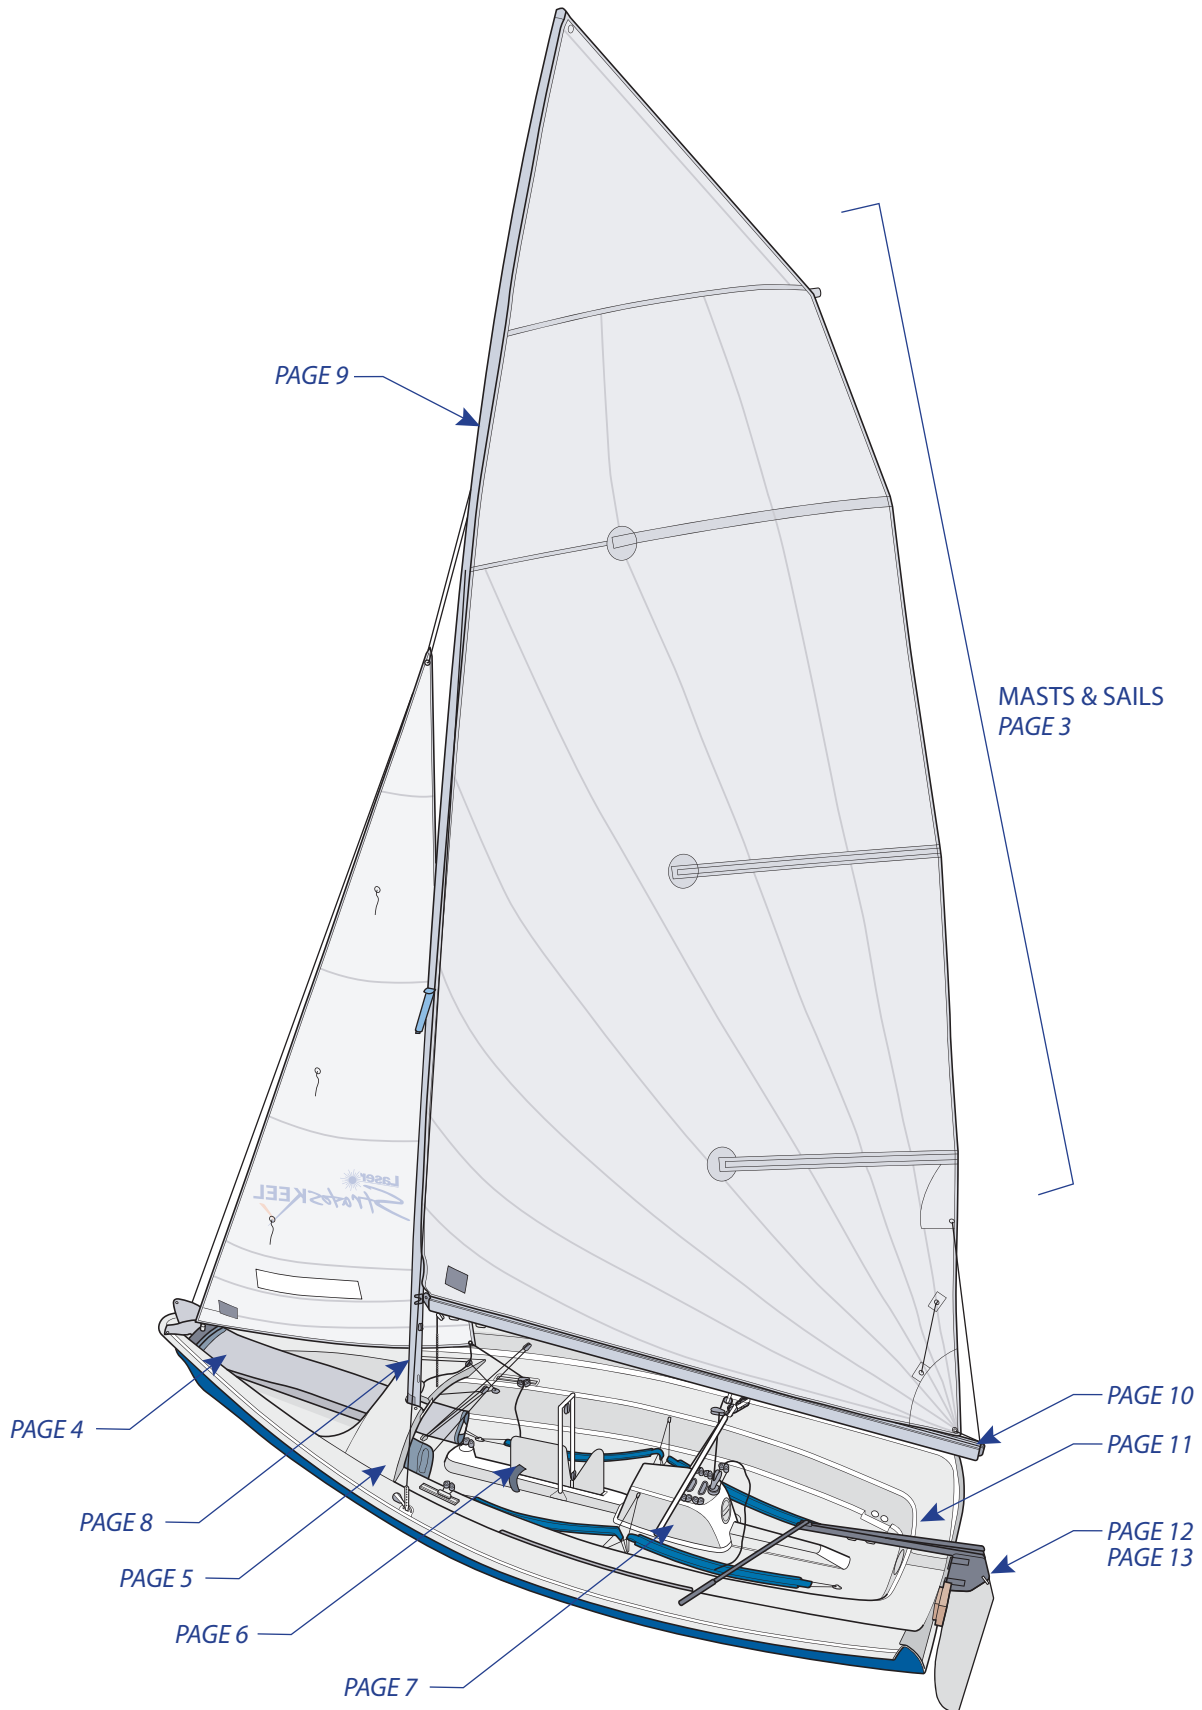

Stratos Keel