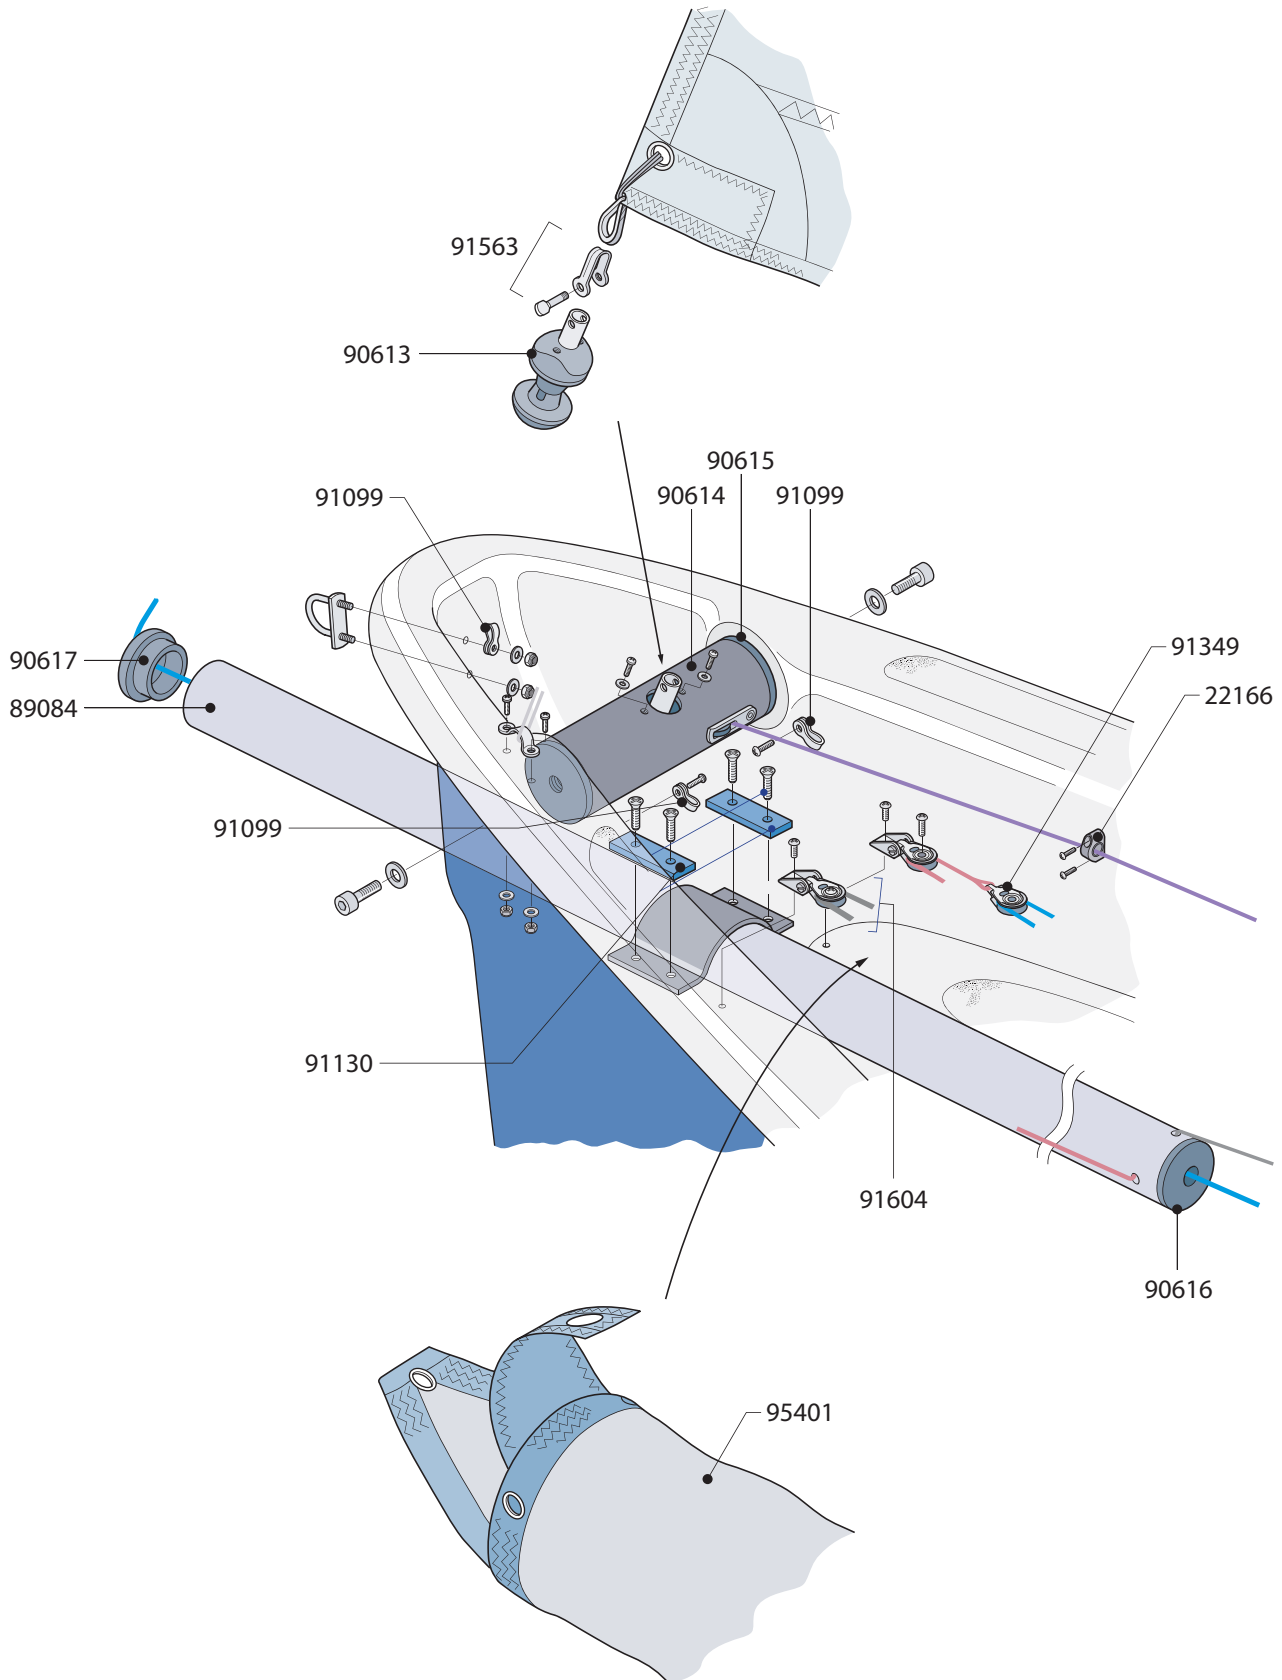

Stratos Keel Hull and Deck Fittings