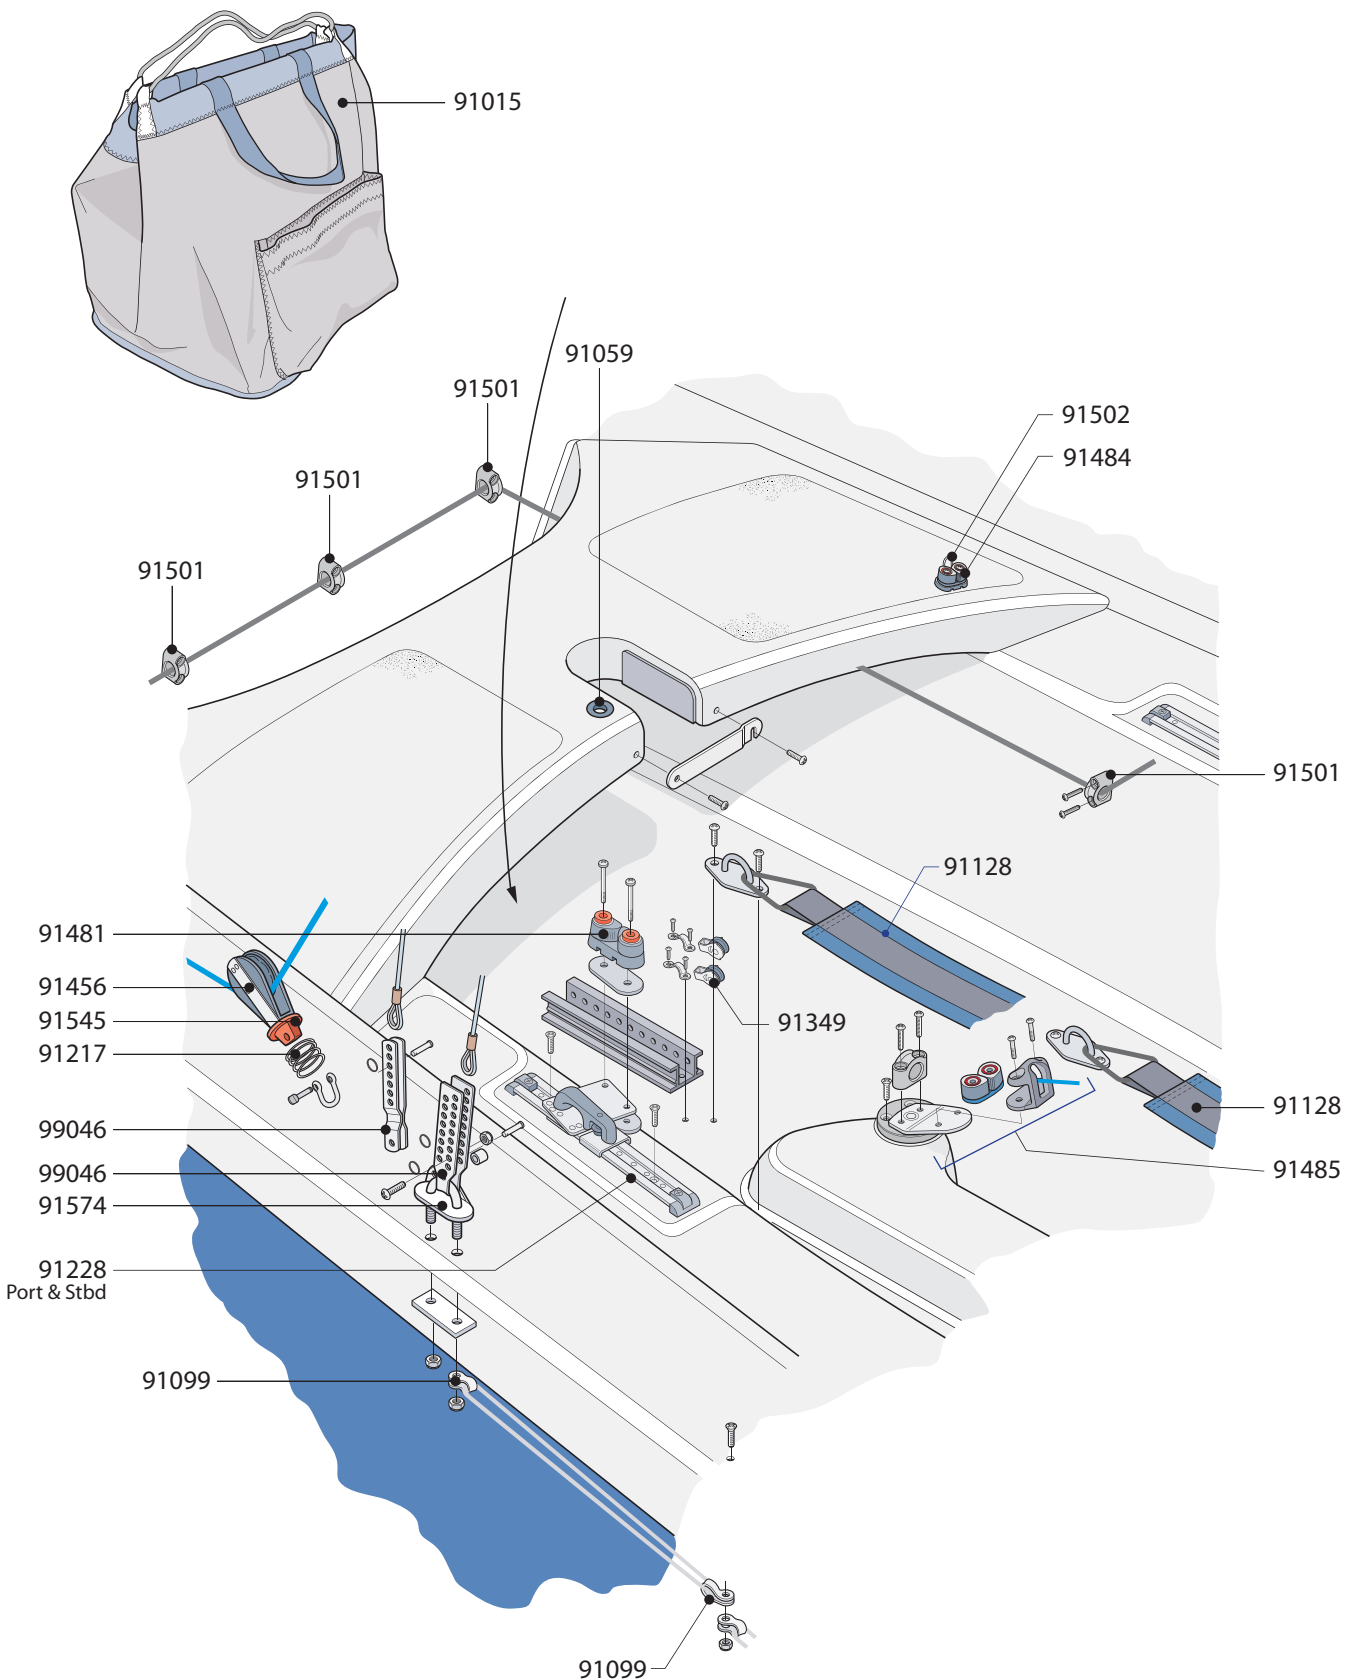

Stratos Keel Hull & Deck Fittings