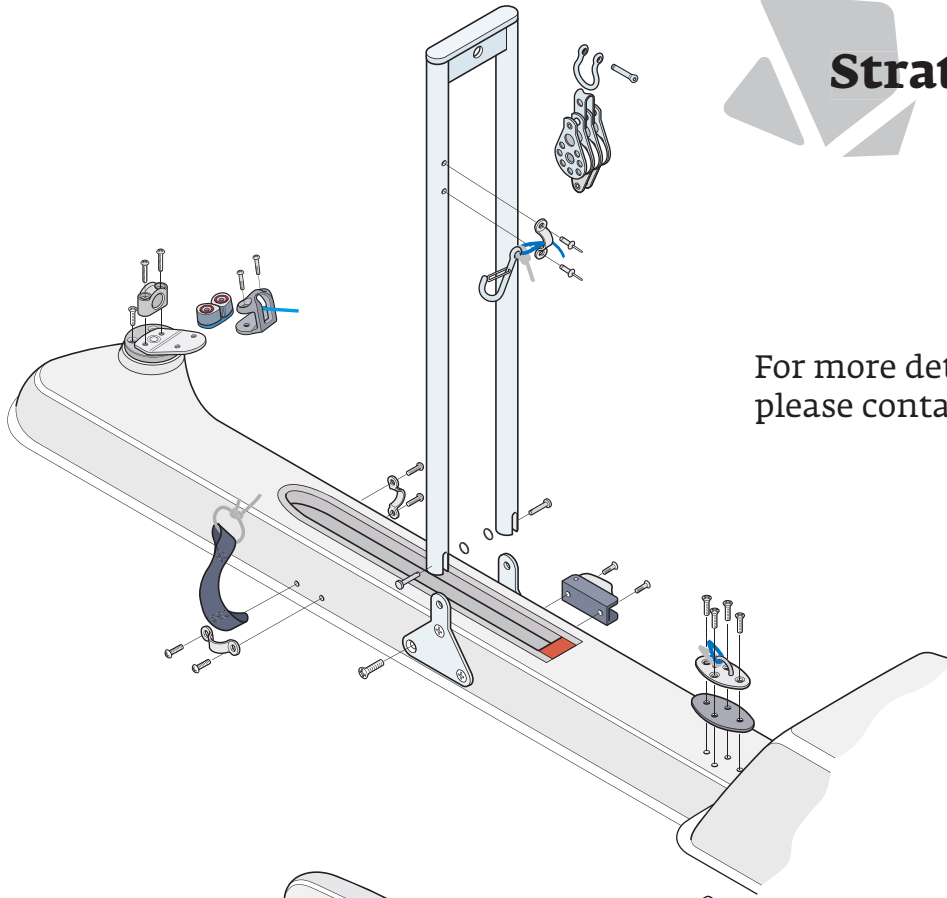

Stratos Keel Assembly

For more detailed parts information,
please contact LaserPerformance.