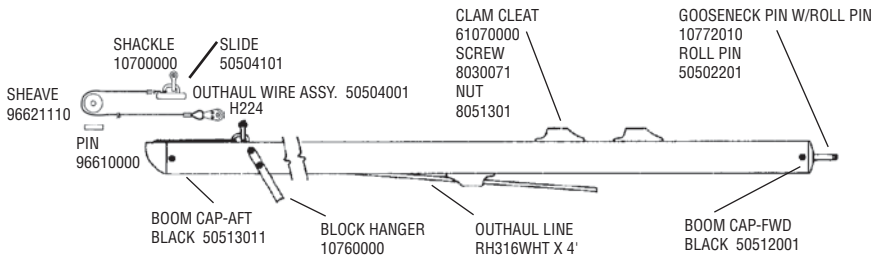

H17 BOOM

BLACK 50510000