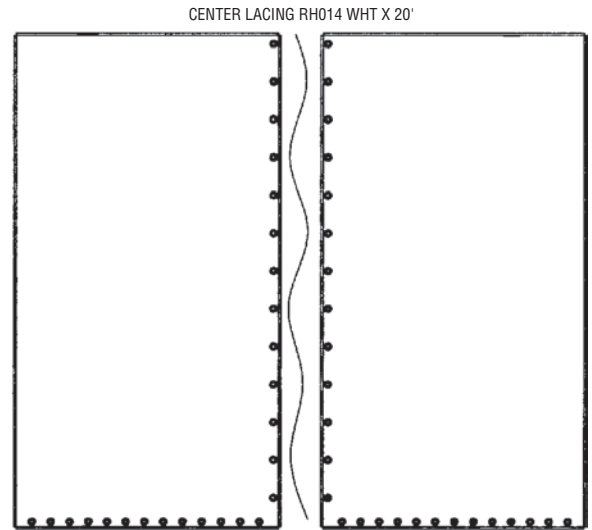

H17 HULL/DECK

H17 FRONT CROSSBAR

BLACK 50220000

EXTRUSION ONLY
 BLACK 50221001

H17 TRAMPOLINE

COMPLETE TRAMPOLINES (Does not include lace line)
 5067XXXX
 (XXXX = Color / See parts list for available options)