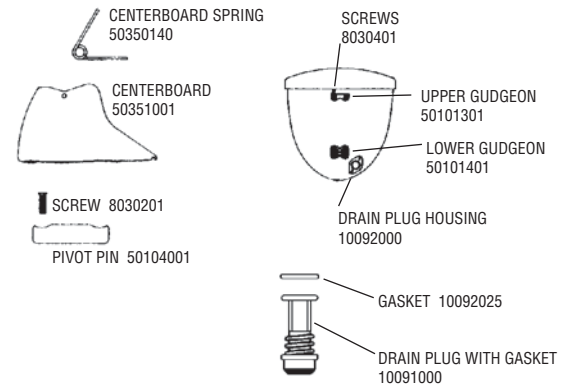

H17 HULL/DECK

H17 FRONT CROSSBAR

BLACK 50220000

EXTRUSION ONLY
 BLACK 50221001

H17 TRAMPOLINE

COMPLETE TRAMPOLINES (Does not include lace line)
 5067XXXX
 (XXXX = Color / See parts list for available options)

H17 BLOCK SET

H17 Rivet Guide

() indicates quantity needed to fasten part

Mast	
Head	8010131 (2)
Halyard Hook	8011231 (3)
Base	8010131 (2)
Rear Crossbar	
Swivel Jammer	8010201 (1)
	8031501 (2)
	8031231 (2)
	8080011 (1)
	8050801 (1)
Dead Eye	8010181 (4)
Back Up Plate	8010201 (4)
Track	8010201 (44)
Hull	
Trampoline Track	8010121 (9)
(back up washers required on above.61360000)	
Boom	
End Cap (gooseneck)	8010131 (2)
Block Hanger	8010181 (4)
End Cap	8010131 (2)
Rudder (Upper Casting)	
Casting	8011231 (4)
End Cap	8010131 (2)
Sail Hardware	
Headboard	8010020 (16)
Main Clew Plate	8010020 (10)
Batten Pocket	8010020 (4)
Jib Clew Plate	8010020 (6)
(above rivets require setting machine which is not available in a hand tool)	
Wing	
End Cap	8010051 (1)
Castings	8010131 (8)
Forward Cross Bar - Sport	
Swivel Cam Cleats	8010131 (4)