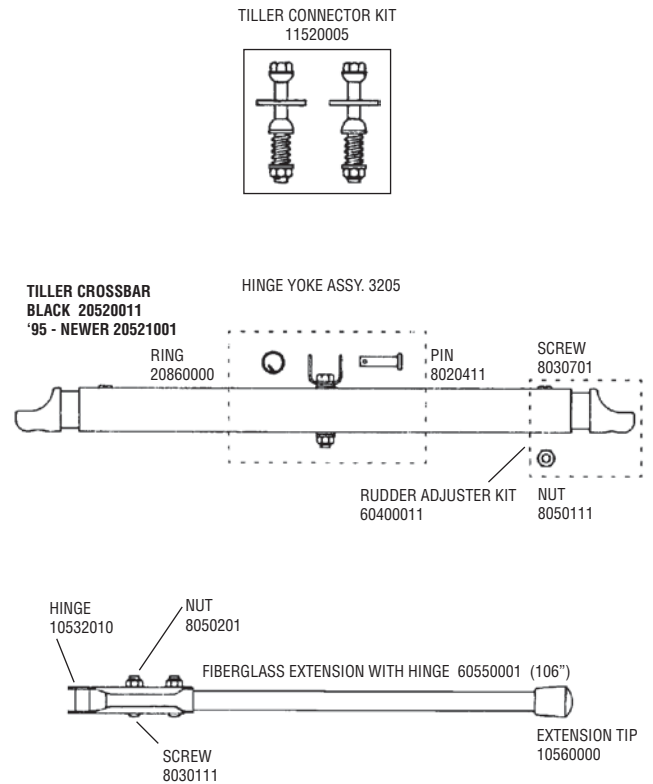

H17 HULL/DECK

H17 FRONT CROSSBAR

BLACK 50220000

EXTRUSION ONLY
 BLACK 50221001

H17 TRAMPOLINE

COMPLETE TRAMPOLINES (Does not include lace line)
 5067XXXX
 (XXXX = Color / See parts list for available options)

H17 REAR CROSSBAR ASSEMBLY

BLACK 50260000

CAP 50262101

BOLT 8032221

EXTRUSION
 BLACK 50261001

NOTE: ALL HOBIE 17 MODELS SINCE 1995 HAVE A DEEP PROFILE TRAVELER TRACK THAT ACCEPTS THE 106 OR 112 TRAVELER CAR

H17 RUDDER ASSEMBLY

* = SUB ASSEMBLY PART / INCLUDED WITH CASTING

H17 TILLER

H17 WIRES

(See page 53 for 17 Sport-Specific Wires)

H17 MAST

MAST ASSY. BLACK 51410000
COMPTIP ASSY. 50611101

H17 SAIL

H17 BLOCK SET

H17 Rivet Guide

() indicates quantity needed to fasten part

Mast	
Head	8010131 (2)
Halyard Hook	8011231 (3)
Base	8010131 (2)
Rear Crossbar	
Swivel Jammer	8010201 (1)
	8031501 (2)
	8031231 (2)
	8080011 (1)
	8050801 (1)
Dead Eye	8010181 (4)
Back Up Plate	8010201 (4)
Track	8010201 (44)
Hull	
Trampoline Track	8010121 (9)
(back up washers required on above.61360000)	
Boom	
End Cap (gooseneck)	8010131 (2)
Block Hanger	8010181 (4)
End Cap	8010131 (2)
Rudder (Upper Casting)	
Casting	8011231 (4)
End Cap	8010131 (2)
Sail Hardware	
Headboard	8010020 (16)
Main Clew Plate	8010020 (10)
Batten Pocket	8010020 (4)
Jib Clew Plate	8010020 (6)
(above rivets require setting machine which is not available in a hand tool)	
Wing	
End Cap	8010051 (1)
Castings	8010131 (8)
Forward Cross Bar - Sport	
Swivel Cam Cleats	8010131 (4)