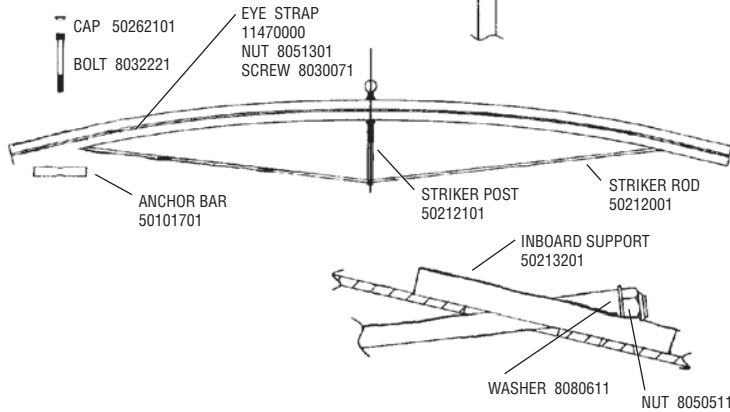

HOBIE 17 / 17 SPORT

REPLACEMENT HULL WHITE - LEFT 50101001
 REPLACEMENT HULL WHITE - RIGHT 50102001

Decals -
 12451130 "Hobie" Red Each
 12451021 "Hobie" Diamond 36" Red
 12452000 Silver pin stripe (ft)

H17 HULL/DECK

H17 FRONT CROSSBAR

BLACK 50220000

EXTRUSION ONLY
 BLACK 50221001

H17 TRAMPOLINE

COMPLETE TRAMPOLINES (Does not include lace line)
 5067XXXX
 (XXXX = Color / See parts list for available options)

H17 REAR CROSSBAR ASSEMBLY

BLACK 50260000

CAP 50262101

BOLT 8032221

EXTRUSION
 BLACK 50261001

NOTE: ALL HOBIE 17 MODELS SINCE 1995 HAVE A DEEP PROFILE TRAVELER TRACK THAT ACCEPTS THE 106 OR 112 TRAVELER CAR

H17 BLOCK SET

H17 Rivet Guide

() indicates quantity needed to fasten part

Mast	
Head	8010131 (2)
Halyard Hook	8011231 (3)
Base	8010131 (2)
Rear Crossbar	
Swivel Jammer	8010201 (1)
	8031501 (2)
	8031231 (2)
	8080011 (1)
	8050801 (1)
Dead Eye	8010181 (4)
Back Up Plate	8010201 (4)
Track	8010201 (44)
Hull	
Trampoline Track	8010121 (9)
(back up washers required on above.61360000)	
Boom	
End Cap (gooseneck)	8010131 (2)
Block Hanger	8010181 (4)
End Cap	8010131 (2)
Rudder (Upper Casting)	
Casting	8011231 (4)
End Cap	8010131 (2)
Sail Hardware	
Headboard	8010020 (16)
Main Clew Plate	8010020 (10)
Batten Pocket	8010020 (4)
Jib Clew Plate	8010020 (6)
(above rivets require setting machine which is not available in a hand tool)	
Wing	
End Cap	8010051 (1)
Castings	8010131 (8)
Forward Cross Bar - Sport	
Swivel Cam Cleats	8010131 (4)