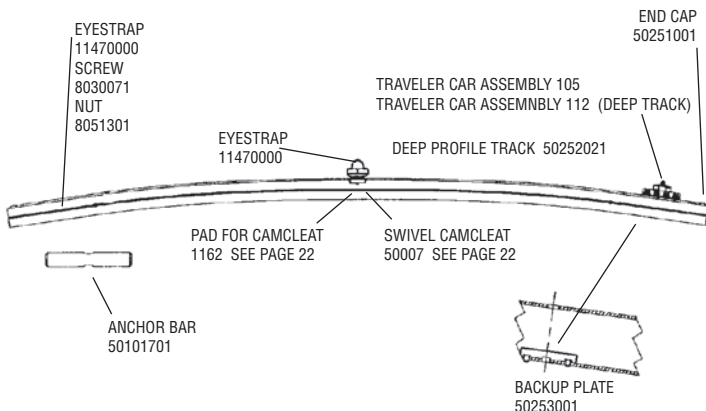

H17 HULL/DECK

H17 FRONT CROSSBAR

BLACK 50220000

EXTRUSION ONLY
 BLACK 50221001

H17 TRAMPOLINE

COMPLETE TRAMPOLINES (Does not include lace line)
 5067XXXX
 (XXXX = Color / See parts list for available options)

H17 REAR CROSSBAR ASSEMBLY

BLACK 50260000

CAP 50262101

BOLT 8032221

EXTRUSION
 BLACK 50261001

NOTE: ALL HOBIE 17 MODELS SINCE 1995 HAVE A DEEP PROFILE TRAVELER TRACK THAT ACCEPTS THE 106 OR 112 TRAVELER CAR

H17 BLOCK SET

H17 Rivet Guide

() indicates quantity needed to fasten part

Mast	
Head	8010131 (2)
Halyard Hook	8011231 (3)
Base	8010131 (2)
Rear Crossbar	
Swivel Jammer	8010201 (1)
	8031501 (2)
	8031231 (2)
	8080011 (1)
	8050801 (1)
Dead Eye	8010181 (4)
Back Up Plate	8010201 (4)
Track	8010201 (44)
Hull	
Trampoline Track	8010121 (9)
(back up washers required on above.61360000)	
Boom	
End Cap (gooseneck)	8010131 (2)
Block Hanger	8010181 (4)
End Cap	8010131 (2)
Rudder (Upper Casting)	
Casting	8011231 (4)
End Cap	8010131 (2)
Sail Hardware	
Headboard	8010020 (16)
Main Clew Plate	8010020 (10)
Batten Pocket	8010020 (4)
Jib Clew Plate	8010020 (6)
(above rivets require setting machine which is not available in a hand tool)	
Wing	
End Cap	8010051 (1)
Castings	8010131 (8)
Forward Cross Bar - Sport	
Swivel Cam Cleats	8010131 (4)