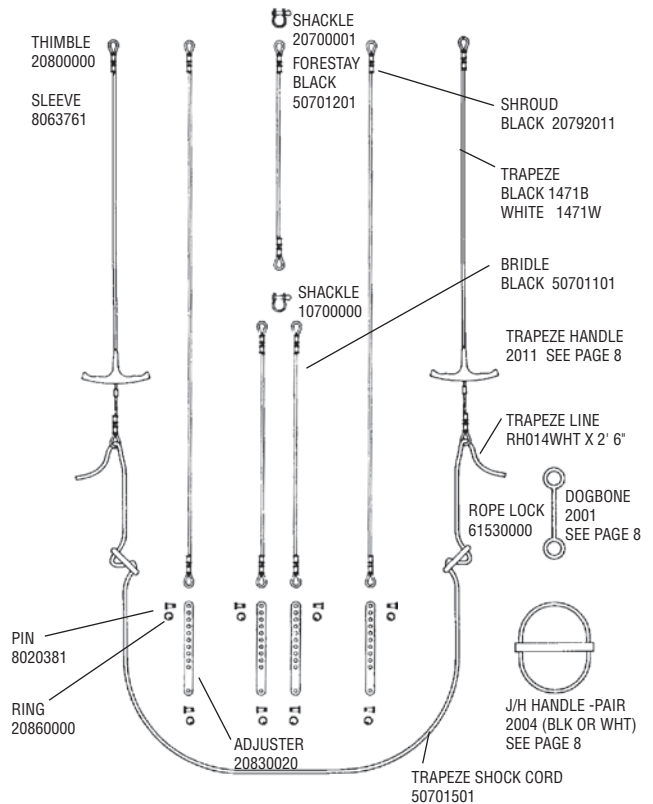

H17 RUDDER ASSEMBLY

* = SUB ASSEMBLY PART / INCLUDED WITH CASTING

H17 TILLER

H17 WIRES

(See page 53 for 17 Sport-Specific Wires)

H17 MAST

MAST ASSY. BLACK 51410000
COMPTIP ASSY. 50611101

H17 SAIL

H17 BLOCK SET

H17 Rivet Guide

() indicates quantity needed to fasten part

Mast	
Head	8010131 (2)
Halyard Hook	8011231 (3)
Base	8010131 (2)
Rear Crossbar	
Swivel Jammer	8010201 (1)
	8031501 (2)
	8031231 (2)
	8080011 (1)
	8050801 (1)
Dead Eye	8010181 (4)
Back Up Plate	8010201 (4)
Track	8010201 (44)
Hull	
Trampoline Track	8010121 (9)
(back up washers required on above.61360000)	
Boom	
End Cap (gooseneck)	8010131 (2)
Block Hanger	8010181 (4)
End Cap	8010131 (2)
Rudder (Upper Casting)	
Casting	8011231 (4)
End Cap	8010131 (2)
Sail Hardware	
Headboard	8010020 (16)
Main Clew Plate	8010020 (10)
Batten Pocket	8010020 (4)
Jib Clew Plate	8010020 (6)
(above rivets require setting machine which is not available in a hand tool)	
Wing	
End Cap	8010051 (1)
Castings	8010131 (8)
Forward Cross Bar - Sport	
Swivel Cam Cleats	8010131 (4)