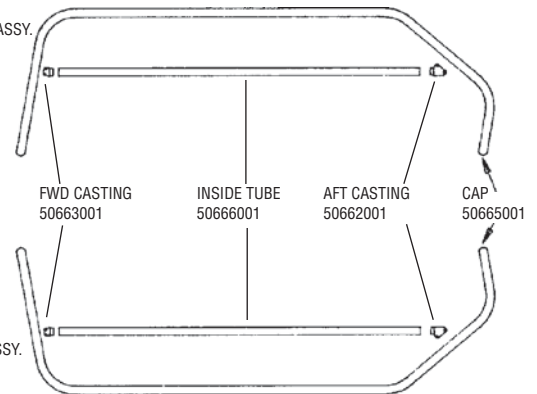

H17 BLOCK SET

H17 Rivet Guide

() indicates quantity needed to fasten part

Mast	
Head	8010131 (2)
Halyard Hook	8011231 (3)
Base	8010131 (2)
Rear Crossbar	
Swivel Jammer	8010201 (1)
	8031501 (2)
	8031231 (2)
	8080011 (1)
	8050801 (1)
Dead Eye	8010181 (4)
Back Up Plate	8010201 (4)
Track	8010201 (44)
Hull	
Trampoline Track	8010121 (9)
(back up washers required on above.61360000)	
Boom	
End Cap (gooseneck)	8010131 (2)
Block Hanger	8010181 (4)
End Cap	8010131 (2)
Rudder (Upper Casting)	
Casting	8011231 (4)
End Cap	8010131 (2)
Sail Hardware	
Headboard	8010020 (16)
Main Clew Plate	8010020 (10)
Batten Pocket	8010020 (4)
Jib Clew Plate	8010020 (6)
(above rivets require setting machine which is not available in a hand tool)	
Wing	
End Cap	8010051 (1)
Castings	8010131 (8)
Forward Cross Bar - Sport	
Swivel Cam Cleats	8010131 (4)

H17 BOOM

BLACK 50510000

H17 WINGS

SET W/O TRAMPOLINES
50650000

WING TRAMP SET

5065XXXX

(XXXX = Color / See parts list for available options)

H17 / 17 SPORT BATTENS

(FOR INDIVIDUAL BATTENS SEE UNIVERSAL BATTENS ON PAGE 14)

RIGHT-WING ASSY.
50680001

LEFT-WING ASSY.
50660001

HOBIE 17 SPORT SPECIFIC

NOTE: WHERE A SPECIFIC ITEM IS NOT IDENTIFIED, USE THE STANDARD HOBIE 17 LINE DRAWINGS.