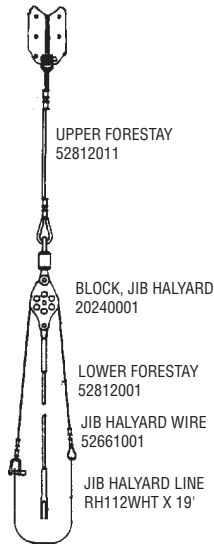

HOBIE 17 SPORT SPECIFIC

NOTE: WHERE A SPECIFIC ITEM IS NOT IDENTIFIED, USE THE STANDARD HOBIE 17 LINE DRAWINGS.

H17 SPORT FORESTAY