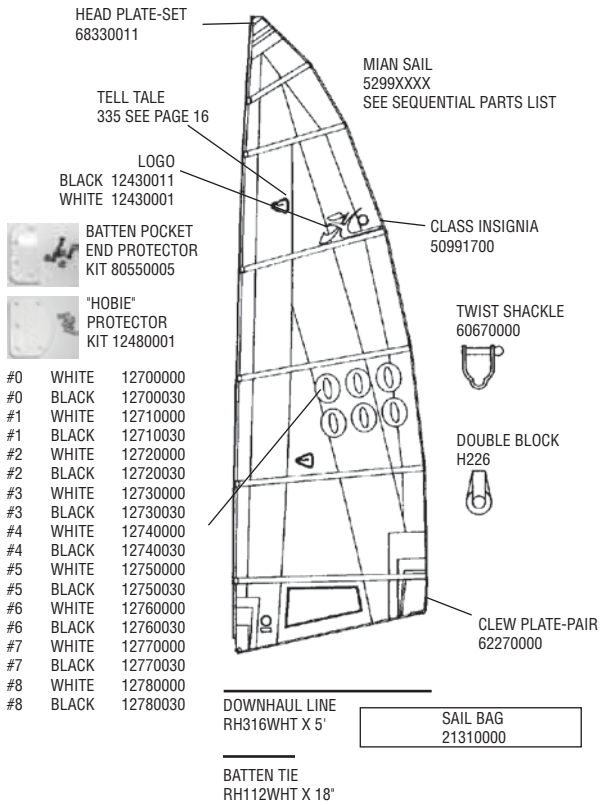

H17 RUDDER ASSEMBLY

* = SUB ASSEMBLY PART / INCLUDED WITH CASTING

H17 TILLER

H17 WIRES

(See page 53 for 17 Sport-Specific Wires)

H17 MAST

MAST ASSY. BLACK 51410000
COMPTIP ASSY. 50611101

H17 SAIL

H17 BLOCK SET

H17 Rivet Guide

() indicates quantity needed to fasten part

Mast	
Head	8010131 (2)
Halyard Hook	8011231 (3)
Base	8010131 (2)
Rear Crossbar	
Swivel Jammer	8010201 (1)
	8031501 (2)
	8031231 (2)
	8080011 (1)
	8050801 (1)
Dead Eye	8010181 (4)
Back Up Plate	8010201 (4)
Track	8010201 (44)
Hull	
Trampoline Track	8010121 (9)
(back up washers required on above.61360000)	
Boom	
End Cap (gooseneck)	8010131 (2)
Block Hanger	8010181 (4)
End Cap	8010131 (2)
Rudder (Upper Casting)	
Casting	8011231 (4)
End Cap	8010131 (2)
Sail Hardware	
Headboard	8010020 (16)
Main Clew Plate	8010020 (10)
Batten Pocket	8010020 (4)
Jib Clew Plate	8010020 (6)
(above rivets require setting machine which is not available in a hand tool)	
Wing	
End Cap	8010051 (1)
Castings	8010131 (8)
Forward Cross Bar - Sport	
Swivel Cam Cleats	8010131 (4)