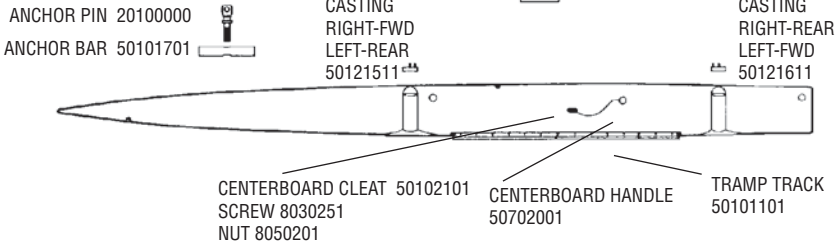

HOBIE 17 / 17 SPORT

REPLACEMENT HULL WHITE - LEFT 50101001
 REPLACEMENT HULL WHITE - RIGHT 50102001

Decals -
 12451130 "Hobie" Red Each
 12451021 "Hobie" Diamond 36" Red
 12452000 Silver pin stripe (ft)

H17 HULL/DECK

H17 FRONT CROSSBAR

BLACK 50220000

EXTRUSION ONLY
 BLACK 50221001

H17 TRAMPOLINE

COMPLETE TRAMPOLINES (Does not include lace line)
 5067XXXX
 (XXXX = Color / See parts list for available options)