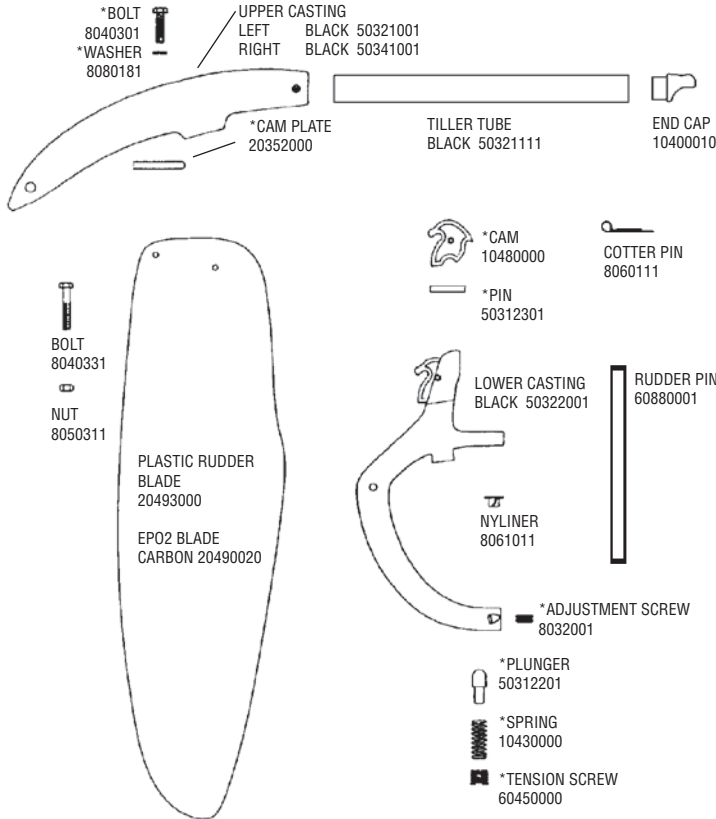

H17 HULL/DECK

H17 FRONT CROSSBAR

BLACK 50220000

EXTRUSION ONLY
 BLACK 50221001

H17 TRAMPOLINE

COMPLETE TRAMPOLINES (Does not include lace line)
 5067XXXX
 (XXXX = Color / See parts list for available options)

H17 REAR CROSSBAR ASSEMBLY

BLACK 50260000

CAP 50262101

BOLT 8032221

EXTRUSION
 BLACK 50261001

NOTE: ALL HOBIE 17 MODELS SINCE 1995 HAVE A DEEP PROFILE TRAVELER TRACK THAT ACCEPTS THE 106 OR 112 TRAVELER CAR

H17 RUDDER ASSEMBLY

* = SUB ASSEMBLY PART / INCLUDED WITH CASTING

H17 TILLER

H17 WIRES

(See page 53 for 17 Sport-Specific Wires)

H17 MAST

MAST ASSY. BLACK 51410000
COMPTIP ASSY. 50611101

H17 SAIL

H17 BLOCK SET

H17 Rivet Guide

() indicates quantity needed to fasten part

Mast	
Head	8010131 (2)
Halyard Hook	8011231 (3)
Base	8010131 (2)
Rear Crossbar	
Swivel Jammer	8010201 (1)
	8031501 (2)
	8031231 (2)
	8080011 (1)
	8050801 (1)
Dead Eye	8010181 (4)
Back Up Plate	8010201 (4)
Track	8010201 (44)
Hull	
Trampoline Track	8010121 (9)
(back up washers required on above.61360000)	
Boom	
End Cap (gooseneck)	8010131 (2)
Block Hanger	8010181 (4)
End Cap	8010131 (2)
Rudder (Upper Casting)	
Casting	8011231 (4)
End Cap	8010131 (2)
Sail Hardware	
Headboard	8010020 (16)
Main Clew Plate	8010020 (10)
Batten Pocket	8010020 (4)
Jib Clew Plate	8010020 (6)
(above rivets require setting machine which is not available in a hand tool)	
Wing	
End Cap	8010051 (1)
Castings	8010131 (8)
Forward Cross Bar - Sport	
Swivel Cam Cleats	8010131 (4)