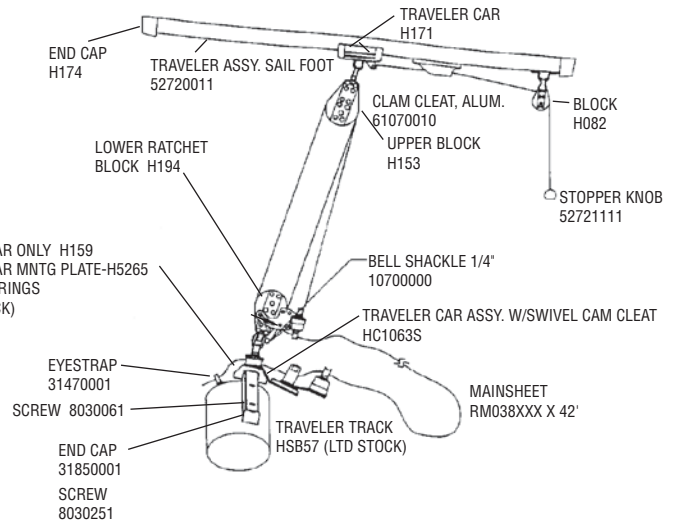

H17 BLOCK SET

H17 Rivet Guide

() indicates quantity needed to fasten part

Mast	
Head	8010131 (2)
Halyard Hook	8011231 (3)
Base	8010131 (2)
Rear Crossbar	
Swivel Jammer	8010201 (1)
	8031501 (2)
	8031231 (2)
	8080011 (1)
	8050801 (1)
Dead Eye	8010181 (4)
Back Up Plate	8010201 (4)
Track	8010201 (44)
Hull	
Trampoline Track	8010121 (9)
(back up washers required on above.61360000)	
Boom	
End Cap (gooseneck)	8010131 (2)
Block Hanger	8010181 (4)
End Cap	8010131 (2)
Rudder (Upper Casting)	
Casting	8011231 (4)
End Cap	8010131 (2)
Sail Hardware	
Headboard	8010020 (16)
Main Clew Plate	8010020 (10)
Batten Pocket	8010020 (4)
Jib Clew Plate	8010020 (6)
(above rivets require setting machine which is not available in a hand tool)	
Wing	
End Cap	8010051 (1)
Castings	8010131 (8)
Forward Cross Bar - Sport	
Swivel Cam Cleats	8010131 (4)

(FOR INDIVIDUAL BATTENS SEE UNIVERSAL BATTENS ON PAGE 14)

RIGHT-WING ASSY.
50680001

LEFT-WING ASSY.
50660001

HOBIE 17 SPORT SPECIFIC

NOTE: WHERE A SPECIFIC ITEM IS NOT IDENTIFIED, USE THE STANDARD HOBIE 17 LINE DRAWINGS.

H17 SPORT FORESTAY

SPORT BOOMLET ASSEMBLY (NEWER, 95 - CURRENT) 52722011

ORIGINAL H17 SPORT REAR CROSSBAR, MAINSHEET SYSTEM AND OUTHAUL SYSTEM-1994 AND EARLIER

H17 SPORT SPREADER POLE & FURLER

H17 SPORT MAST ASSY. & DOWNHAUL