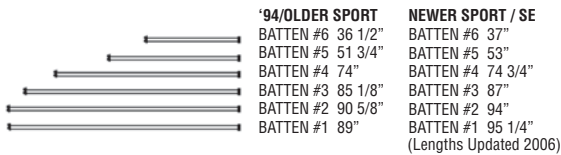

H17 / 17 SPORT BATTENS

(FOR INDIVIDUAL BATTENS SEE UNIVERSAL BATTENS ON PAGE 14)