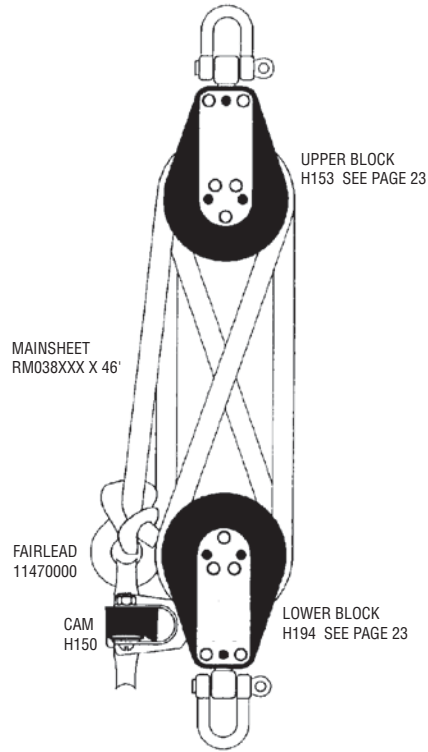

H17 RUDDER ASSEMBLY

* = SUB ASSEMBLY PART / INCLUDED WITH CASTING

H17 TILLER

H17 WIRES

(See page 53 for 17 Sport-Specific Wires)

H17 MAST

MAST ASSY. BLACK 51410000
COMPTIP ASSY. 50611101

H17 SAIL

H17 BLOCK SET

H17 Rivet Guide

() indicates quantity needed to fasten part

Mast	
Head	8010131 (2)
Halyard Hook	8011231 (3)
Base	8010131 (2)
Rear Crossbar	
Swivel Jammer	8010201 (1)
	8031501 (2)
	8031231 (2)
	8080011 (1)
	8050801 (1)
Dead Eye	8010181 (4)
Back Up Plate	8010201 (4)
Track	8010201 (44)
Hull	
Trampoline Track	8010121 (9)
(back up washers required on above.61360000)	
Boom	
End Cap (gooseneck)	8010131 (2)
Block Hanger	8010181 (4)
End Cap	8010131 (2)
Rudder (Upper Casting)	
Casting	8011231 (4)
End Cap	8010131 (2)
Sail Hardware	
Headboard	8010020 (16)
Main Clew Plate	8010020 (10)
Batten Pocket	8010020 (4)
Jib Clew Plate	8010020 (6)
(above rivets require setting machine which is not available in a hand tool)	
Wing	
End Cap	8010051 (1)
Castings	8010131 (8)
Forward Cross Bar - Sport	
Swivel Cam Cleats	8010131 (4)