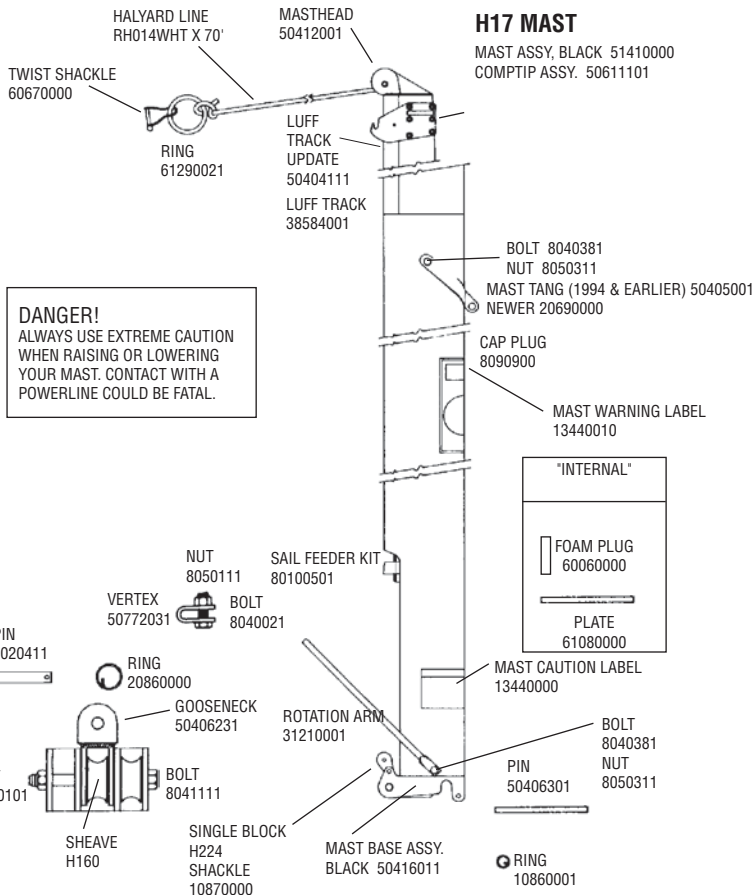

H17 RUDDER ASSEMBLY

* = SUB ASSEMBLY PART / INCLUDED WITH CASTING

H17 TILLER

H17 WIRES

(See page 53 for 17 Sport-Specific Wires)

H17 MAST

MAST ASSY. BLACK 51410000
COMPTIP ASSY. 50611101

H17 SAIL

H17 BLOCK SET

H17 Rivet Guide

() indicates quantity needed to fasten part

Mast	
Head	8010131 (2)
Halyard Hook	8011231 (3)
Base	8010131 (2)
Rear Crossbar	
Swivel Jammer	8010201 (1)
	8031501 (2)
	8031231 (2)
	8080011 (1)
	8050801 (1)
Dead Eye	8010181 (4)
Back Up Plate	8010201 (4)
Track	8010201 (44)
Hull	
Trampoline Track	8010121 (9)
(back up washers required on above.61360000)	
Boom	
End Cap (gooseneck)	8010131 (2)
Block Hanger	8010181 (4)
End Cap	8010131 (2)
Rudder (Upper Casting)	
Casting	8011231 (4)
End Cap	8010131 (2)
Sail Hardware	
Headboard	8010020 (16)
Main Clew Plate	8010020 (10)
Batten Pocket	8010020 (4)
Jib Clew Plate	8010020 (6)
(above rivets require setting machine which is not available in a hand tool)	
Wing	
End Cap	8010051 (1)
Castings	8010131 (8)
Forward Cross Bar - Sport	
Swivel Cam Cleats	8010131 (4)