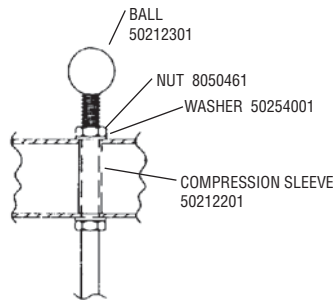

HOBIE 17 / 17 SPORT

REPLACEMENT HULL WHITE - LEFT 50101001
 REPLACEMENT HULL WHITE - RIGHT 50102001

Decals -
 12451130 "Hobie" Red Each
 12451021 "Hobie" Diamond 36" Red
 12452000 Silver pin stripe (ft)

H17 HULL/DECK

H17 FRONT CROSSBAR

BLACK 50220000

EXTRUSION ONLY
 BLACK 50221001

H17 TRAMPOLINE

COMPLETE TRAMPOLINES (Does not include lace line)
 5067XXXX
 (XXXX = Color / See parts list for available options)

H17 REAR CROSSBAR ASSEMBLY

BLACK 50260000

CAP 50262101

BOLT 8032221

EXTRUSION
 BLACK 50261001

NOTE: ALL HOBIE 17 MODELS SINCE 1995 HAVE A DEEP PROFILE TRAVELER TRACK THAT ACCEPTS THE 106 OR 112 TRAVELER CAR

H17 BLOCK SET

H17 Rivet Guide

() indicates quantity needed to fasten part

Mast	
Head	8010131 (2)
Halyard Hook	8011231 (3)
Base	8010131 (2)
Rear Crossbar	
Swivel Jammer	8010201 (1)
	8031501 (2)
	8031231 (2)
	8080011 (1)
	8050801 (1)
Dead Eye	8010181 (4)
Back Up Plate	8010201 (4)
Track	8010201 (44)
Hull	
Trampoline Track	8010121 (9)
(back up washers required on above.61360000)	
Boom	
End Cap (gooseneck)	8010131 (2)
Block Hanger	8010181 (4)
End Cap	8010131 (2)
Rudder (Upper Casting)	
Casting	8011231 (4)
End Cap	8010131 (2)
Sail Hardware	
Headboard	8010020 (16)
Main Clew Plate	8010020 (10)
Batten Pocket	8010020 (4)
Jib Clew Plate	8010020 (6)
(above rivets require setting machine which is not available in a hand tool)	
Wing	
End Cap	8010051 (1)
Castings	8010131 (8)
Forward Cross Bar - Sport	
Swivel Cam Cleats	8010131 (4)