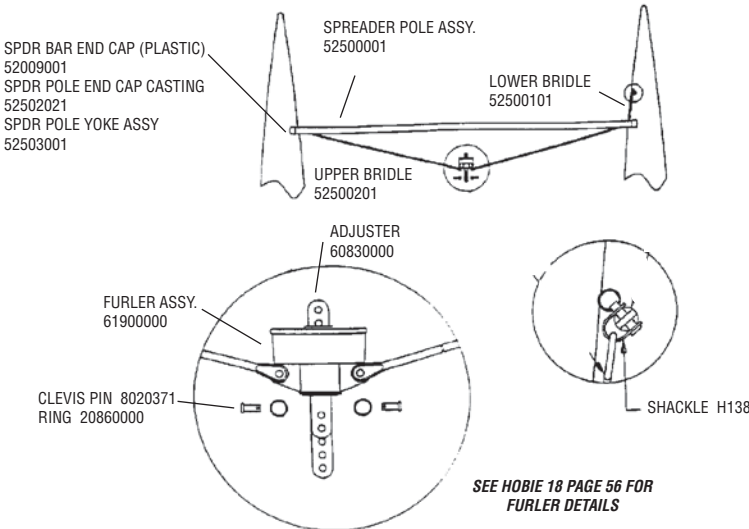

H17 BLOCK SET

H17 Rivet Guide

() indicates quantity needed to fasten part

Mast	
Head	8010131 (2)
Halyard Hook	8011231 (3)
Base	8010131 (2)
Rear Crossbar	
Swivel Jammer	8010201 (1)
	8031501 (2)
	8031231 (2)
	8080011 (1)
	8050801 (1)
Dead Eye	8010181 (4)
Back Up Plate	8010201 (4)
Track	8010201 (44)
Hull	
Trampoline Track	8010121 (9)
(back up washers required on above.61360000)	
Boom	
End Cap (gooseneck)	8010131 (2)
Block Hanger	8010181 (4)
End Cap	8010131 (2)
Rudder (Upper Casting)	
Casting	8011231 (4)
End Cap	8010131 (2)
Sail Hardware	
Headboard	8010020 (16)
Main Clew Plate	8010020 (10)
Batten Pocket	8010020 (4)
Jib Clew Plate	8010020 (6)
(above rivets require setting machine which is not available in a hand tool)	
Wing	
End Cap	8010051 (1)
Castings	8010131 (8)
Forward Cross Bar - Sport	
Swivel Cam Cleats	8010131 (4)

(FOR INDIVIDUAL BATTENS SEE UNIVERSAL BATTENS ON PAGE 14)

RIGHT-WING ASSY.
50680001

LEFT-WING ASSY.
50660001

HOBIE 17 SPORT SPECIFIC

NOTE: WHERE A SPECIFIC ITEM IS NOT IDENTIFIED, USE THE STANDARD HOBIE 17 LINE DRAWINGS.

H17 SPORT FORESTAY

SPORT BOOMLET ASSEMBLY (NEWER, 95 - CURRENT) 52722011

ORIGINAL H17 SPORT REAR CROSSBAR, MAINSHEET SYSTEM AND OUTHAUL SYSTEM-1994 AND EARLIER

H17 SPORT SPREADER POLE & FURLER

H17 SPORT MAST ASSY. & DOWNHAUL