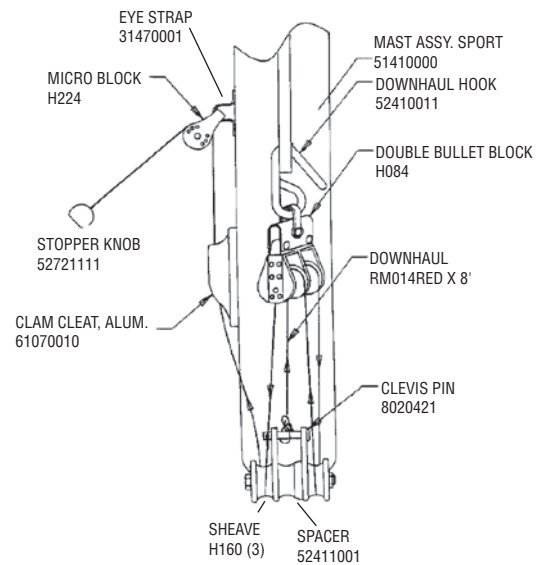

H17 BLOCK SET

H17 Rivet Guide

() indicates quantity needed to fasten part

Mast	
Head	8010131 (2)
Halyard Hook	8011231 (3)
Base	8010131 (2)
Rear Crossbar	
Swivel Jammer	8010201 (1)
	8031501 (2)
	8031231 (2)
	8080011 (1)
	8050801 (1)
Dead Eye	8010181 (4)
Back Up Plate	8010201 (4)
Track	8010201 (44)
Hull	
Trampoline Track	8010121 (9)
(back up washers required on above.61360000)	
Boom	
End Cap (gooseneck)	8010131 (2)
Block Hanger	8010181 (4)
End Cap	8010131 (2)
Rudder (Upper Casting)	
Casting	8011231 (4)
End Cap	8010131 (2)
Sail Hardware	
Headboard	8010020 (16)
Main Clew Plate	8010020 (10)
Batten Pocket	8010020 (4)
Jib Clew Plate	8010020 (6)
(above rivets require setting machine which is not available in a hand tool)	
Wing	
End Cap	8010051 (1)
Castings	8010131 (8)
Forward Cross Bar - Sport	
Swivel Cam Cleats	8010131 (4)

(FOR INDIVIDUAL BATTENS SEE UNIVERSAL BATTENS ON PAGE 14)

RIGHT-WING ASSY.
50680001

LEFT-WING ASSY.
50660001

HOBIE 17 SPORT SPECIFIC

NOTE: WHERE A SPECIFIC ITEM IS NOT IDENTIFIED, USE THE STANDARD HOBIE 17 LINE DRAWINGS.

H17 SPORT FORESTAY

SPORT BOOMLET ASSEMBLY (NEWER, 95 - CURRENT) 52722011

ORIGINAL H17 SPORT REAR CROSSBAR, MAINSHEET SYSTEM AND OUTHAUL SYSTEM-1994 AND EARLIER

H17 SPORT SPREADER POLE & FURLER

H17 SPORT MAST ASSY. & DOWNHAUL