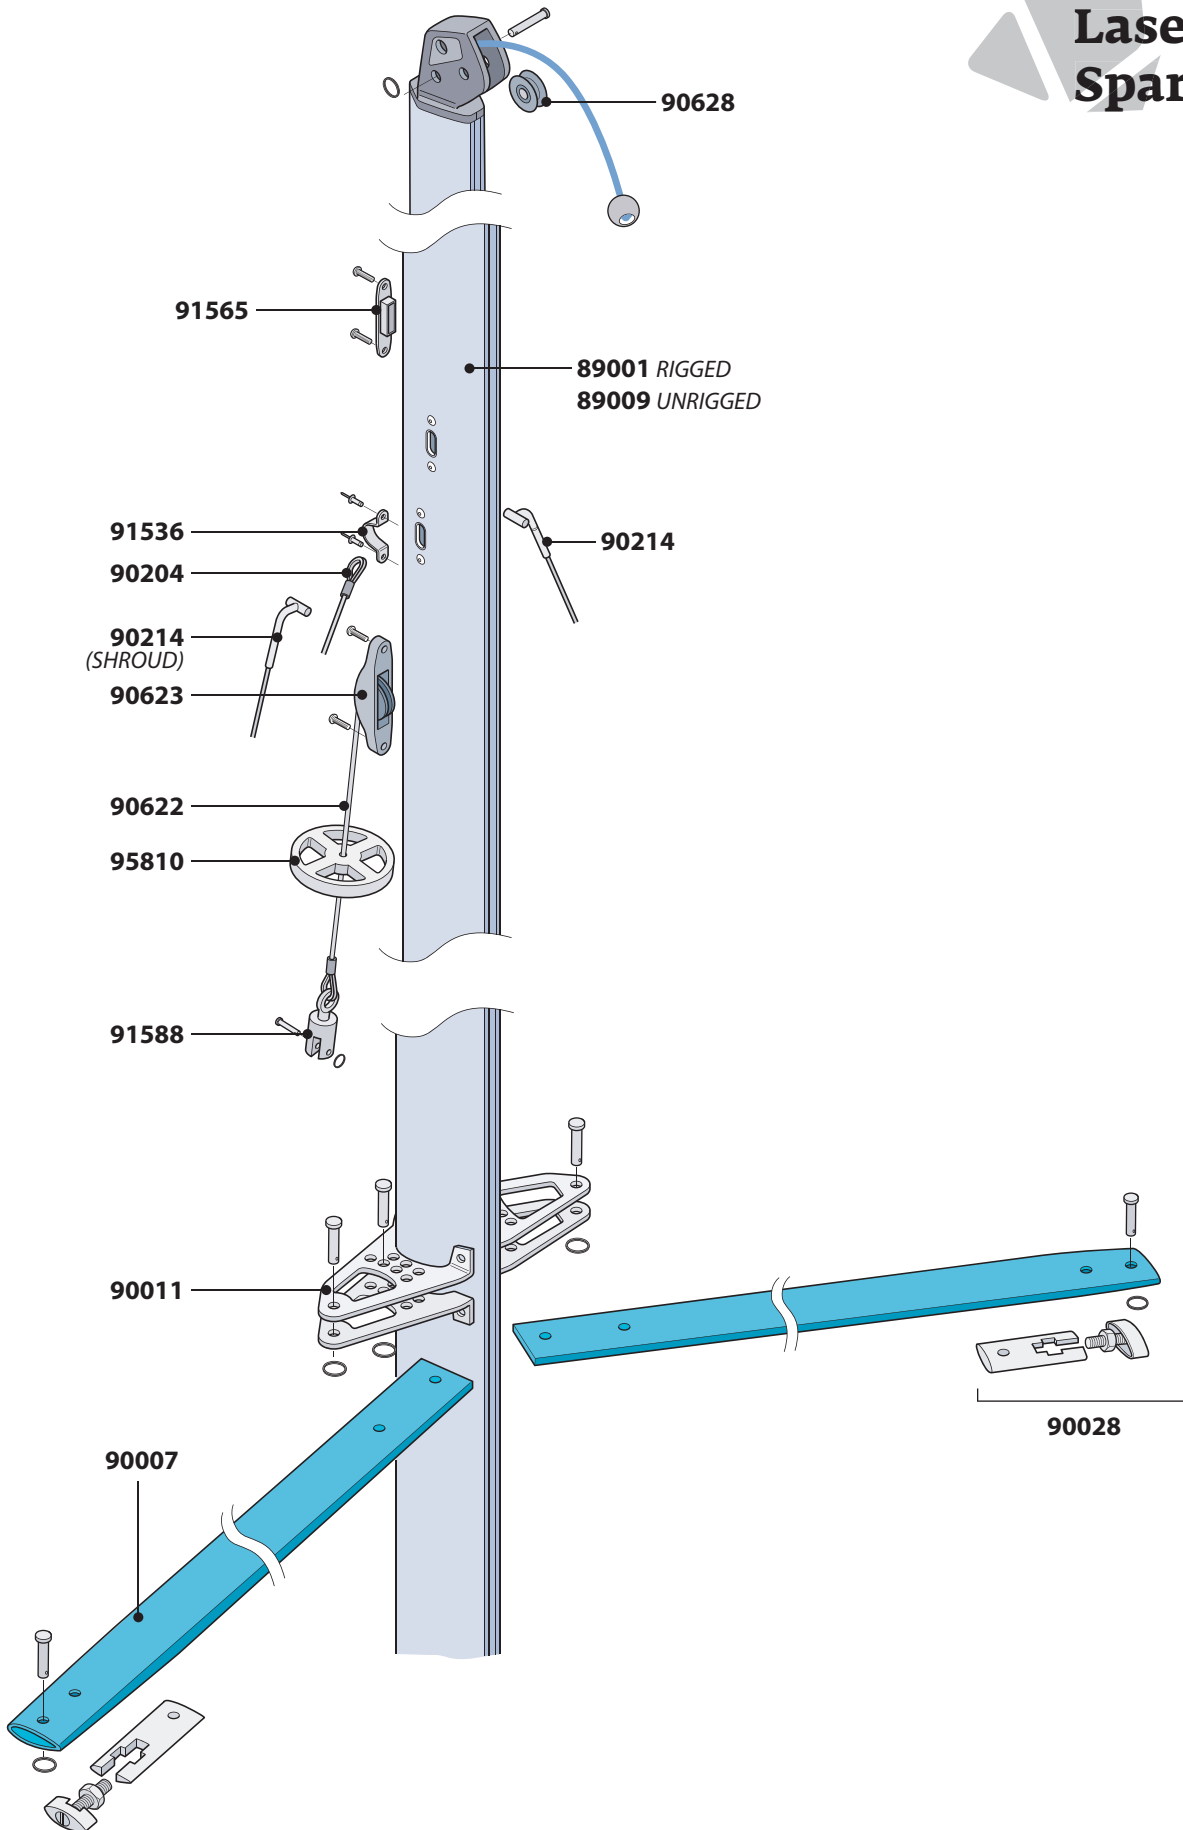

Laser 2000 Parts Locator

LaserPerformance™

Laser 2000 Sails

Laser 2000 Hull & Deck Fittings

Laser 2000 Spar Fittings

Laser 2000 Spar Fittings

Laser 2000 Boom Fittings

Laser 2000 Hull Fittings

Laser 2000 Rudder and Tiller