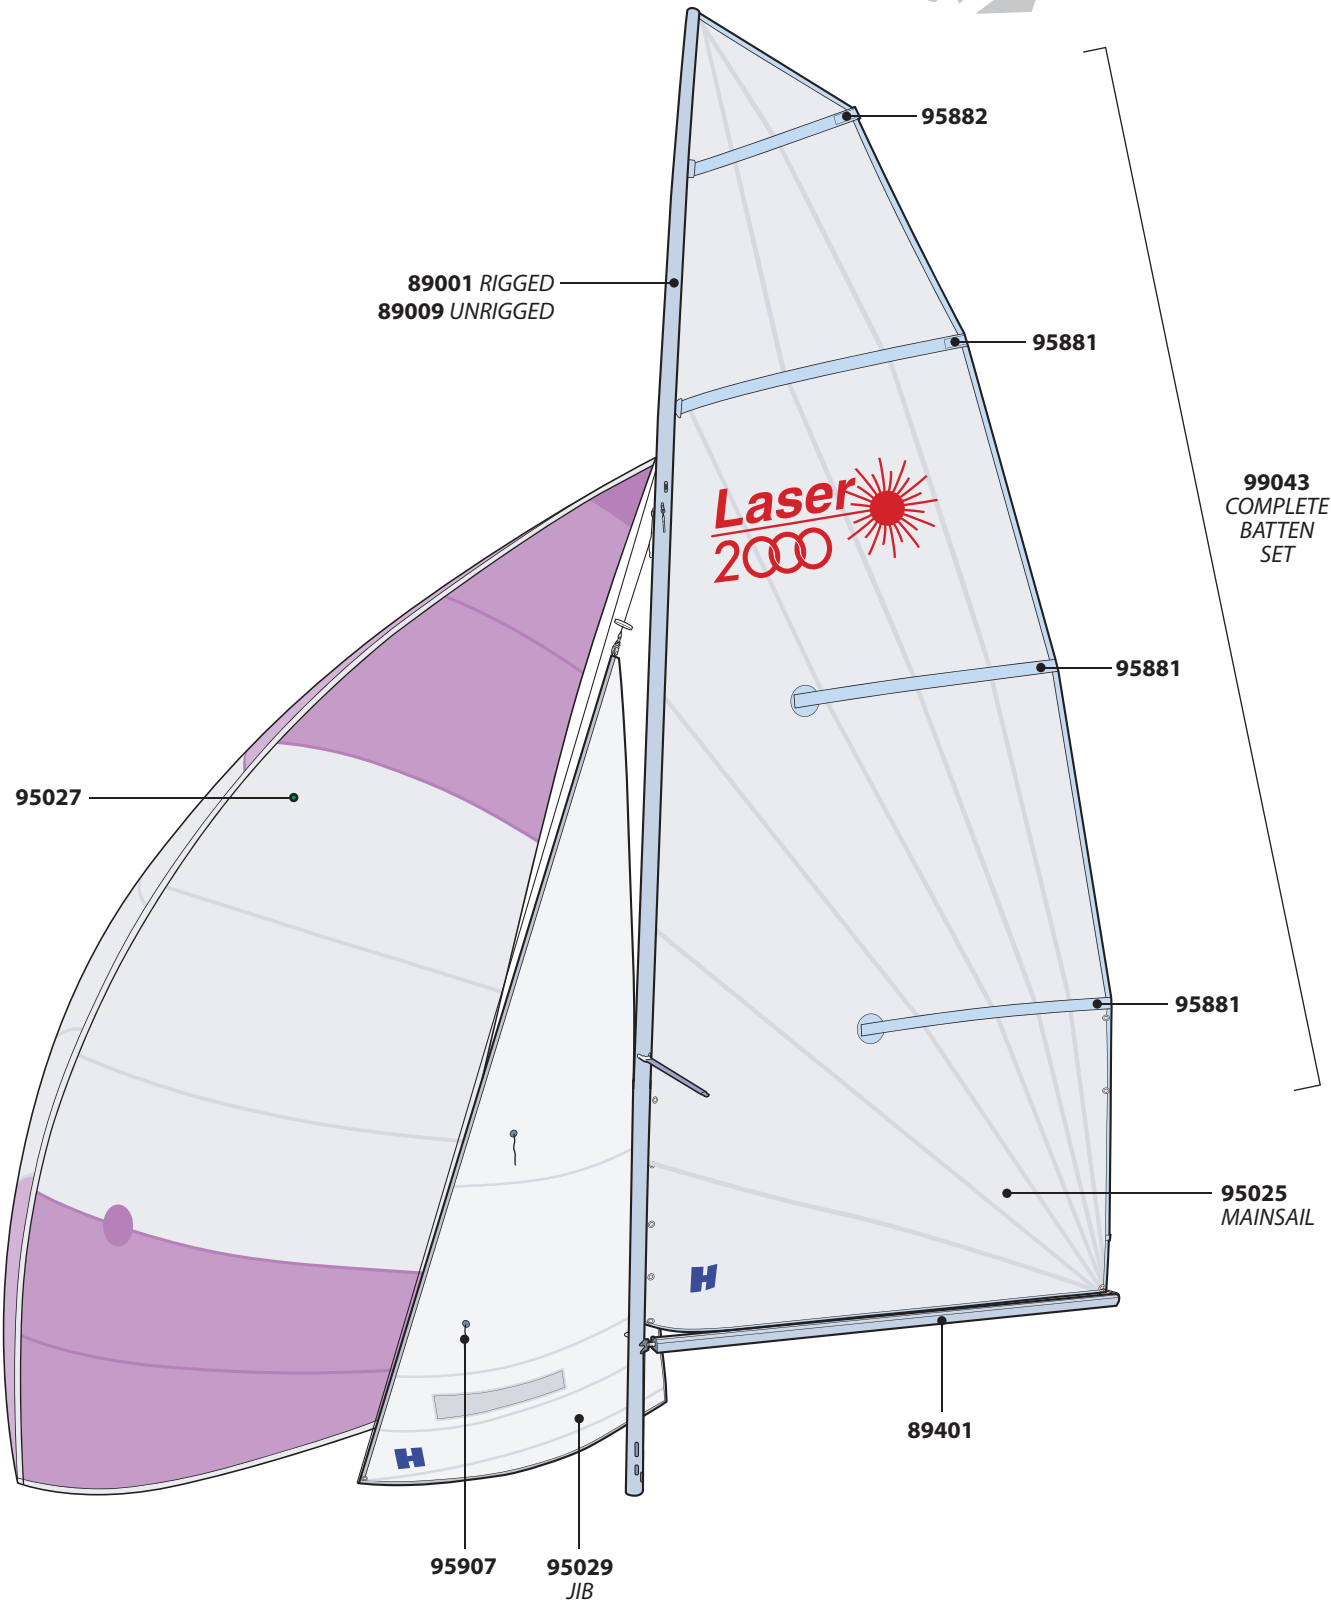

Laser 2000 Sails