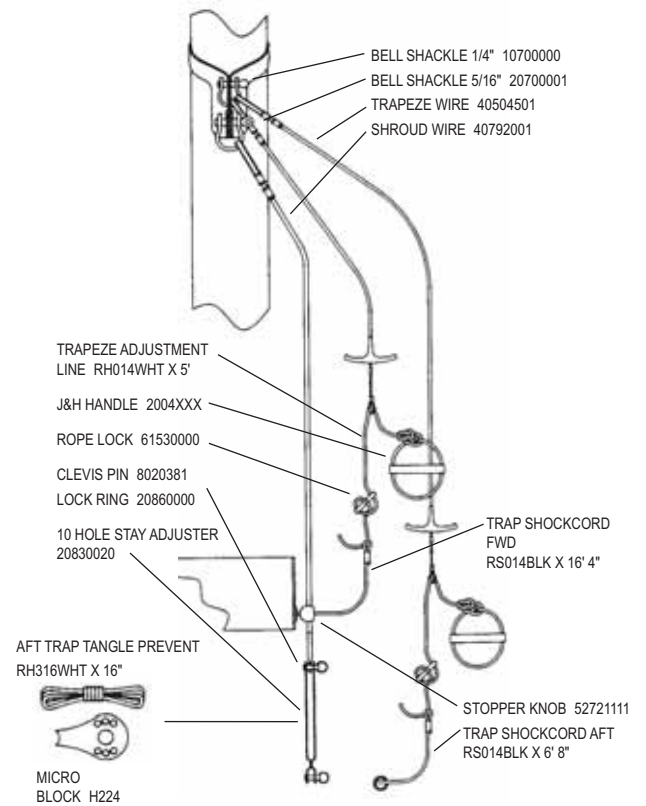

H20 MIRACLE REAR CROSSBAR

REAR EXTRUSION 40191031

- CAM 10480000
- CAM PIN 50312301
- ADJ SCREW 8032001
- PLUNGER 50312201
- SPRING 10430000
- TENSION SCREW 60450000

H2O MIRACLE RUDDER

H2O MIRACLE TILLER CROSSBAR AND EXTENSION

TILLER CROSSBAR-COMLETE 40521001
TILLER CONNECTER KIT 1953

H2O MIRACLE MAST

MAST ASSY. 40581000
COMPTIP 40401210

H2O MIRACLE SPREADER & DIAMOND WIRE SYSTEM

H2O MIRACLE FORESTAY AND JIB HALYARD

H2O MIRACLE SHROUDS AND TRAPEZE

H2O MIRACLE JIB FURLING KIT

COMPLETE FURLING KIT 48921001

* = (Shown as replacement part, Not included in kit)

H2O MIRACLE MAST ROTATION CONTROLS

H2O MIRACLE MAIN SAIL AND BATTENS

MAIN SAIL 40991XXX

BATTEN TIE LINE
RH112WHT X 18"

	BLACK
#1	12710030
#2	12720030
#3	12730030
#4	12740030
#5	12750030
#6/9	12760030
#7	12770030
#8	12780030
#0	12700030

BELL SHACKLE 10700000
QUAD BLOCK HSB39

CLEVIS PIN 8020431
LOCK RING 20860000

DOWNHAUL LINE
RM014BLK 25'