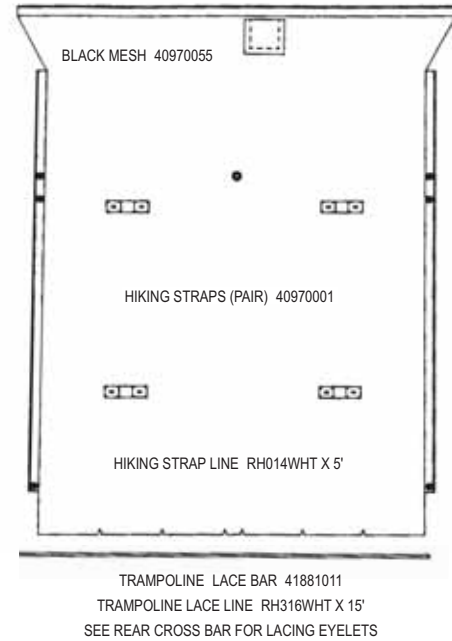

HOBIE 20

H20 REPLACEMENT HULL-PORT-WHITE 40010000
H20 REPLACEMENT HULL-STBD-WHITE 40020000

H20 MIRACLE TRAMPOLINE

(Does not include lace line or hiking straps)

H20 MIRACLE FRONT CROSSBAR

FWD EXTRUSION 40131031

H20 MIRACLE REAR CROSSBAR

REAR EXTRUSION 40191031

- CAM 10480000
- CAM PIN 50312301
- ADJ SCREW 8032001
- PLUNGER 50312201
- SPRING 10430000
- TENSION SCREW 60450000

H2O MIRACLE RUDDER

H2O MIRACLE TILLER CROSSBAR AND EXTENSION

	BLACK
#1	12710030
#2	12720030
#3	12730030
#4	12740030
#5	12750030
#6/9	12760030
#7	12770030
#8	12780030
#0	12700030

BELL SHACKLE 10700000
QUAD BLOCK HSB39

CLEVIS PIN 8020431
LOCK RING 20860000

DOWNHAUL LINE
RM014BLK 25'

UPPER BLOCK
H070SP (Special Order)

LOWER RATCHET BLOCK
H064 (Special Order)

MAINSHEET LINE
RY038XXX X 38'