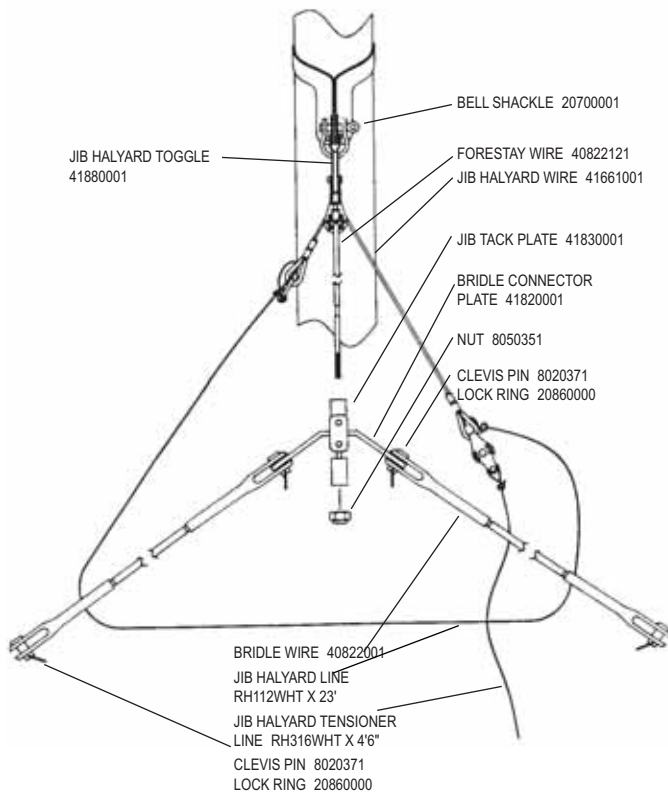

H20 MIRACLE REAR CROSSBAR

REAR EXTRUSION 40191031

- CAM 10480000
- CAM PIN 50312301
- ADJ SCREW 8032001
- PLUNGER 50312201
- SPRING 10430000
- TENSION SCREW 60450000

H2O MIRACLE RUDDER

H2O MIRACLE TILLER CROSSBAR AND EXTENSION

TILLER CROSSBAR-COMLETE 40521001
TILLER CONNECTER KIT 1953

H2O MIRACLE MAST

MAST ASSY. 40581000
COMPTIP 40401210

H2O MIRACLE SPREADER & DIAMOND WIRE SYSTEM

H2O MIRACLE FORESTAY AND JIB HALYARD

H2O MIRACLE SHROUDS AND TRAPEZE

H2O MIRACLE JIB FURLING KIT

COMPLETE FURLING KIT 48921001

* = (Shown as replacement part, Not included in kit)

H2O MIRACLE MAST ROTATION CONTROLS

H2O MIRACLE MAIN SAIL AND BATTENS

MAIN SAIL 40991XXX

BATTEN TIE LINE
RH112WHT X 18"

	BLACK
#1	12710030
#2	12720030
#3	12730030
#4	12740030
#5	12750030
#6/9	12760030
#7	12770030
#8	12780030
#0	12700030

BELL SHACKLE 10700000
QUAD BLOCK HSB39

CLEVIS PIN 8020431
LOCK RING 20860000

DOWNHAUL LINE
RM014BLK 25'