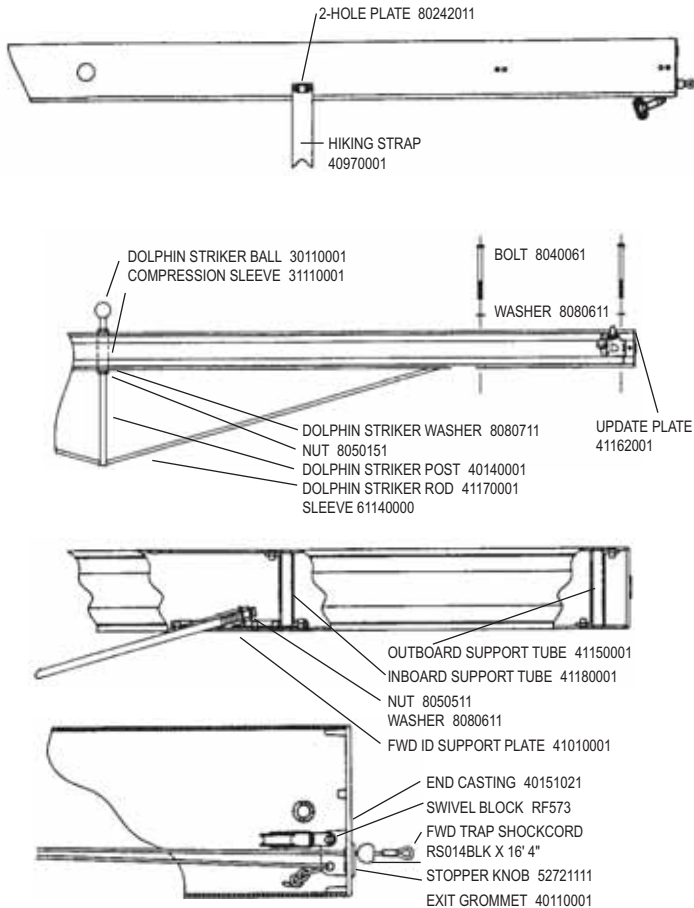

HOBIE 20

H20 REPLACEMENT HULL-PORT-WHITE 40010000
H20 REPLACEMENT HULL-STBD-WHITE 40020000

H20 MIRACLE TRAMPOLINE

(Does not include lace line or hiking straps)

H20 MIRACLE FRONT CROSSBAR

FWD EXTRUSION 40131031

H20 MIRACLE REAR CROSSBAR

REAR EXTRUSION 40191031

- CAM 10480000
- CAM PIN 50312301
- ADJ SCREW 8032001
- PLUNGER 50312201
- SPRING 10430000
- TENSION SCREW 60450000

H2O MIRACLE RUDDER

H2O MIRACLE TILLER CROSSBAR AND EXTENSION

	BLACK
#1	12710030
#2	12720030
#3	12730030
#4	12740030
#5	12750030
#6/9	12760030
#7	12770030
#8	12780030
#0	12700030

BELL SHACKLE 10700000
QUAD BLOCK HSB39

CLEVIS PIN 8020431
LOCK RING 20860000

DOWNHAUL LINE
RM014BLK 25'