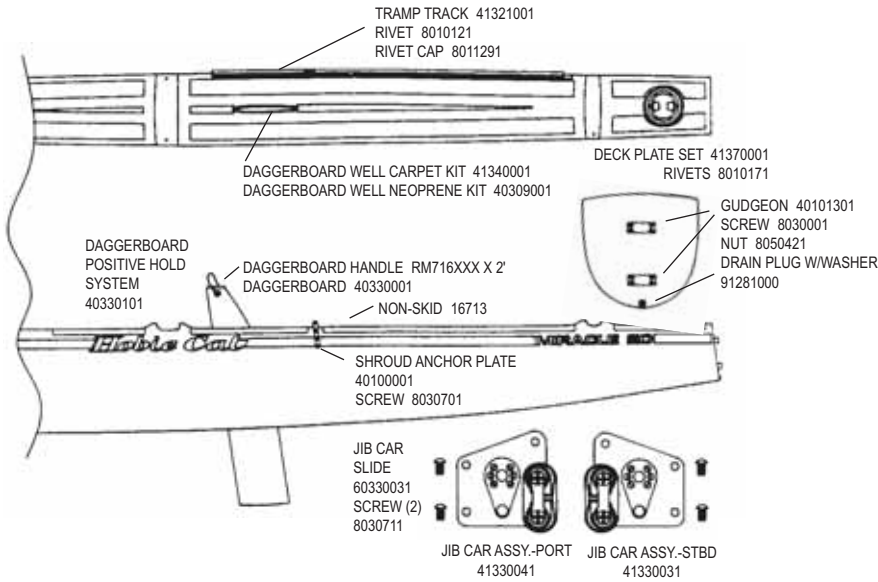

HOBIE 20

H20 REPLACEMENT HULL-PORT-WHITE 40010000
H20 REPLACEMENT HULL-STBD-WHITE 40020000

H20 MIRACLE TRAMPOLINE

(Does not include lace line or hiking straps)

H20 MIRACLE FRONT CROSSBAR

FWD EXTRUSION 40131031

H20 MIRACLE REAR CROSSBAR

REAR EXTRUSION 40191031

- CAM 10480000
- CAM PIN 50312301
- ADJ SCREW 8032001
- PLUNGER 50312201
- SPRING 10430000
- TENSION SCREW 60450000

H2O MIRACLE RUDDER

H2O MIRACLE TILLER CROSSBAR AND EXTENSION

	BLACK
#1	12710030
#2	12720030
#3	12730030
#4	12740030
#5	12750030
#6/9	12760030
#7	12770030
#8	12780030
#0	12700030

BELL SHACKLE 10700000
QUAD BLOCK HSB39

CLEVIS PIN 8020431
LOCK RING 20860000

DOWNHAUL LINE
RM014BLK 25'