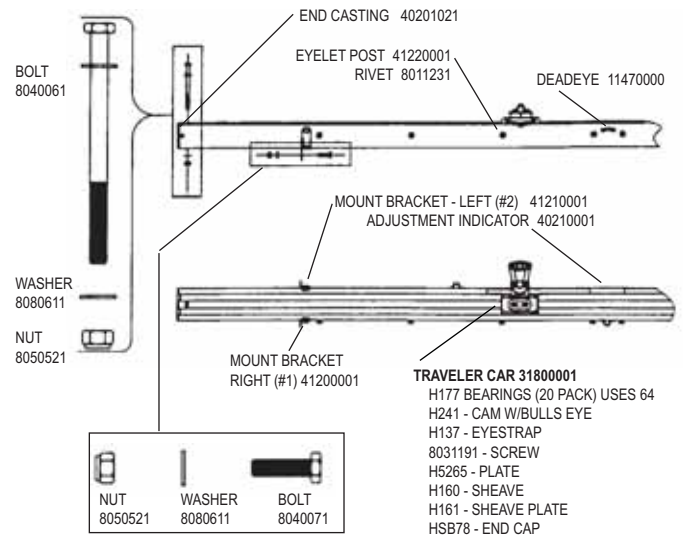

HOBIE 20

H20 REPLACEMENT HULL-PORT-WHITE 40010000
H20 REPLACEMENT HULL-STBD-WHITE 40020000

H20 MIRACLE TRAMPOLINE

(Does not include lace line or hiking straps)

H20 MIRACLE FRONT CROSSBAR

FWD EXTRUSION 40131031

H20 MIRACLE REAR CROSSBAR

REAR EXTRUSION 40191031

- CAM 10480000
- CAM PIN 50312301
- ADJ SCREW 8032001
- PLUNGER 50312201
- SPRING 10430000
- TENSION SCREW 60450000

H2O MIRACLE RUDDER

H2O MIRACLE TILLER CROSSBAR AND EXTENSION

	BLACK
#1	12710030
#2	12720030
#3	12730030
#4	12740030
#5	12750030
#6/9	12760030
#7	12770030
#8	12780030
#0	12700030

BELL SHACKLE 10700000
QUAD BLOCK HSB39

CLEVIS PIN 8020431
LOCK RING 20860000

DOWNHAUL LINE
RM014BLK 25'

H2O MIRACLE JIB SYSTEM

JIB SAIL 40992010

JIB CLEW ATTACHMENT LINE
RH014WHT X 2' 6"

BLOCK H082

BELL SHACKLE
10700000

BARBER HAULER RING 61290011

JIB SHEET LINE RY516XXX X 45'

JIB SHEET BLOCK H188