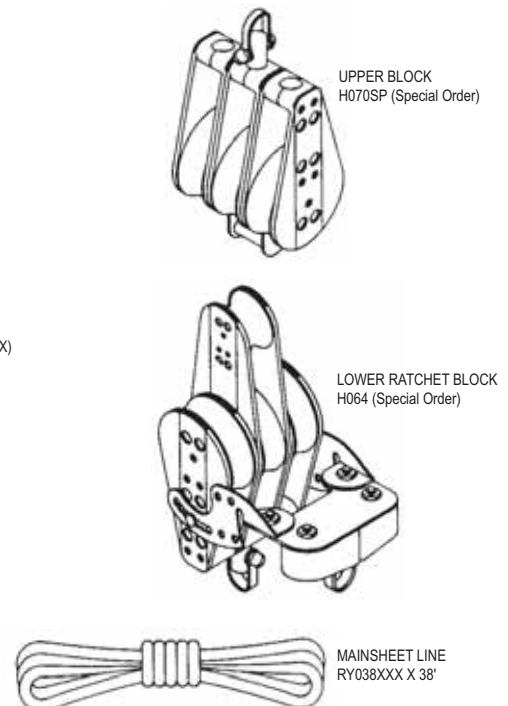

BLOCK HANGER 40760001
SCREW 8032211
NUT 8050211

OUTHAUL TENSIONER RS014BLK X 5'

CLAM CLEAT W/ROLLER 47070041

BOOM ASSY. 40721001

BLOCK H225

GOOSENECK PIN 40770001
ROLL PIN 50502201
FWD BOOM CAP 40741021

OUTHAUL LINE RH316WHT X 13' 6"
STOPPER KNOB 52721111
CLEAT 61070010

H2O MIRACLE JIB SYSTEM

JIB SAIL 40992010

JIB CLEW ATTACHMENT LINE
RH014WHT X 2' 6"

BLOCK H082

BELL SHACKLE
10700000

BARBER HAULER RING 61290011

JIB SHEET LINE RY516XXX X 45'

JIB SHEET BLOCK H188

JIB BLOCK WIRE (FOR BOATS ABOVE SN CM0191XXXX)
40960005
CURRENT CONFIGURATION USED SPECTRA

CLEVIS PIN 8020021
LOCK RING 10860001

4-WAY BUNGEE RS038BLK X 3'

JIB SHEET ADJUSTMENT LINE
RH014WHT X 17' 6"

H2O MIRACLE MAINSHEET SYSTEM

UPPER BLOCK
H070SP (Special Order)

LOWER RATCHET BLOCK
H064 (Special Order)

MAINSHEET LINE
RY038XXX X 38'