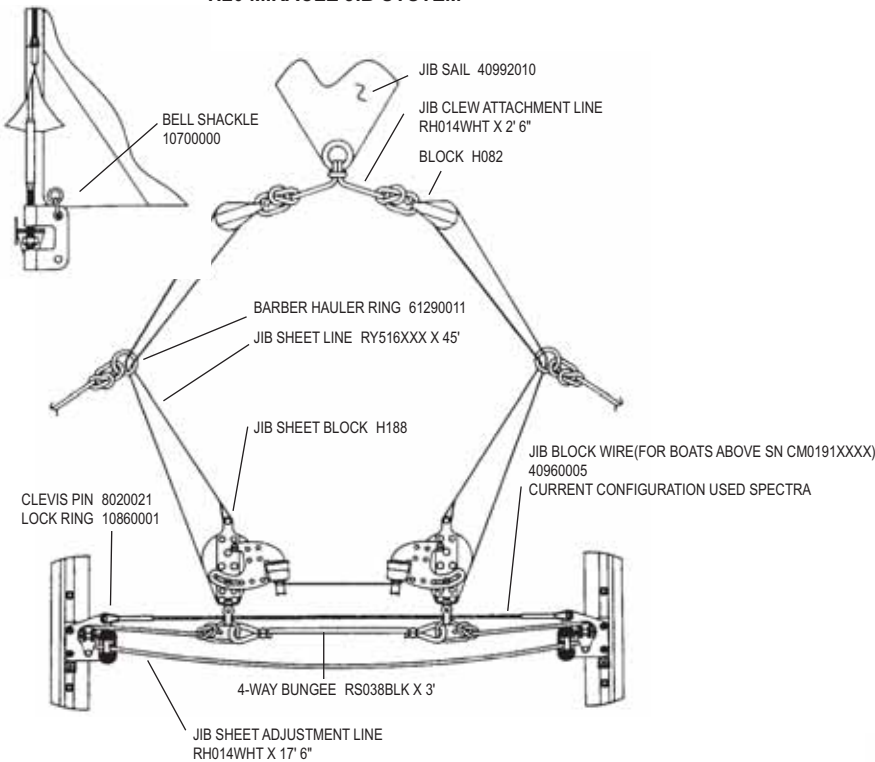

BLOCK HANGER 40760001
SCREW 8032211
NUT 8050211

OUTHAUL TENSIONER RS014BLK X 5'

CLAM CLEAT W/ROLLER 47070041

BOOM ASSY. 40721001

BLOCK H225

GOOSENECK PIN 40770001
ROLL PIN 50502201
FWD BOOM CAP 40741021

OUTHAUL LINE RH316WHT X 13' 6"
STOPPER KNOB 52721111
CLEAT 61070010

H2O MIRACLE JIB SYSTEM

JIB SAIL 40992010

JIB CLEW ATTACHMENT LINE
RH014WHT X 2' 6"

BLOCK H082

BELL SHACKLE
10700000

BARBER HAULER RING 61290011

JIB SHEET LINE RY516XXX X 45'

JIB SHEET BLOCK H188