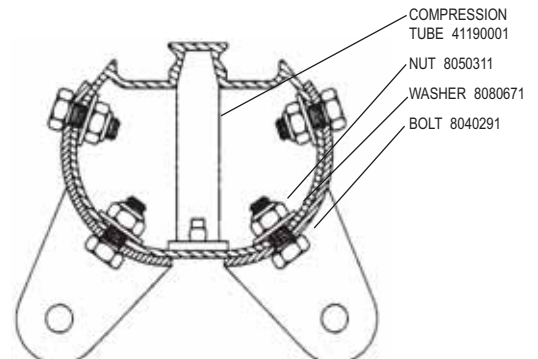

H20 MIRACLE REAR CROSSBAR

REAR EXTRUSION 40191031

- CAM 10480000
- CAM PIN 50312301
- ADJ SCREW 8032001
- PLUNGER 50312201
- SPRING 10430000
- TENSION SCREW 60450000

H2O MIRACLE RUDDER

H2O MIRACLE TILLER CROSSBAR AND EXTENSION

	BLACK
#1	12710030
#2	12720030
#3	12730030
#4	12740030
#5	12750030
#6/9	12760030
#7	12770030
#8	12780030
#0	12700030

BELL SHACKLE 10700000
QUAD BLOCK HSB39

CLEVIS PIN 8020431
LOCK RING 20860000

DOWNHAUL LINE
RM014BLK 25'