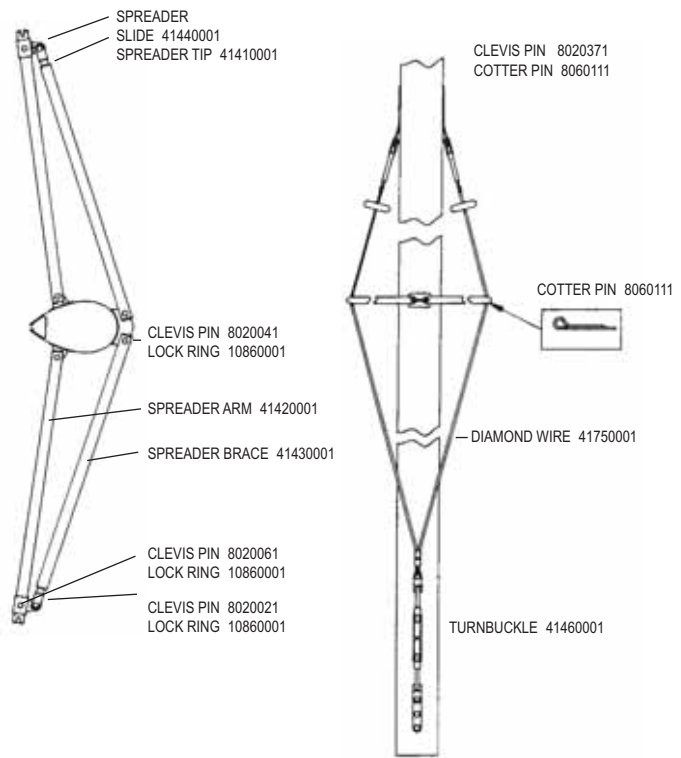

H20 MIRACLE REAR CROSSBAR

REAR EXTRUSION 40191031

- CAM 10480000
- CAM PIN 50312301
- ADJ SCREW 8032001
- PLUNGER 50312201
- SPRING 10430000
- TENSION SCREW 60450000

H2O MIRACLE RUDDER

H2O MIRACLE TILLER CROSSBAR AND EXTENSION

TILLER CROSSBAR-COMLETE 40521001
TILLER CONNECTER KIT 1953

H2O MIRACLE MAST

MAST ASSY. 40581000
COMPTIP 40401210

H2O MIRACLE SPREADER & DIAMOND WIRE SYSTEM

H2O MIRACLE FORESTAY AND JIB HALYARD

H2O MIRACLE SHROUDS AND TRAPEZE

H2O MIRACLE JIB FURLING KIT

COMPLETE FURLING KIT 48921001

* = (Shown as replacement part, Not included in kit)

H2O MIRACLE MAST ROTATION CONTROLS

H2O MIRACLE MAIN SAIL AND BATTENS

MAIN SAIL 40991XXX

BATTEN TIE LINE
RH112WHT X 18"

	BLACK
#1	12710030
#2	12720030
#3	12730030
#4	12740030
#5	12750030
#6/9	12760030
#7	12770030
#8	12780030
#0	12700030

BELL SHACKLE 10700000
QUAD BLOCK HSB39

CLEVIS PIN 8020431
LOCK RING 20860000

DOWNHAUL LINE
RM014BLK 25'