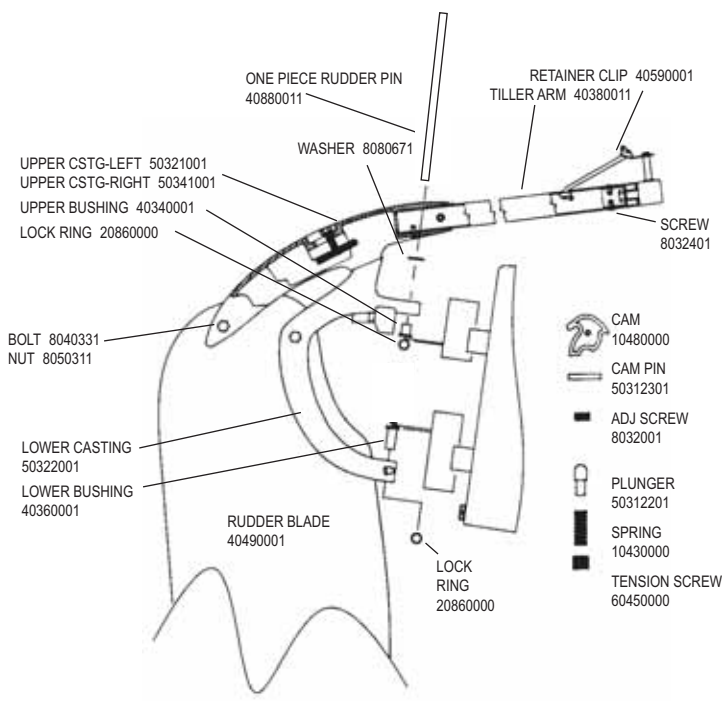

H20 MIRACLE REAR CROSSBAR

REAR EXTRUSION 40191031

- CAM 10480000
- CAM PIN 50312301
- ADJ SCREW 8032001
- PLUNGER 50312201
- SPRING 10430000
- TENSION SCREW 60450000

H2O MIRACLE RUDDER

H2O MIRACLE TILLER CROSSBAR AND EXTENSION

	BLACK
#1	12710030
#2	12720030
#3	12730030
#4	12740030
#5	12750030
#6/9	12760030
#7	12770030
#8	12780030
#0	12700030

BELL SHACKLE 10700000
QUAD BLOCK HSB39

CLEVIS PIN 8020431
LOCK RING 20860000

DOWNHAUL LINE
RM014BLK 25'