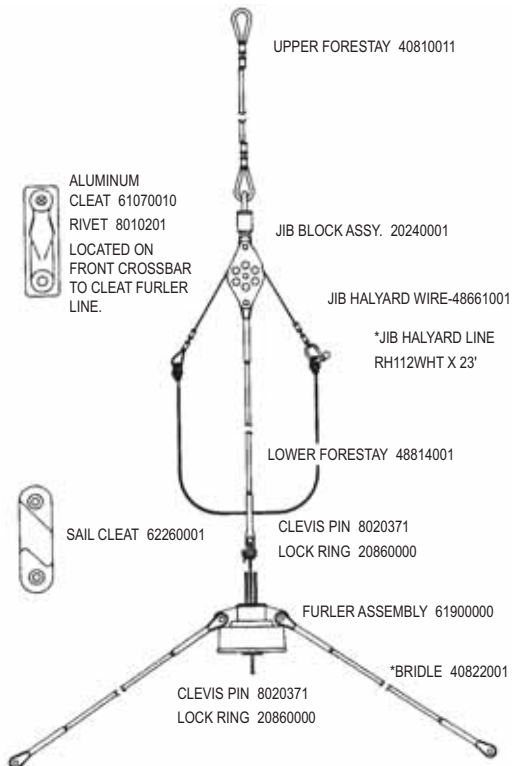

H20 MIRACLE REAR CROSSBAR

REAR EXTRUSION 40191031

- CAM 10480000
- CAM PIN 50312301
- ADJ SCREW 8032001
- PLUNGER 50312201
- SPRING 10430000
- TENSION SCREW 60450000

H2O MIRACLE RUDDER

H2O MIRACLE TILLER CROSSBAR AND EXTENSION

TILLER CROSSBAR-COMLETE 40521001
TILLER CONNECTER KIT 1953

H2O MIRACLE MAST

MAST ASSY. 40581000
COMPTIP 40401210

H2O MIRACLE SPREADER & DIAMOND WIRE SYSTEM

H2O MIRACLE FORESTAY AND JIB HALYARD

H2O MIRACLE SHROUDS AND TRAPEZE

H2O MIRACLE JIB FURLING KIT

COMPLETE FURLING KIT 48921001

* = (Shown as replacement part, Not included in kit)

H2O MIRACLE MAST ROTATION CONTROLS

H2O MIRACLE MAIN SAIL AND BATTENS

MAIN SAIL 40991XXX

BATTEN TIE LINE
RH112WHT X 18"

	BLACK
#1	12710030
#2	12720030
#3	12730030
#4	12740030
#5	12750030
#6/9	12760030
#7	12770030
#8	12780030
#0	12700030

BELL SHACKLE 10700000
QUAD BLOCK HSB39

CLEVIS PIN 8020431
LOCK RING 20860000

DOWNHAUL LINE
RM014BLK 25'