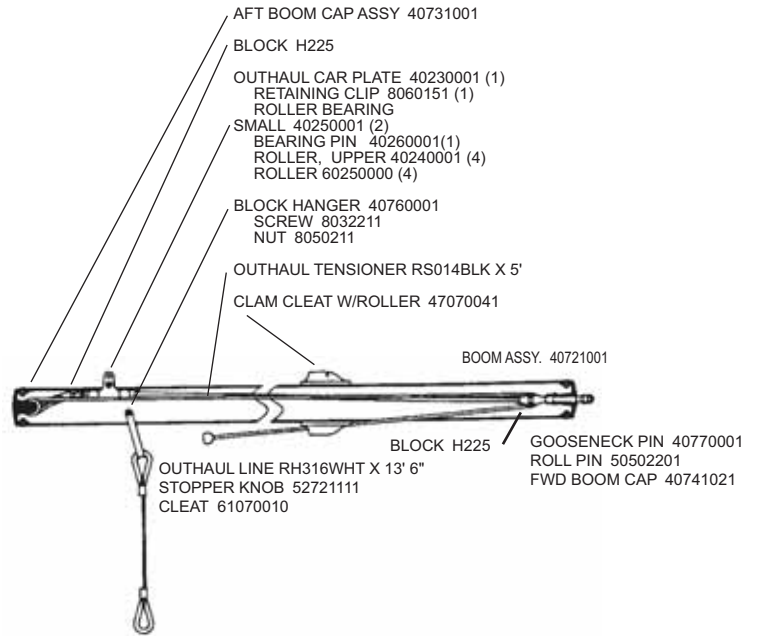

H2O MIRACLE BOOM

AFT BOOM CAP ASSY 40731001

BLOCK H225

OUTHAUL CAR PLATE 40230001 (1)
RETAINING CLIP 8060151 (1)
ROLLER BEARING
SMALL 40250001 (2)
BEARING PIN 40260001(1)
ROLLER, UPPER 40240001 (4)
ROLLER 60250000 (4)

BLOCK HANGER 40760001
SCREW 8032211
NUT 8050211

OUTHAUL TENSIONER RS014BLK X 5'

CLAM CLEAT W/ROLLER 47070041

BOOM ASSY. 40721001

BLOCK H225

GOOSENECK PIN 40770001
ROLL PIN 50502201
FWD BOOM CAP 40741021

OUTHAUL LINE RH316WHT X 13' 6"
STOPPER KNOB 52721111
CLEAT 61070010