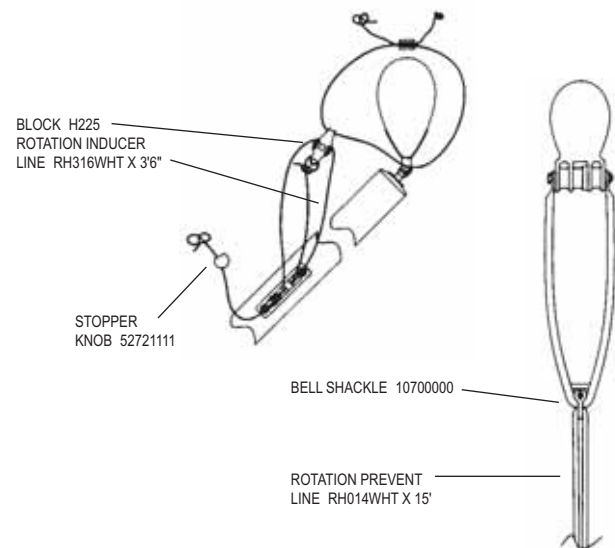

H20 MIRACLE REAR CROSSBAR

REAR EXTRUSION 40191031

- CAM 10480000
- CAM PIN 50312301
- ADJ SCREW 8032001
- PLUNGER 50312201
- SPRING 10430000
- TENSION SCREW 60450000

H2O MIRACLE RUDDER

H2O MIRACLE TILLER CROSSBAR AND EXTENSION

TILLER CROSSBAR-COMLETE 40521001
TILLER CONNECTER KIT 1953

H2O MIRACLE MAST

MAST ASSY. 40581000
COMPTIP 40401210

H2O MIRACLE SPREADER & DIAMOND WIRE SYSTEM

H2O MIRACLE FORESTAY AND JIB HALYARD

H2O MIRACLE SHROUDS AND TRAPEZE

H2O MIRACLE JIB FURLING KIT

COMPLETE FURLING KIT 48921001

* = (Shown as replacement part, Not included in kit)

H2O MIRACLE MAST ROTATION CONTROLS

H2O MIRACLE MAIN SAIL AND BATTENS

MAIN SAIL 40991XXX

BATTEN TIE LINE
RH112WHT X 18"

	BLACK
#1	12710030
#2	12720030
#3	12730030
#4	12740030
#5	12750030
#6/9	12760030
#7	12770030
#8	12780030
#0	12700030

BELL SHACKLE 10700000
QUAD BLOCK HSB39

CLEVIS PIN 8020431
LOCK RING 20860000

DOWNHAUL LINE
RM014BLK 25'