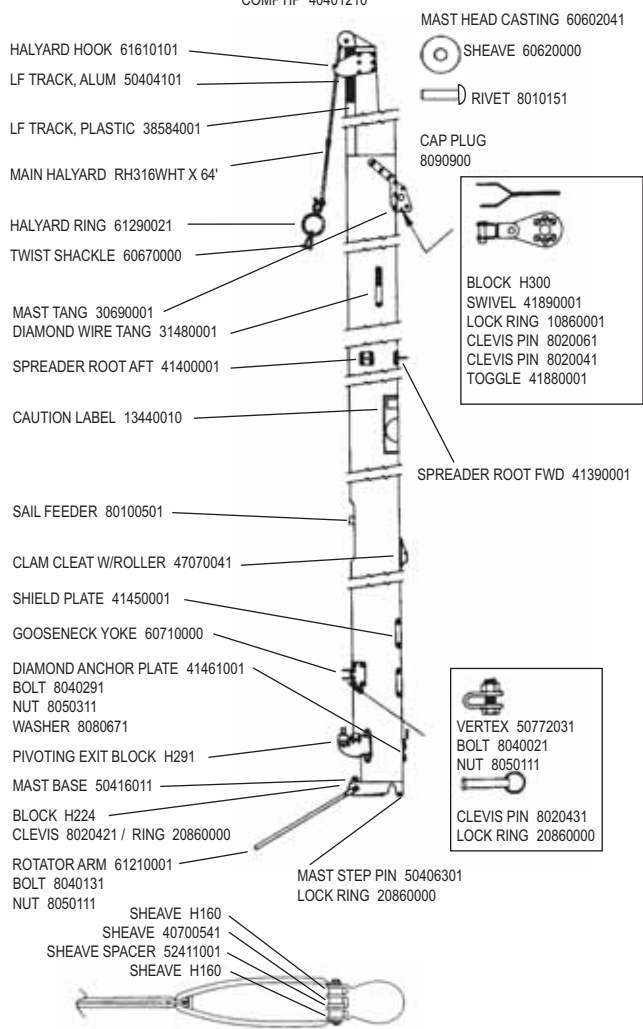

H2O MIRACLE MAST

MAST ASSY. 40581000
COMPTIP 40401210