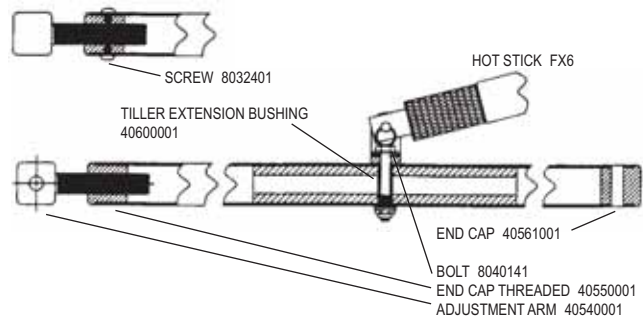

H2O MIRACLE TILLER CROSSBAR AND EXTENSION

TILLER CROSSBAR-COMLETE 40521001
TILLER CONNECTER KIT 1953