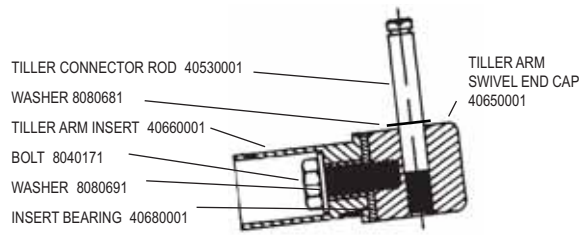

H20 MIRACLE REAR CROSSBAR

REAR EXTRUSION 40191031

- CAM 10480000
- CAM PIN 50312301
- ADJ SCREW 8032001
- PLUNGER 50312201
- SPRING 10430000
- TENSION SCREW 60450000

H2O MIRACLE RUDDER

H2O MIRACLE TILLER CROSSBAR AND EXTENSION

	BLACK
#1	12710030
#2	12720030
#3	12730030
#4	12740030
#5	12750030
#6/9	12760030
#7	12770030
#8	12780030
#0	12700030

BELL SHACKLE 10700000
QUAD BLOCK HSB39

CLEVIS PIN 8020431
LOCK RING 20860000

DOWNHAUL LINE
RM014BLK 25'