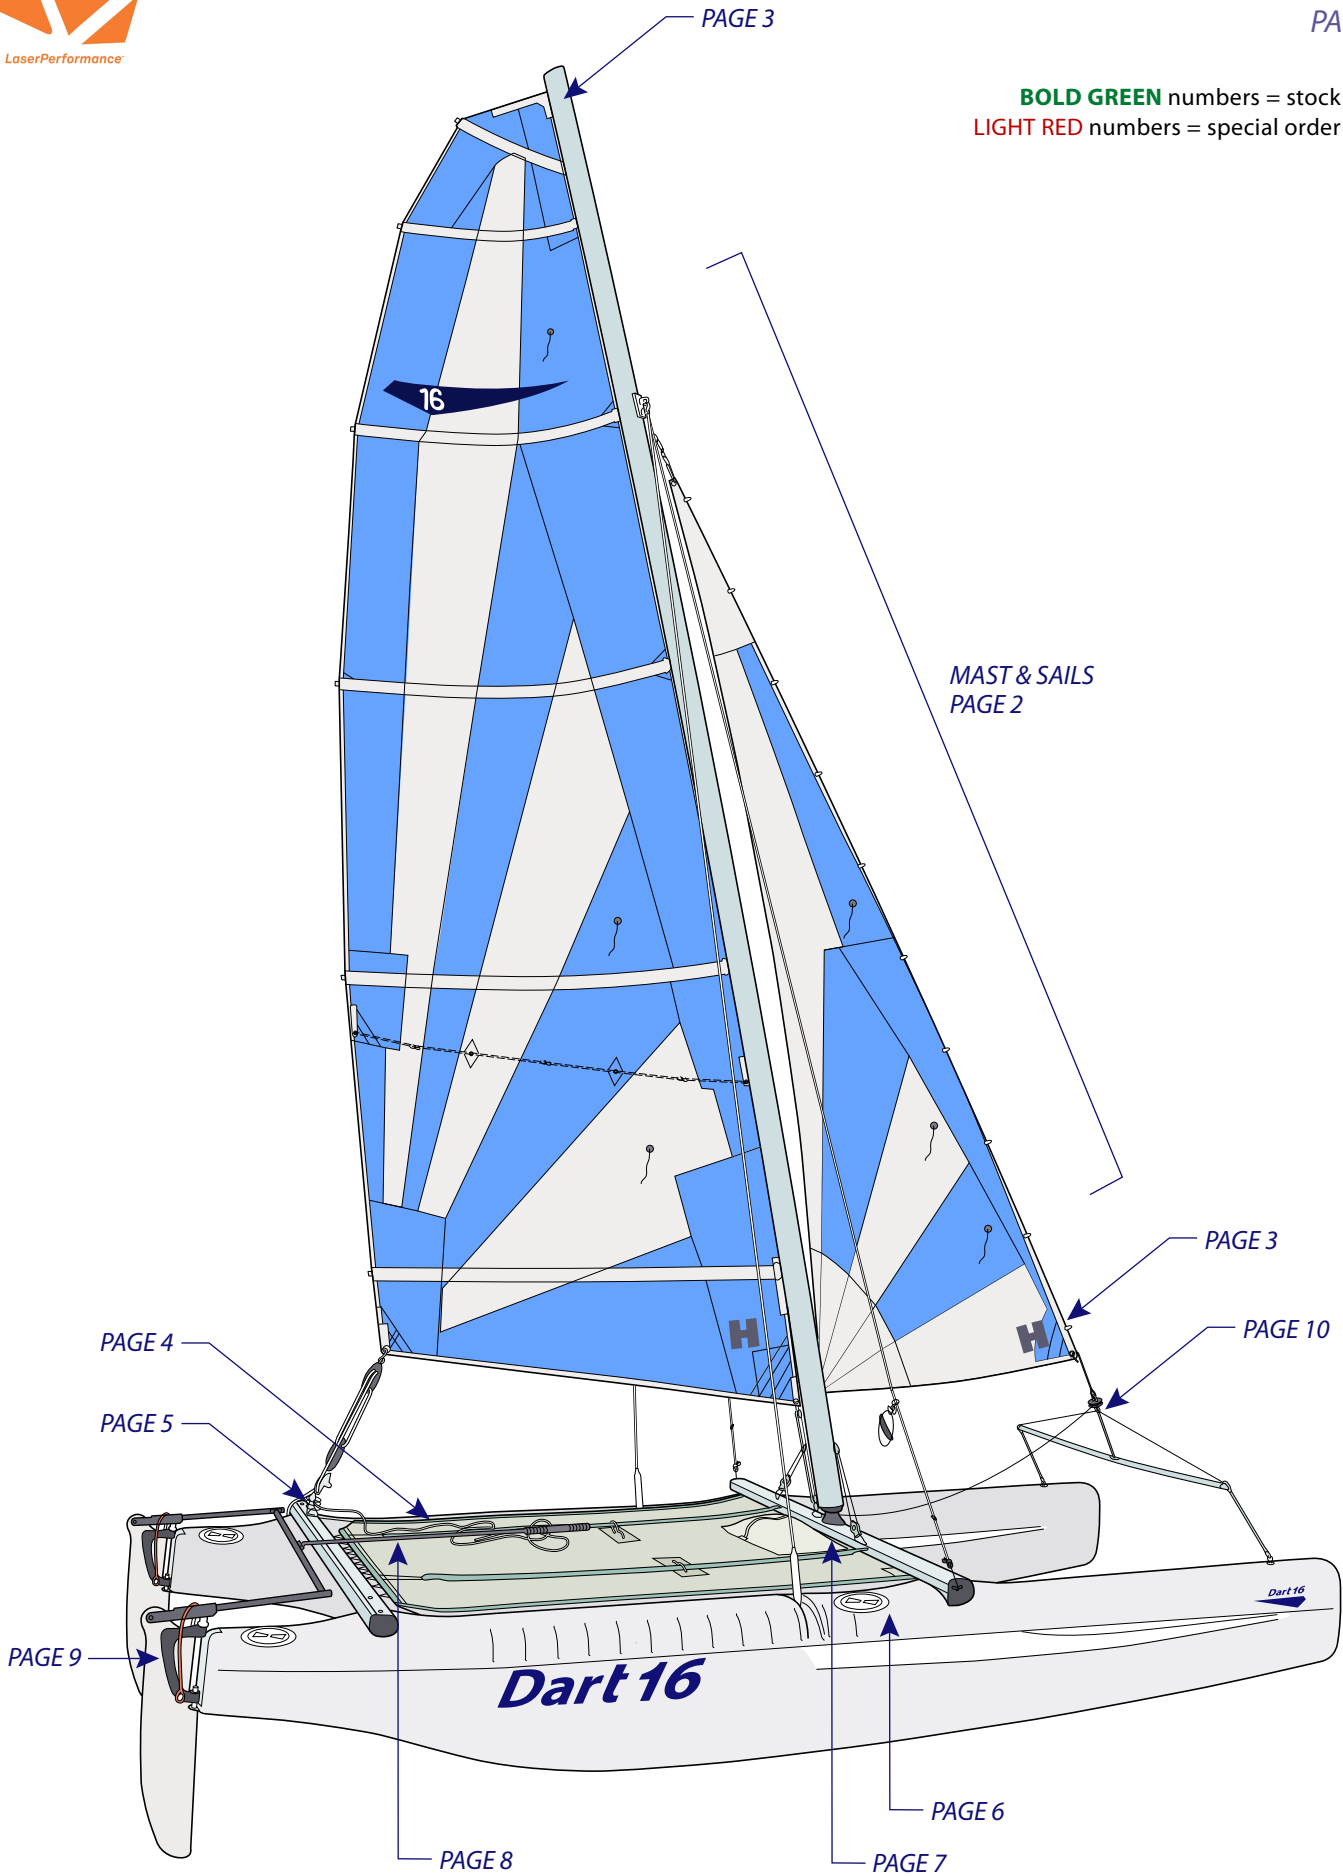

**BOLD GREEN** numbers = stock item  
**LIGHT RED** numbers = special order item

# Dart 16

PAGE 2

**BOLD GREEN** numbers = stock item  
**LIGHT RED** numbers = special order item

## SAIL NUMBERS

Sail No.

0	<b>3410F</b>
1	<b>3411F</b>
2	<b>3412F</b>
3	<b>3413F</b>
4	<b>3414F</b>
5	<b>3415F</b>
6	<b>3416F</b>
7	<b>3417F</b>
8	<b>3418F</b>
9	<b>3416F</b>

**BOLD GREEN** numbers = stock item  
**LIGHT RED** numbers = special order item