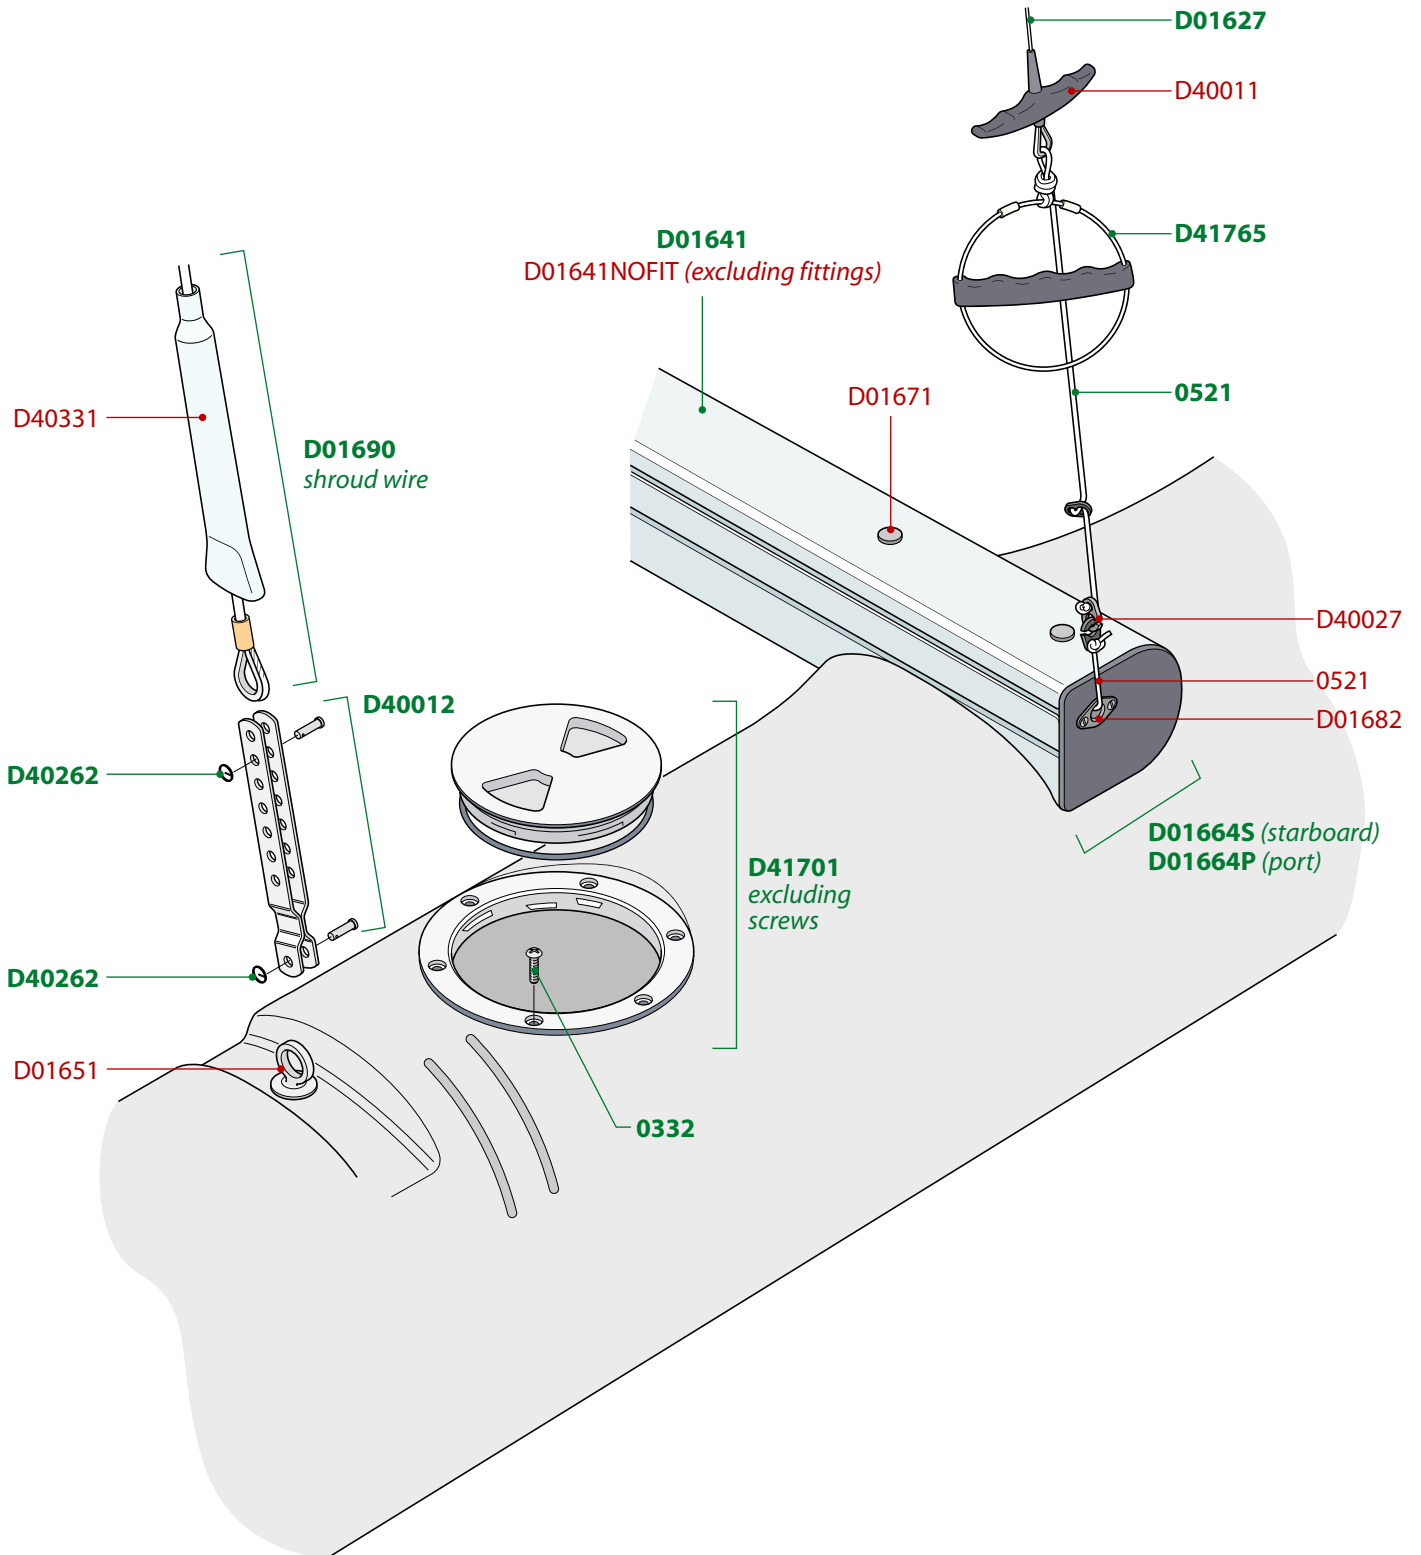

**BOLD GREEN** numbers = stock item  
**LIGHT RED** numbers = special order item

# Dart 16

PAGE 5

**BOLD GREEN** numbers = stock item  
**LIGHT RED** numbers = special order item

**IMPORTANT NOTICE:** All diagrams, drawings and related information are the intellectual property of LaserPerformance. Any copying, distributing or other use without our prior written permission is strictly prohibited. © 2006 LaserPerformance.

**BOLD GREEN** numbers = stock item  
**LIGHT RED** numbers = special order item

**BOLD GREEN** numbers = stock item  
**LIGHT RED** numbers = special order item

**BOLD GREEN** numbers = stock item  
**LIGHT RED** numbers = special order item