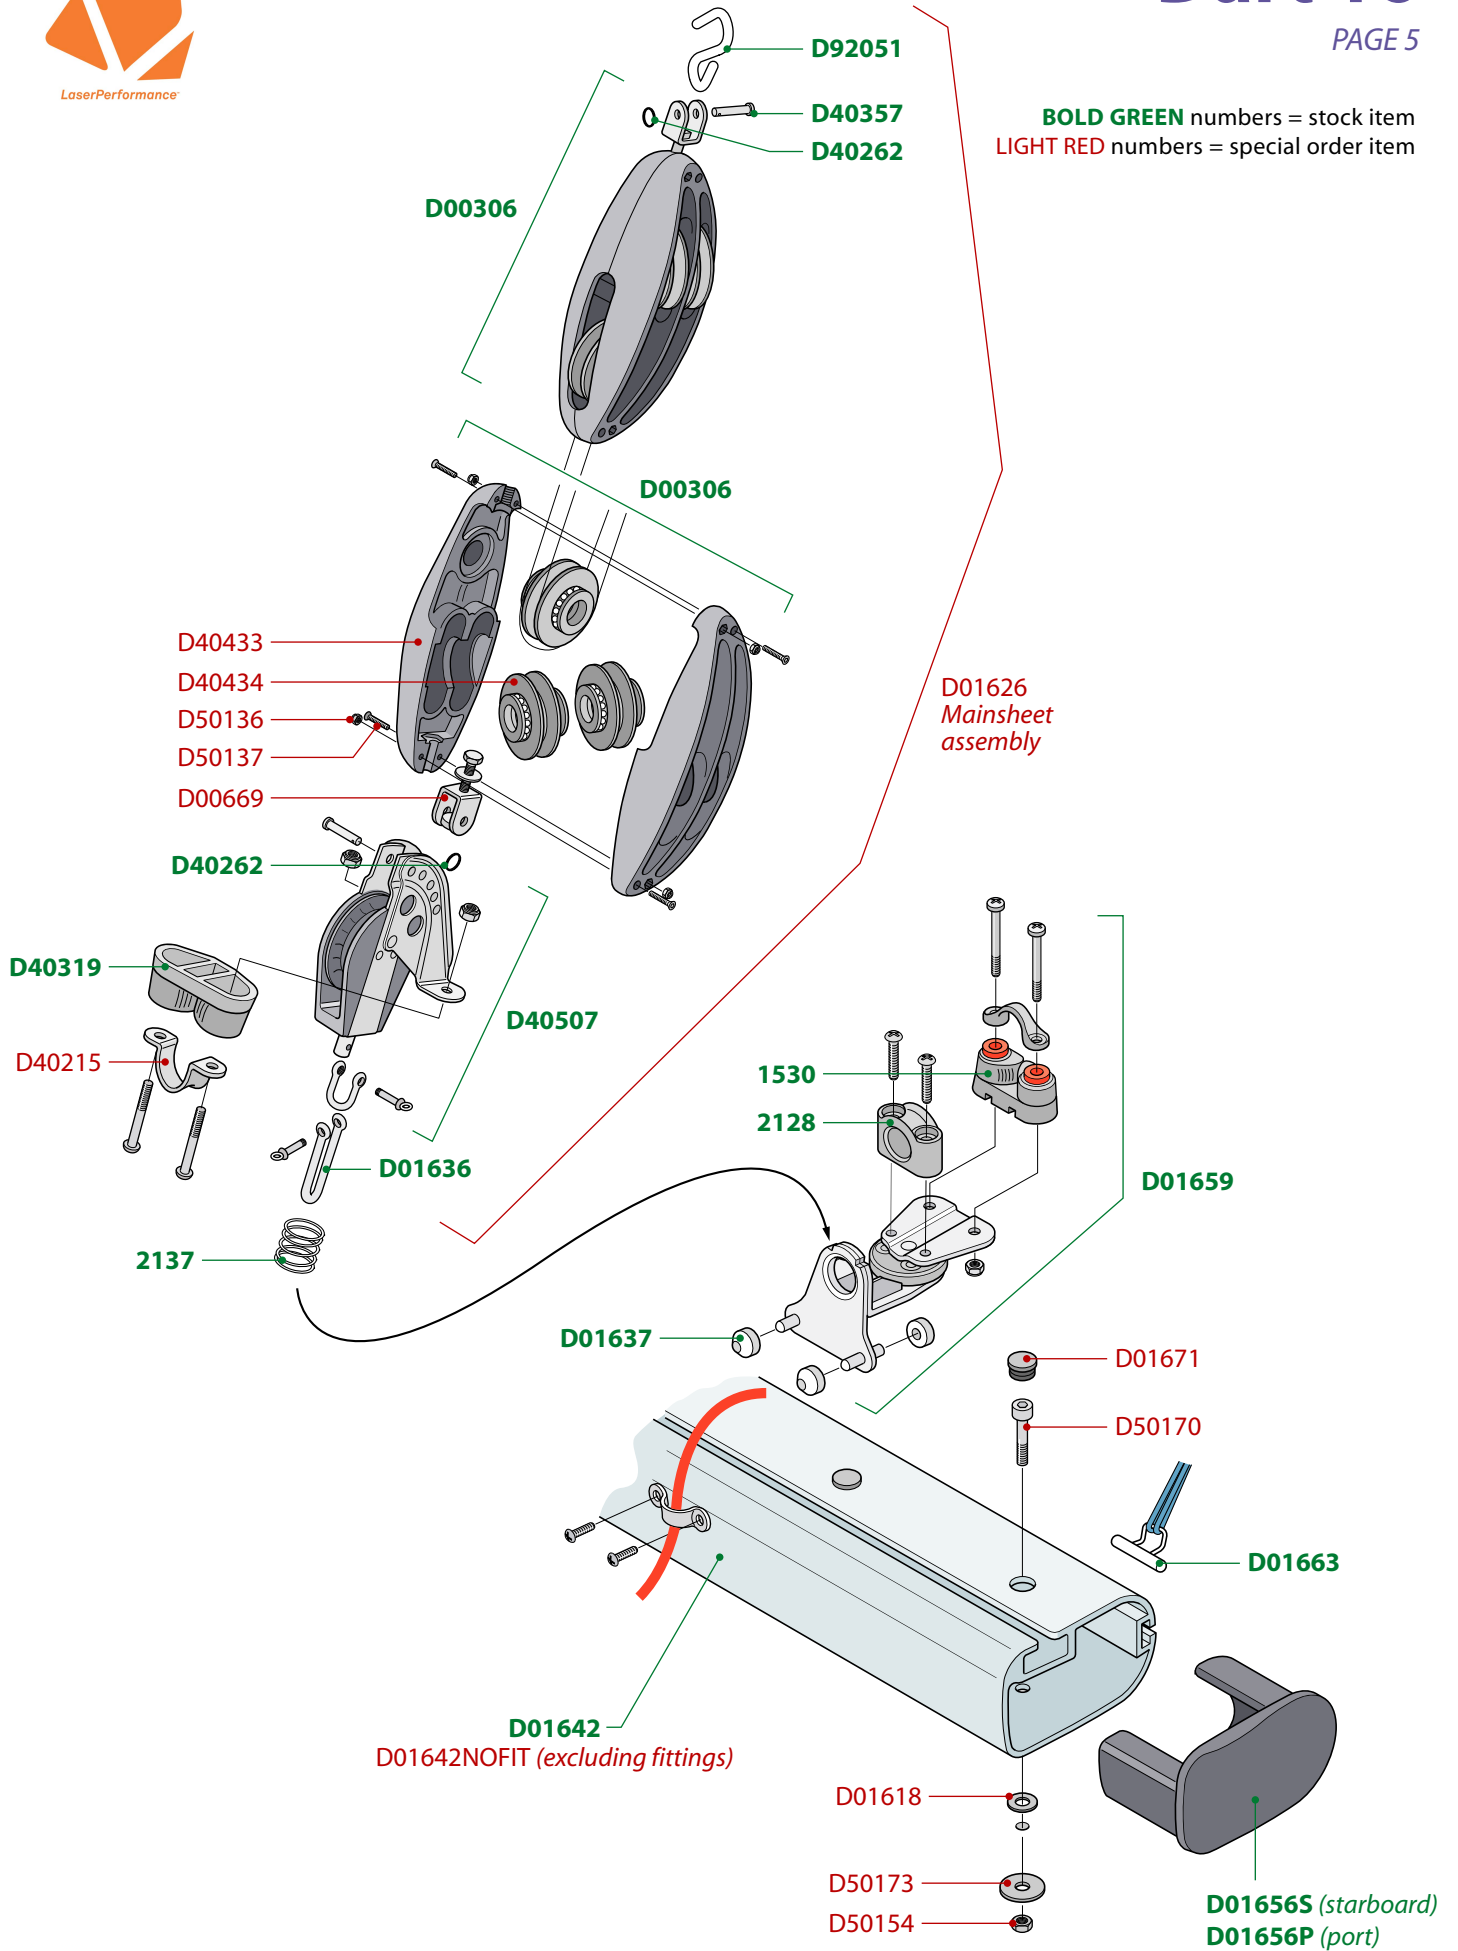

Dart 16

PAGE 5

BOLD GREEN numbers = stock item
LIGHT RED numbers = special order item

IMPORTANT NOTICE: All diagrams, drawings and related information are the intellectual property of LaserPerformance. Any copying, distributing or other use without our prior written permission is strictly prohibited. © 2006 LaserPerformance.