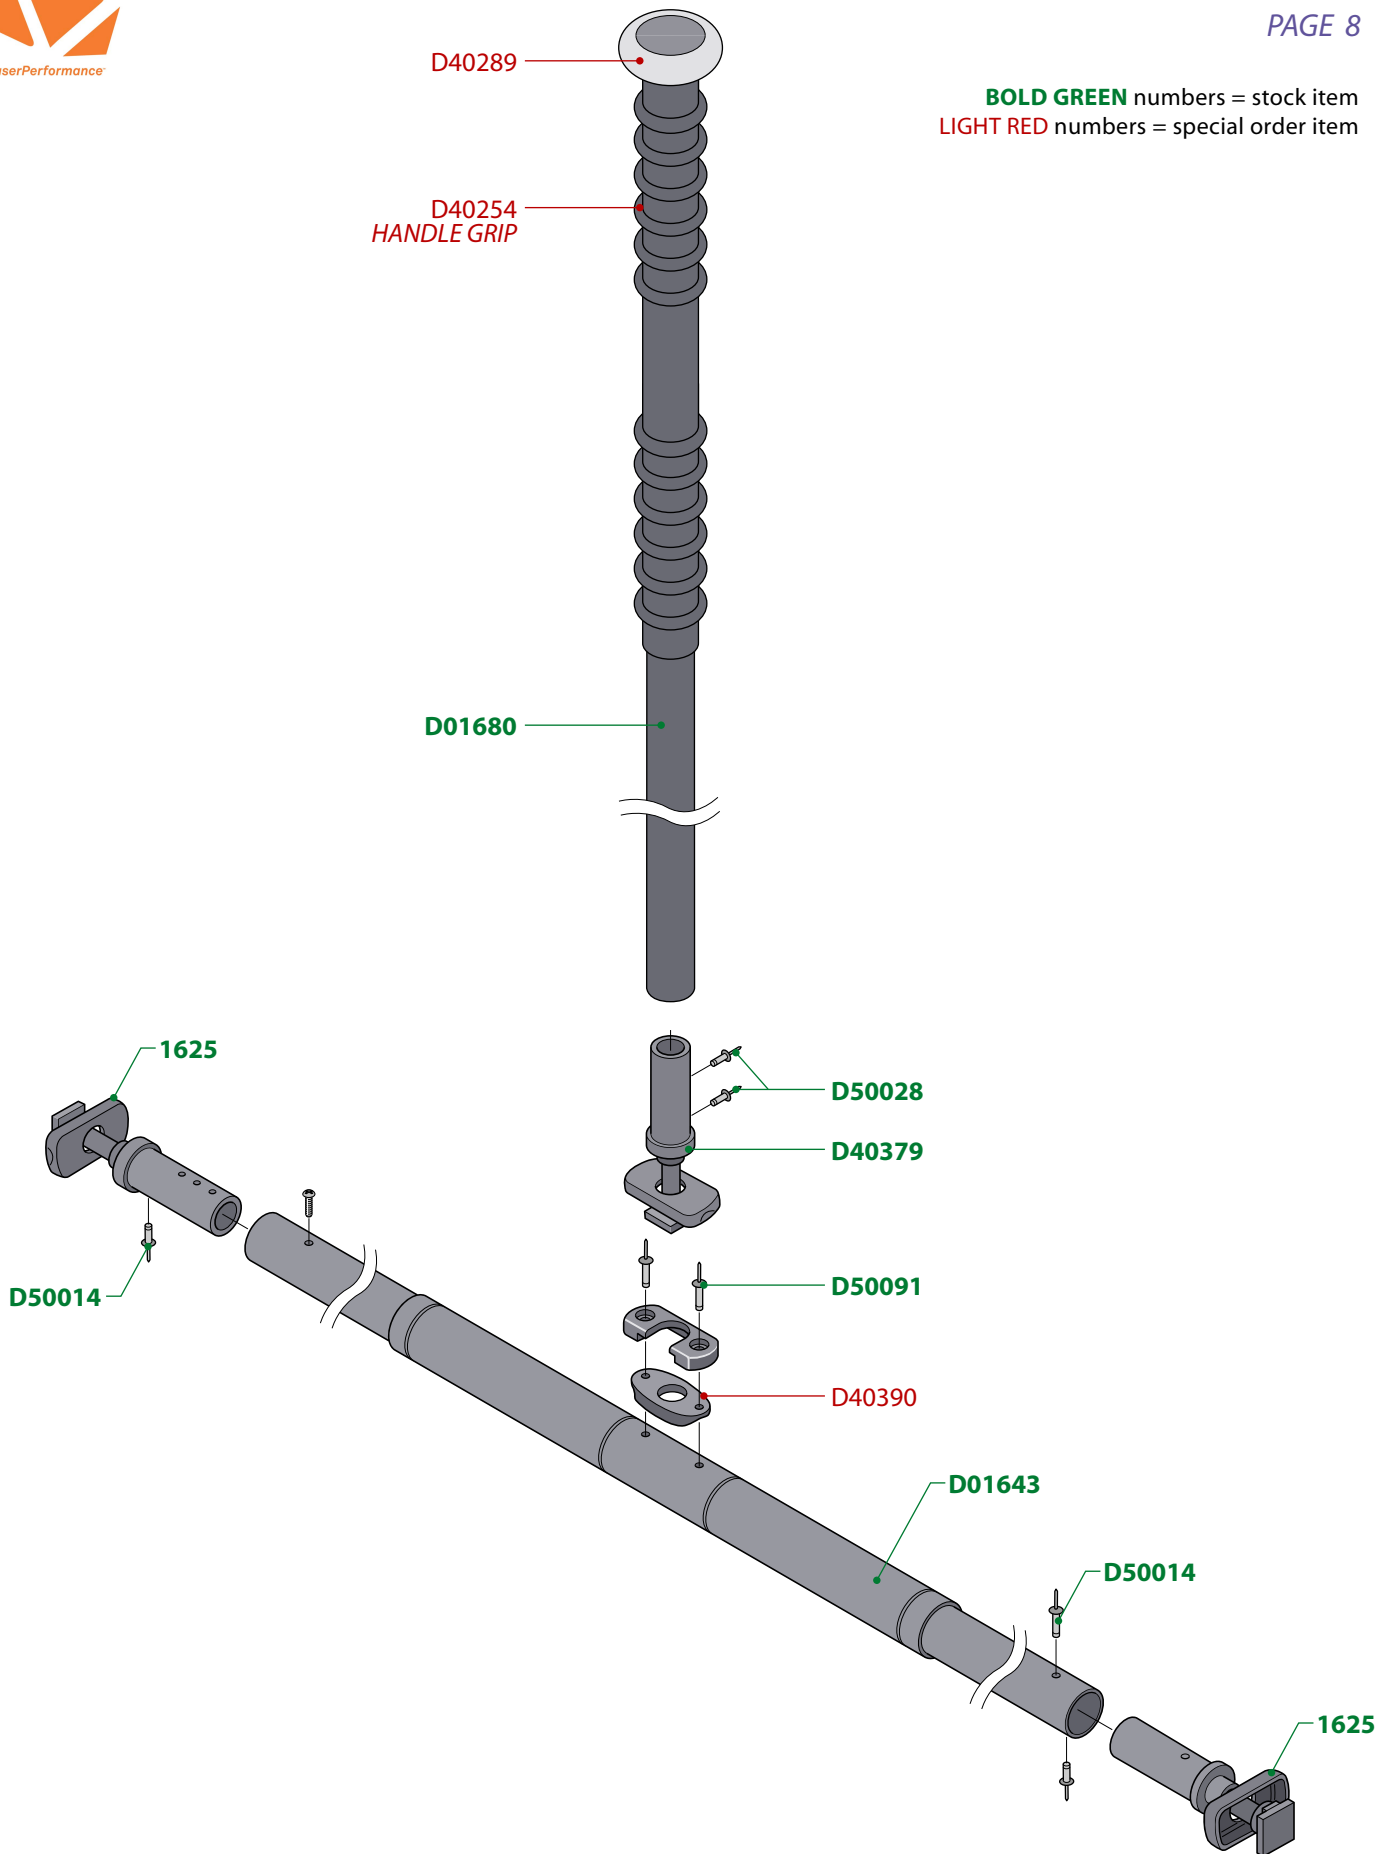

## SAIL NUMBERS

Sail No.

0	<b>3410F</b>
1	<b>3411F</b>
2	<b>3412F</b>
3	<b>3413F</b>
4	<b>3414F</b>
5	<b>3415F</b>
6	<b>3416F</b>
7	<b>3417F</b>
8	<b>3418F</b>
9	<b>3416F</b>

**BOLD GREEN** numbers = stock item  
**LIGHT RED** numbers = special order item

**BOLD GREEN** numbers = stock item  
**LIGHT RED** numbers = special order item

# Dart 16

PAGE 5

**BOLD GREEN** numbers = stock item  
**LIGHT RED** numbers = special order item

**IMPORTANT NOTICE:** All diagrams, drawings and related information are the intellectual property of LaserPerformance. Any copying, distributing or other use without our prior written permission is strictly prohibited. © 2006 LaserPerformance.

**BOLD GREEN** numbers = stock item  
**LIGHT RED** numbers = special order item

**BOLD GREEN** numbers = stock item  
**LIGHT RED** numbers = special order item

**BOLD GREEN** numbers = stock item  
**LIGHT RED** numbers = special order item