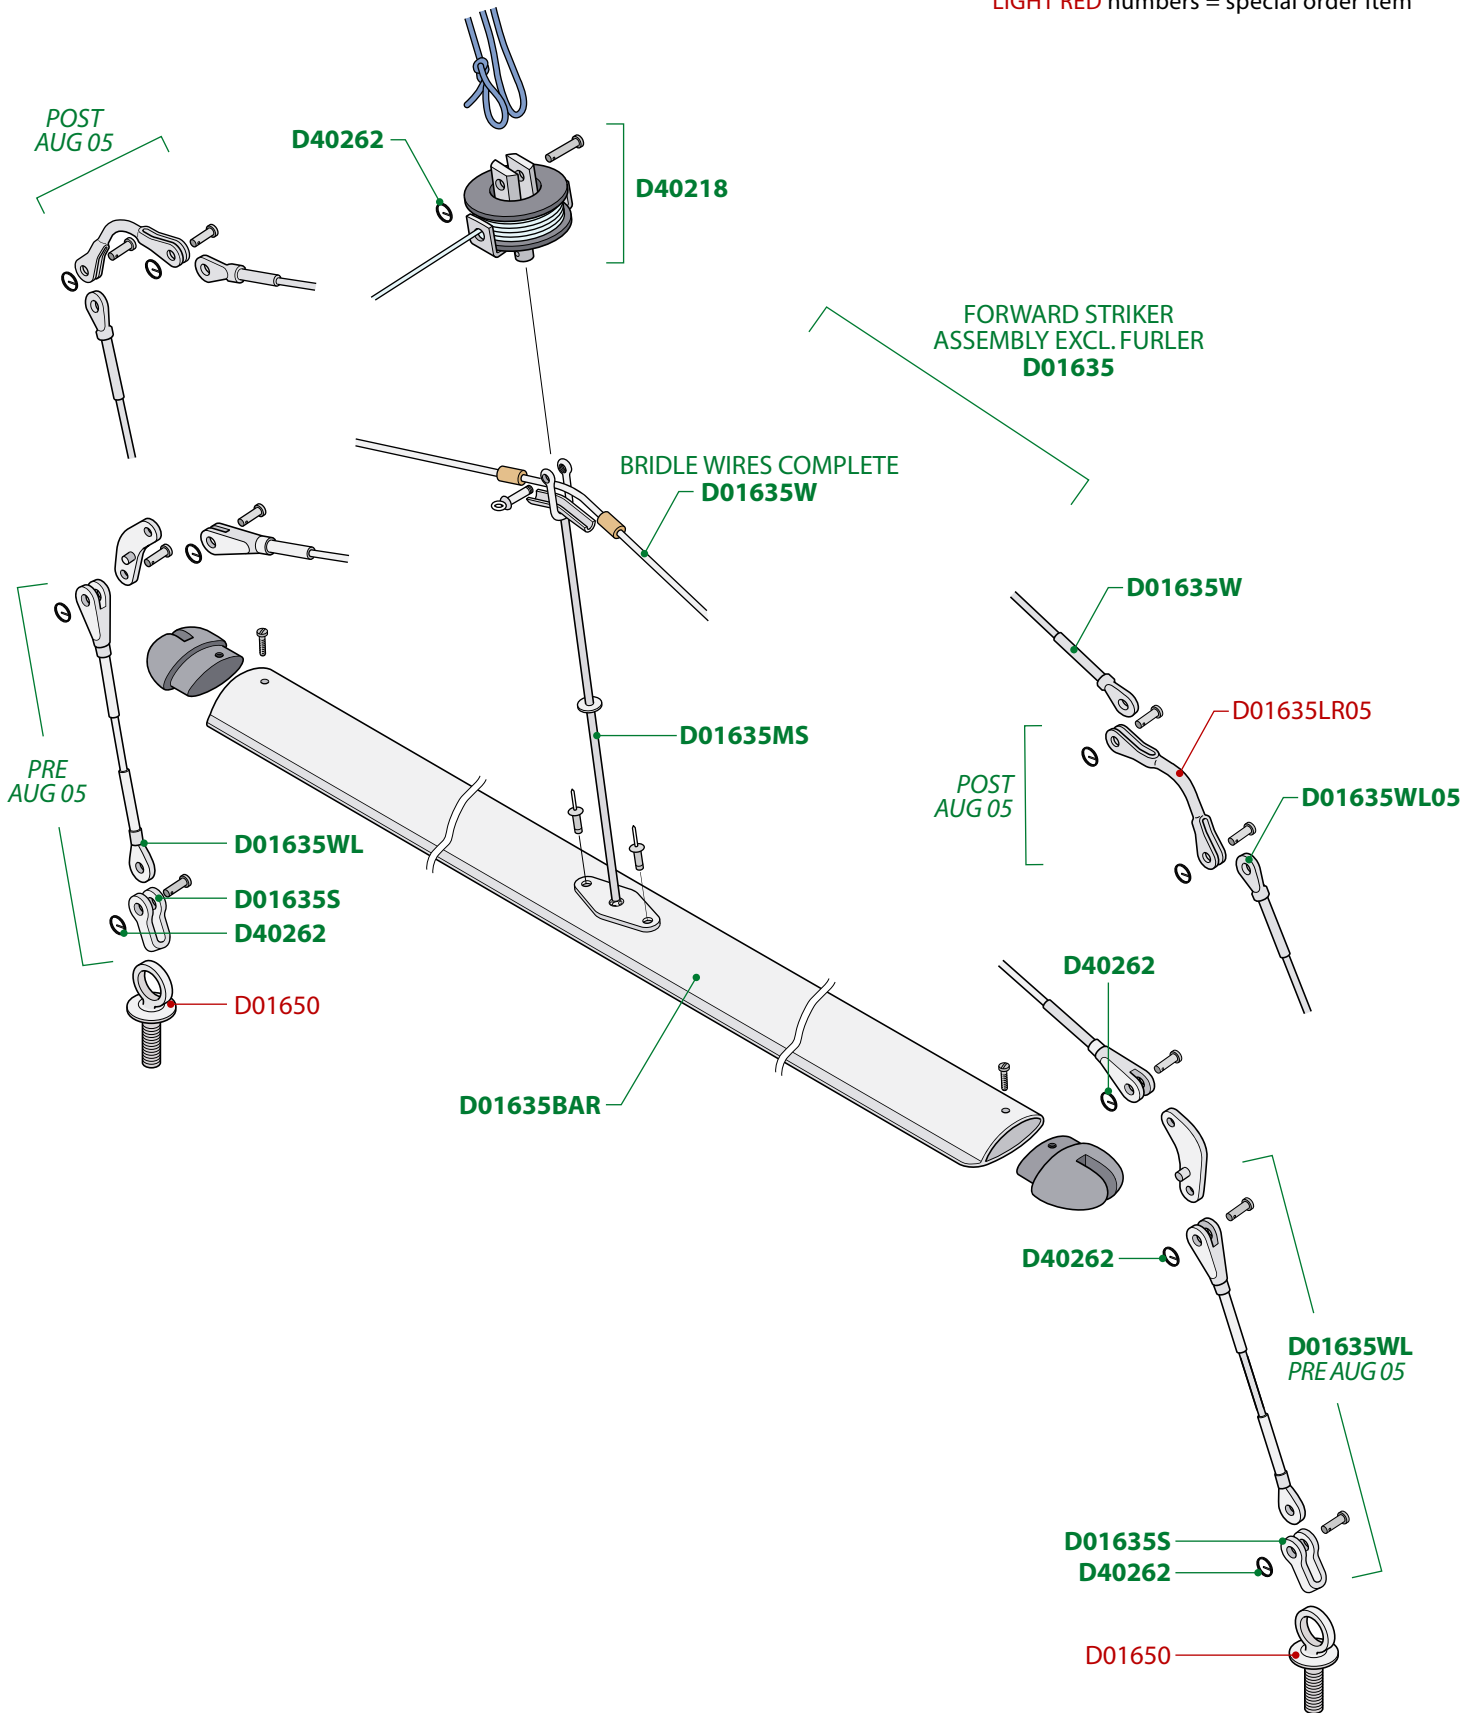

BOLD GREEN numbers = stock item
LIGHT RED numbers = special order item