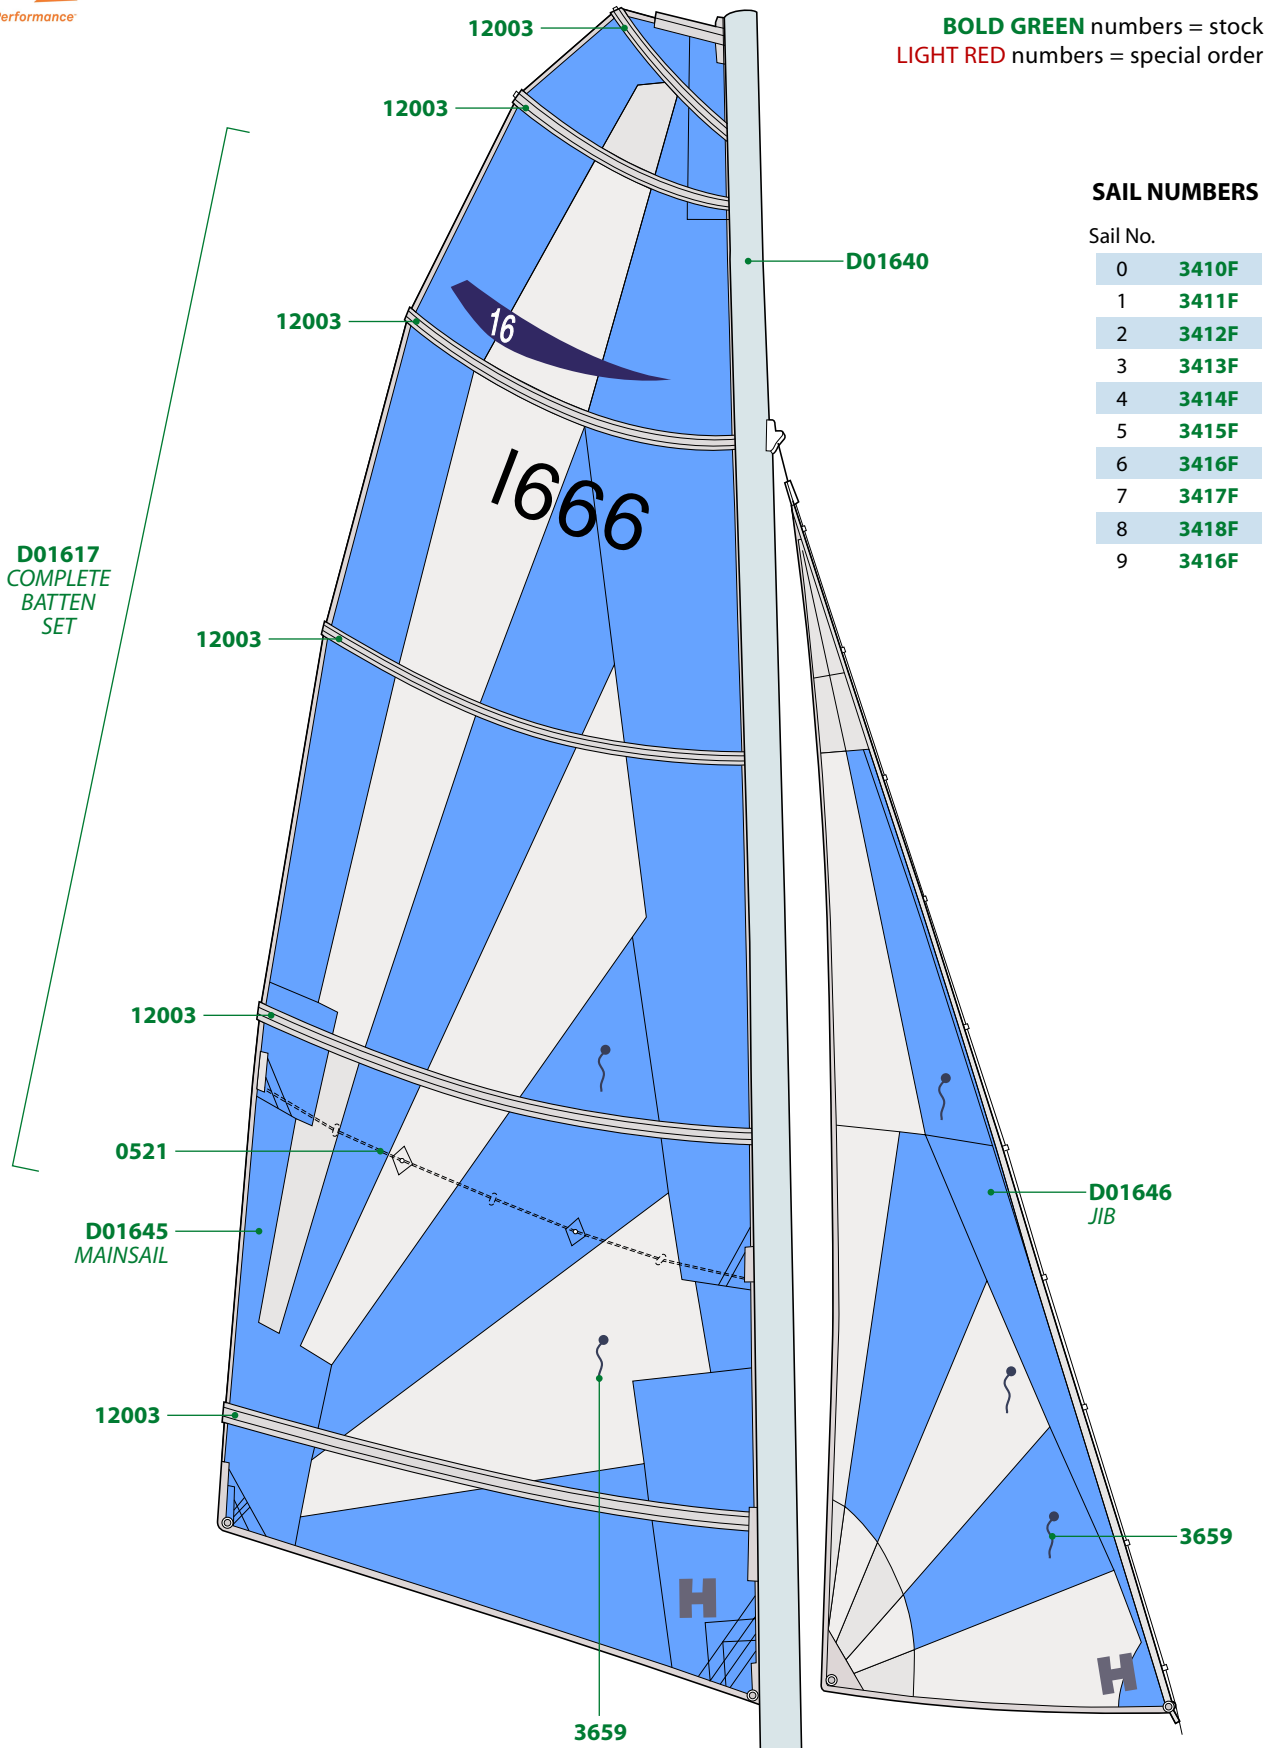

**BOLD GREEN** numbers = stock item  
**LIGHT RED** numbers = special order item

# Dart 16

PAGE 2

**BOLD GREEN** numbers = stock item  
**LIGHT RED** numbers = special order item

## SAIL NUMBERS

Sail No.

0	<b>3410F</b>
1	<b>3411F</b>
2	<b>3412F</b>
3	<b>3413F</b>
4	<b>3414F</b>
5	<b>3415F</b>
6	<b>3416F</b>
7	<b>3417F</b>
8	<b>3418F</b>
9	<b>3416F</b>

**BOLD GREEN** numbers = stock item  
**LIGHT RED** numbers = special order item